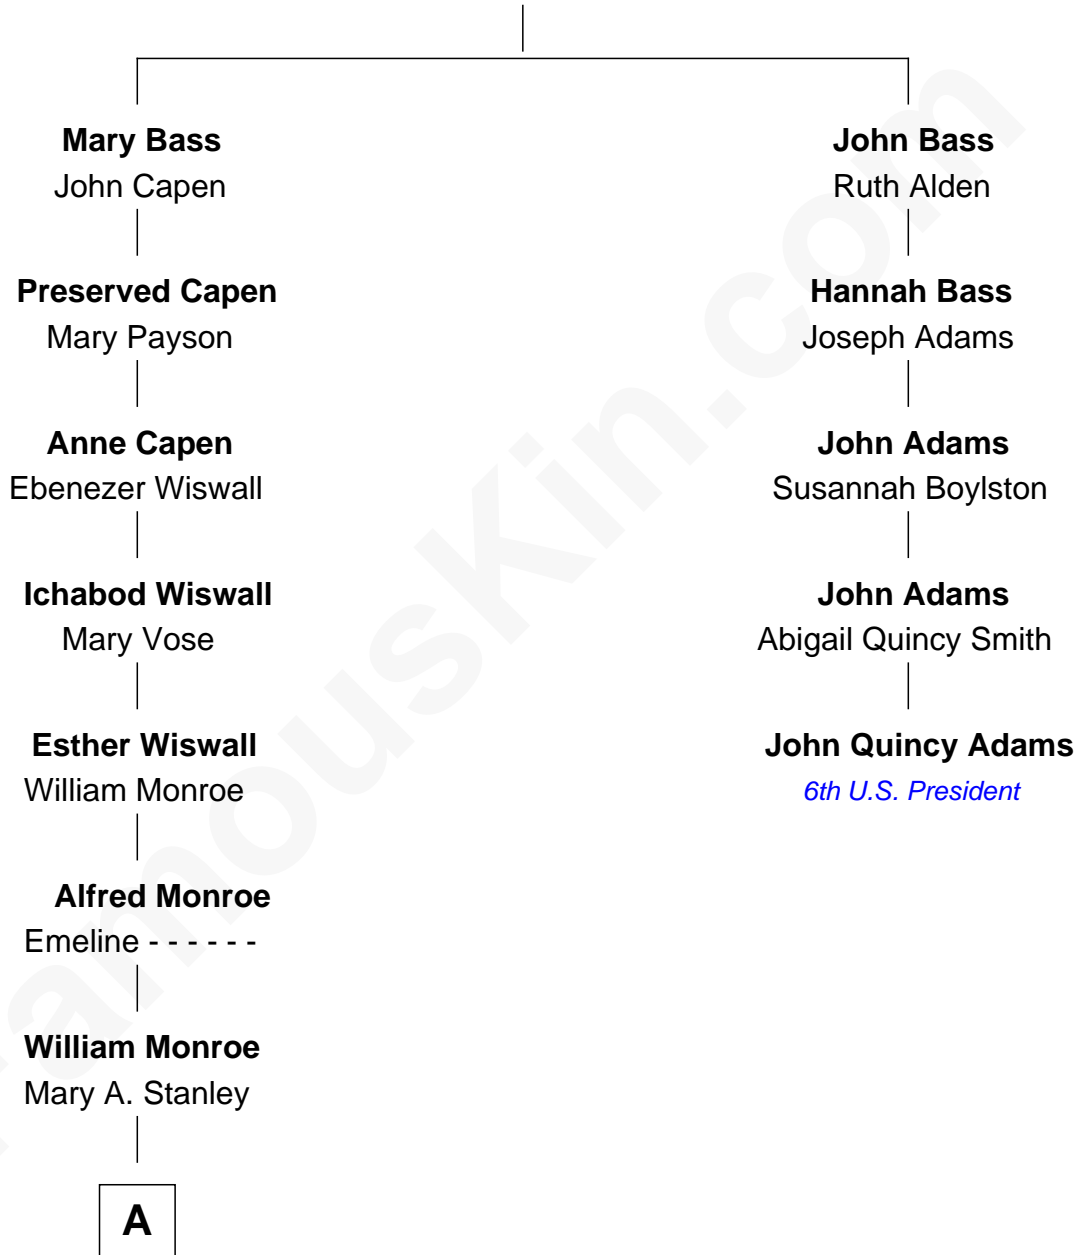

FamousKin.com Relationship Chart of

Rob Schneider

Comedian, TV and Movie Actor

4th cousin 6 times removed of

John Quincy Adams

6th U.S. President

Samuel Bass

Anne Savell

A

—
Oscar W. Monroe

Ada Fuller

—
Ulysses Stanley Monroe

Victoria Estacio

—
Pilar M. Monroe

Marvin Schneider

—
Rob Schneider