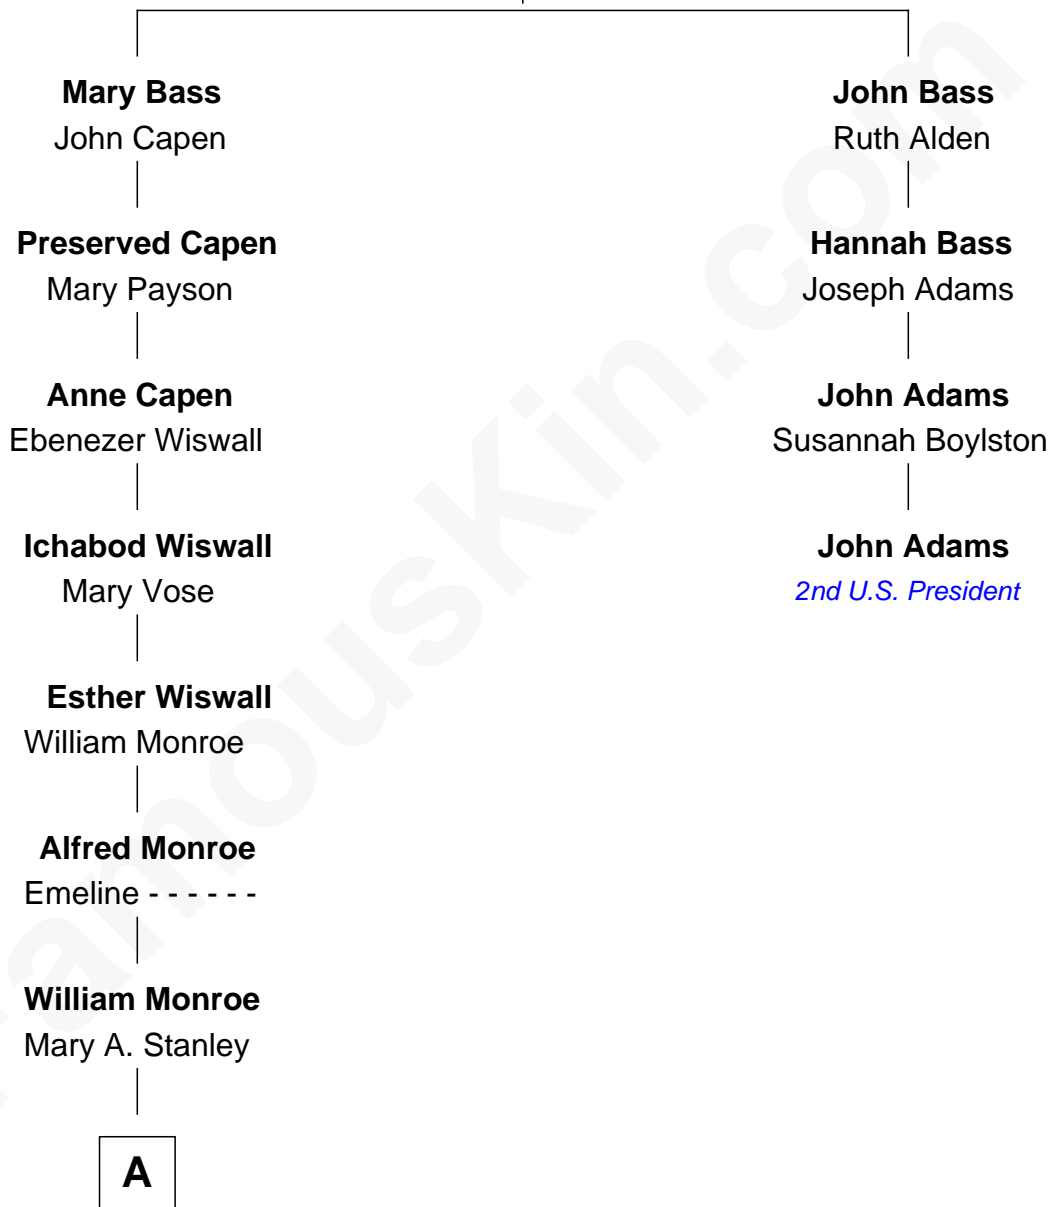

FamousKin.com Relationship Chart of

Rob Schneider

Comedian, TV and Movie Actor

3rd cousin 7 times removed of

John Adams

2nd U.S. President and Signer of the Declaration of Independence

Samuel Bass

Anne Savell

A

—
Oscar W. Monroe

Ada Fuller

—
Ulysses Stanley Monroe

Victoria Estacio

—
Pilar M. Monroe

Marvin Schneider

—
Rob Schneider