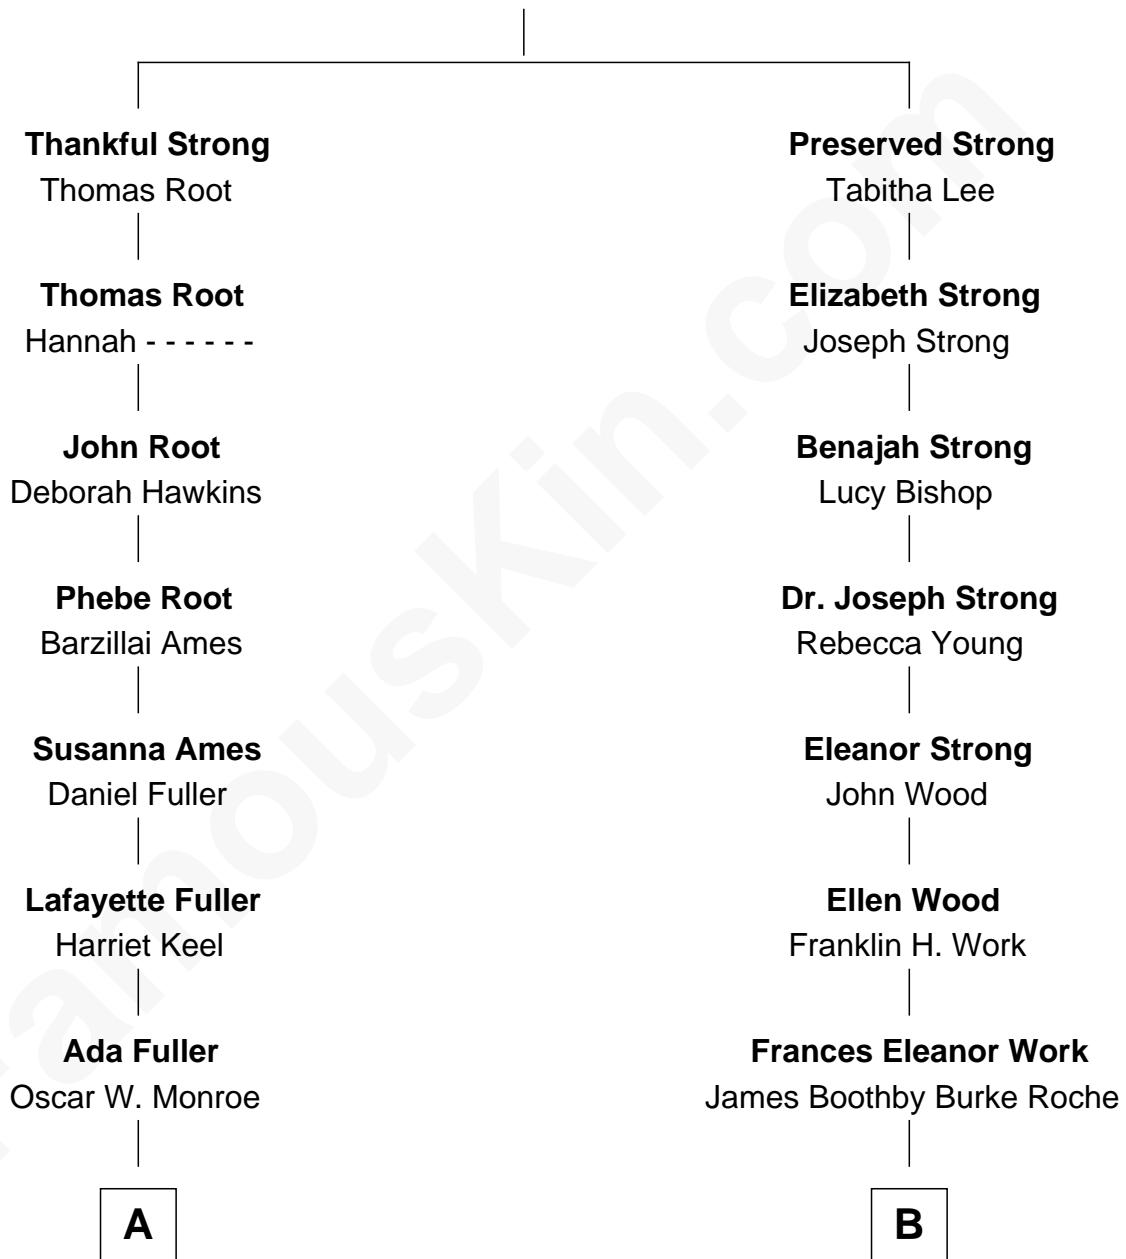

FamousKin.com Relationship Chart of

Rob Schneider

Comedian, TV and Movie Actor

9th cousin of

Princess Diana

Princess of Wales

Jedediah Strong
Freedom Woodward

FamousKin.com