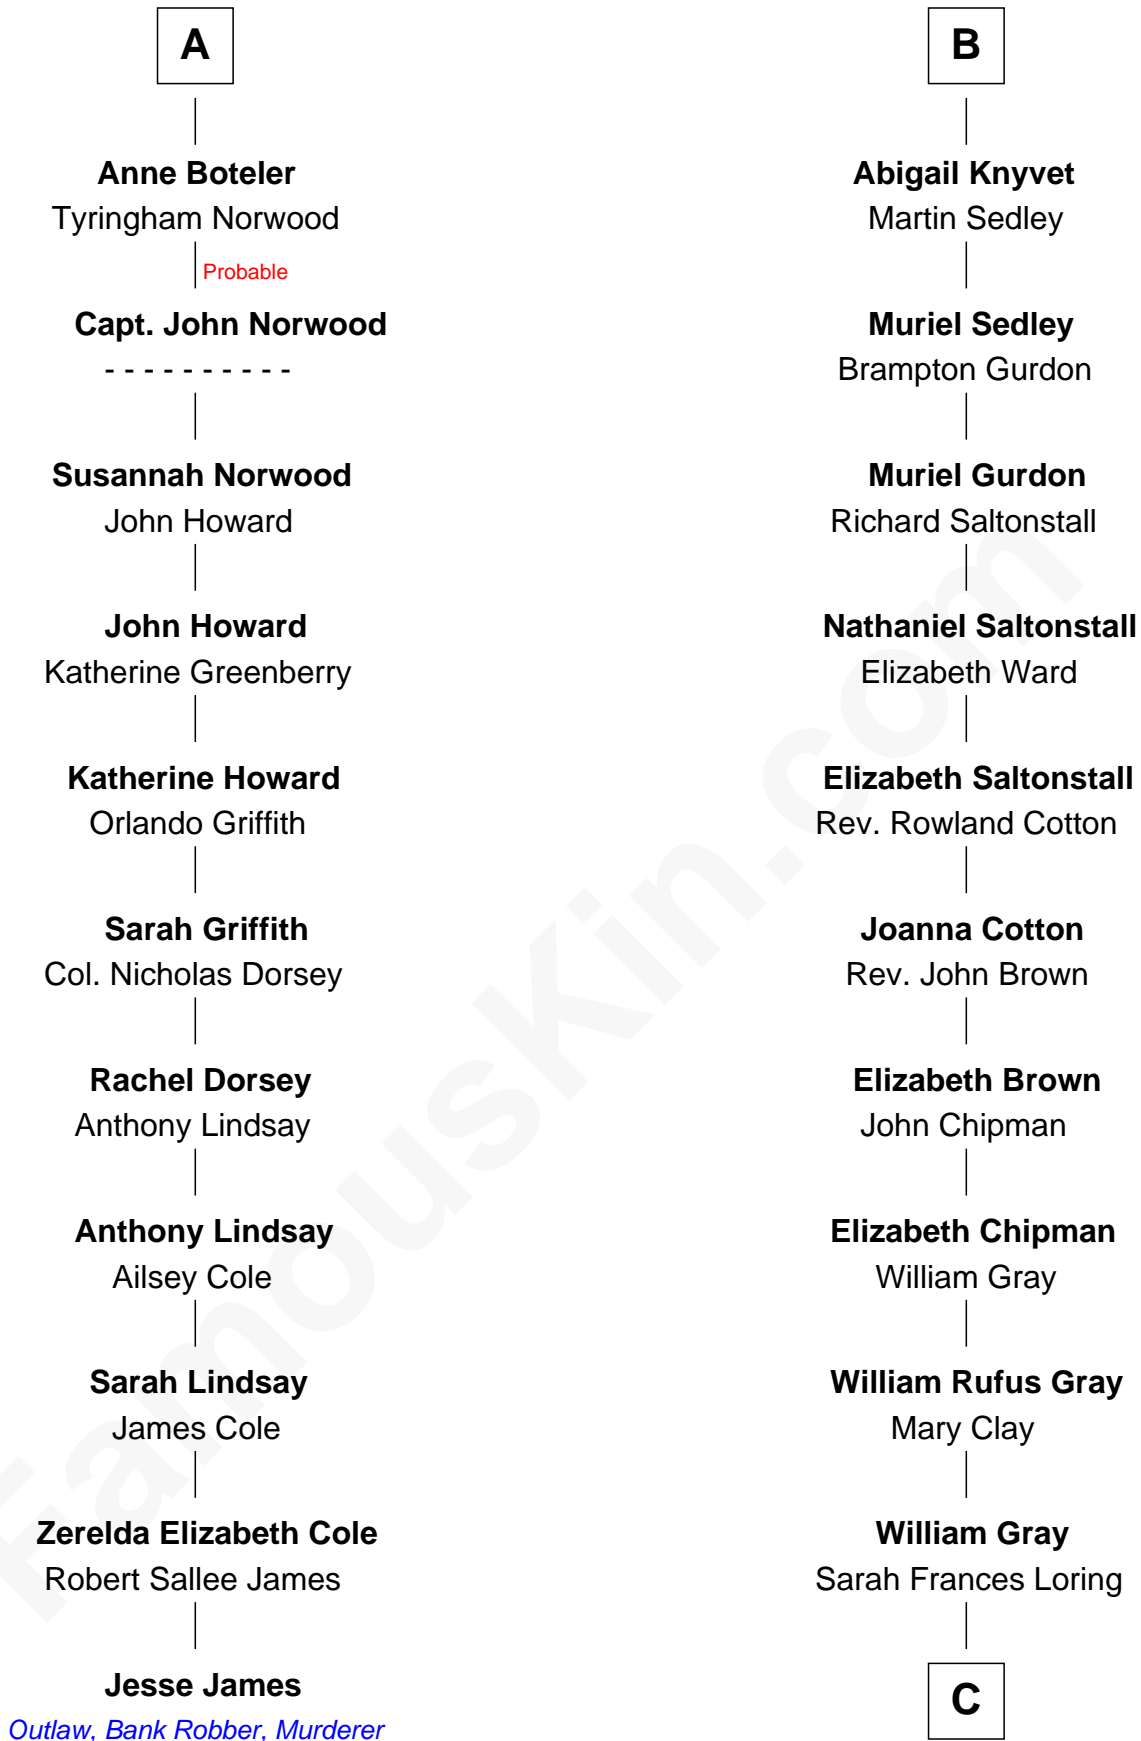

FamousKin.com Relationship Chart of

Jesse James

Outlaw, Bank Robber, Murderer

17th cousin 3 times removed of

Story Musgrave

NASA Astronaut

Sir Michael de la Pole

Katherine Wingfield

Katherine de Stafford

William de la Pole

Joan de la Pole

Thomas Stonor

Mary Stonor

John Barantyne

Sir William Barantyne

Mary Reade

Margaret Barantyne

Sir John Harcourt

Agnes Harcourt

John Knyvet

B

C

Edward Gray

Elizabeth Gray Story

Marguerite Gray

John Butler Swann

Marguerite Swann

Percy Musgrave

Story Musgrave

NASA Astronaut

FamousKin.com