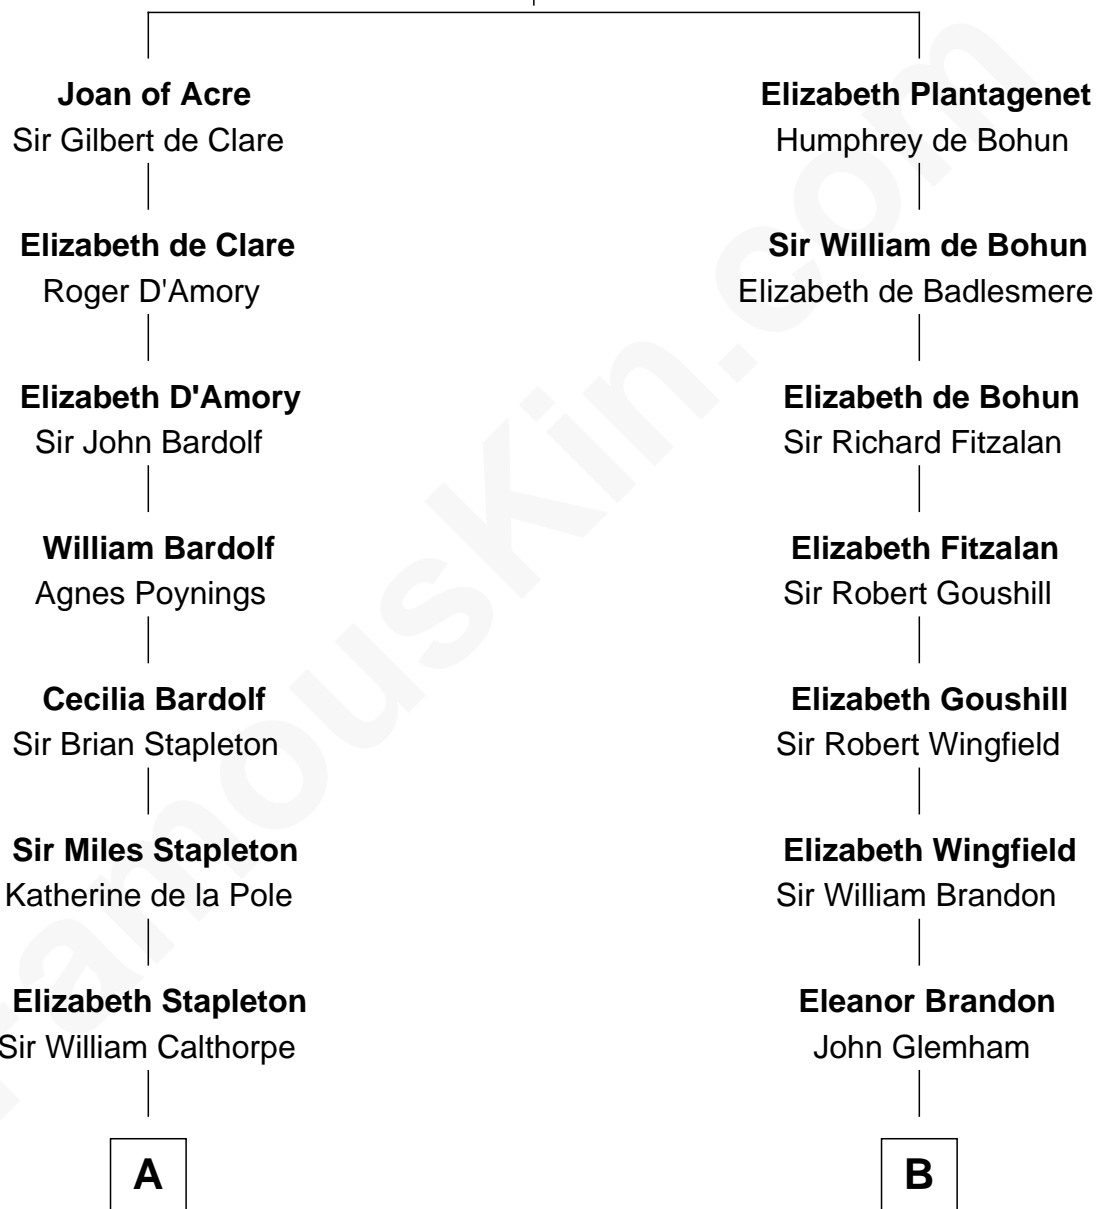

# FamousKin.com Relationship Chart of

**Jesse James**

*Outlaw, Bank Robber, Murderer*

21st cousin of

**Linda Hunt**

*TV and Movie Actress*

**King Edward I**  
Eleanor of Castile

**C**

**Rachel Dorsey**  
Anthony Lindsay

**Anthony Lindsay**  
Ailsey Cole

**Sarah Lindsay**  
James Cole

**Zerelda Elizabeth Cole**  
Robert Sallee James

**Jesse James**  
*Outlaw, Bank Robber, Murderer*

**D**