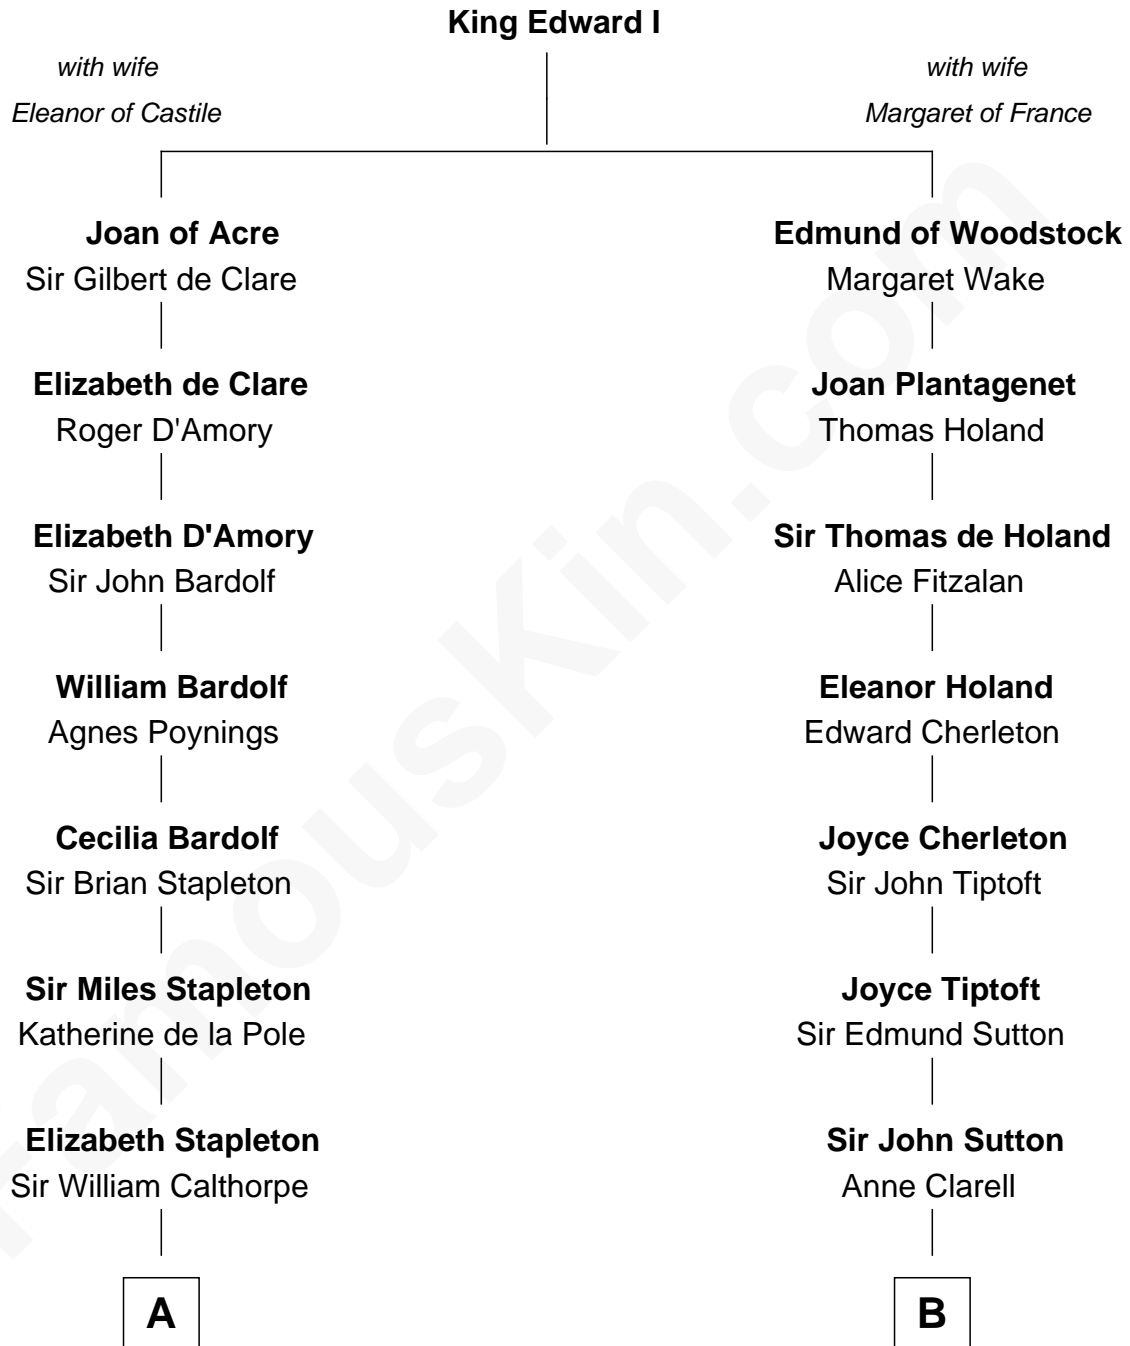

# FamousKin.com Relationship Chart of

**Jesse James**

*Outlaw, Bank Robber, Murderer*

20th cousin 1 time removed of

**Lee Marvin**

*TV and Movie Actor*

**C**

**Rachel Dorsey**  
Anthony Lindsay

**Anthony Lindsay**  
Ailsey Cole

**Sarah Lindsay**  
James Cole

**Zerelda Elizabeth Cole**  
Robert Sallee James

**Jesse James**  
*Outlaw, Bank Robber, Murderer*

**D**

**Anna Louisa Washington**  
Walter Dorsey Davidge