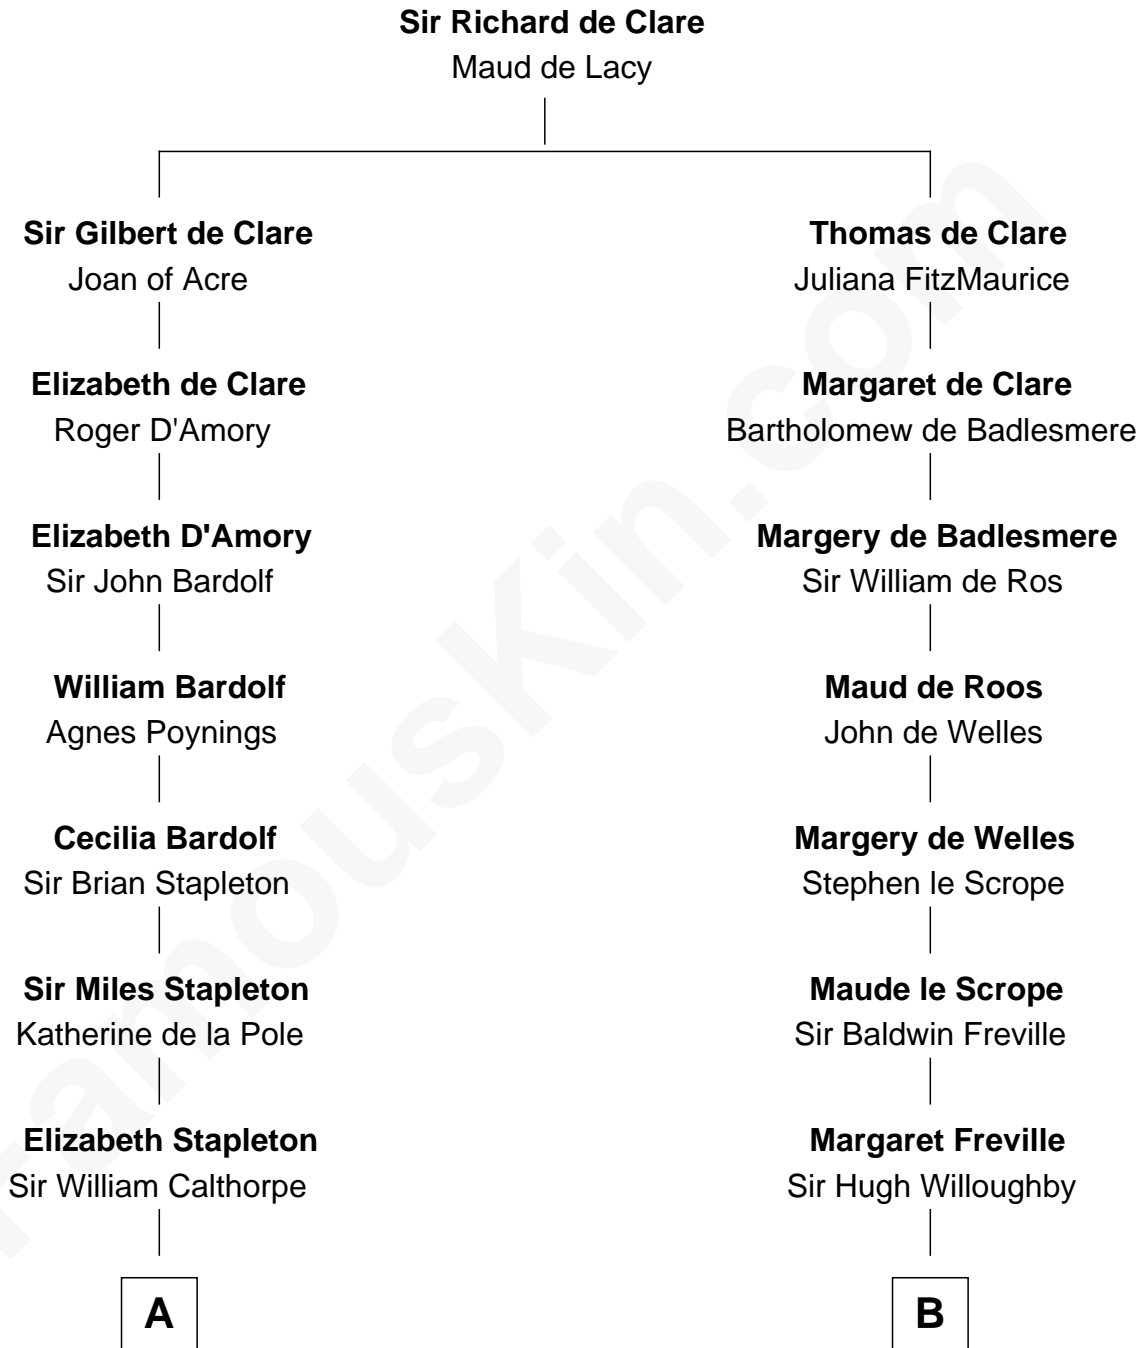

FamousKin.com

Relationship Chart of

Jesse James

Outlaw, Bank Robber, Murderer

20th cousin 1 time removed of

William Henry Moore

Co-Founder, U.S. Steel and Nabisco

C

Rachel Dorsey
Anthony Lindsay

Anthony Lindsay
Ailsey Cole

Sarah Lindsay
James Cole

Zerelda Elizabeth Cole
Robert Sallee James

Jesse James
Outlaw, Bank Robber, Murderer

D

George Beckwith
Rachel Marsh

George Beckwith
Mary Bradley

Rachael Arvilla Beckwith
Nathaniel Ford Moore

William Henry Moore
Co-Founder, U.S. Steel and Nabisco

FamousKin.com