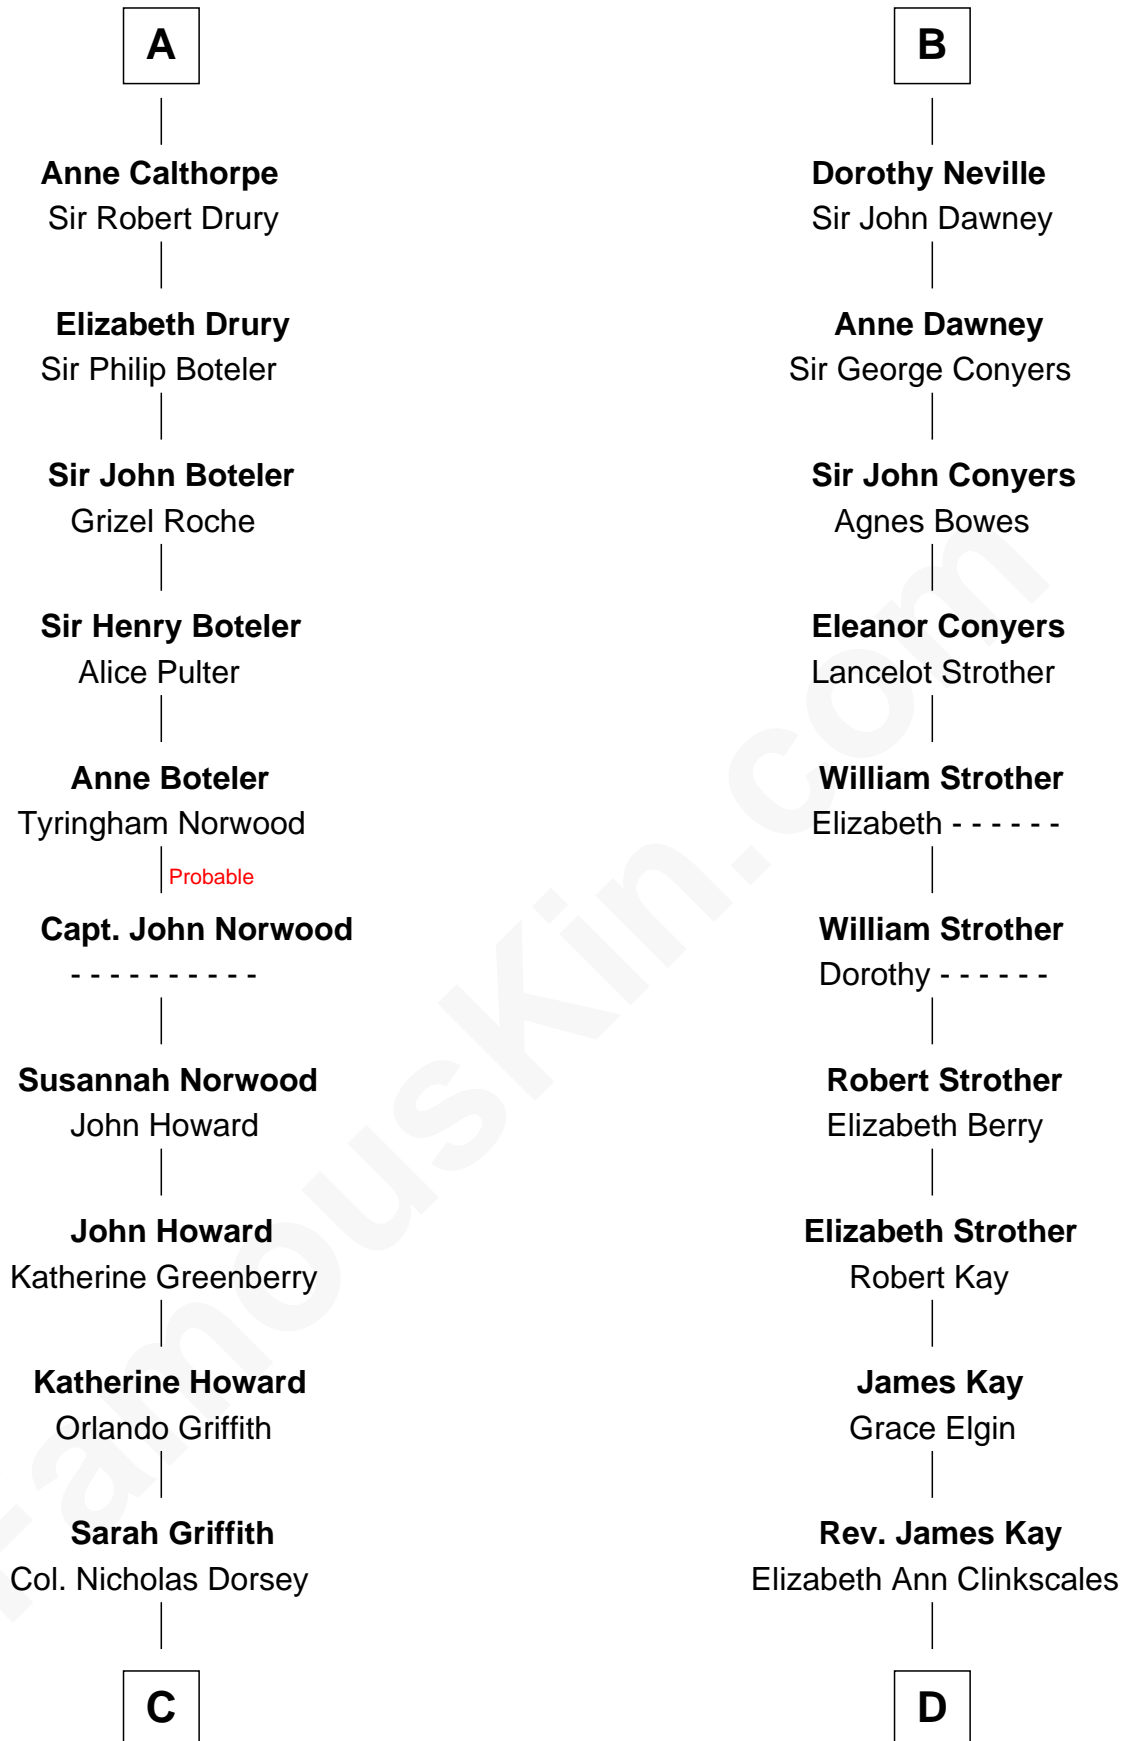

# FamousKin.com Relationship Chart of

**Jesse James**

*Outlaw, Bank Robber, Murderer*

21st cousin of

**Jimmy Carter**

*39th U.S. President*

**King Edward I**  
Eleanor of Castile

**Joan of Acre**  
Sir Gilbert de Clare

**Elizabeth Stapleton**  
Sir William Calthorpe

**A**

**Edward II, King of England**  
Isabella of France

**Edward III, King of England**  
Philippa of Hainault

**John of Gaunt**  
Katherine Roet

**Joan Beaufort**  
Sir Ralph Neville

**George Neville**  
Elizabeth Beauchamp

**Sir Henry Neville**  
Joan Bouchier

**Sir Richard Neville**  
Anne Stafford

**B**

**C**

**Rachel Dorsey**  
Anthony Lindsay

**Anthony Lindsay**  
Ailsey Cole

**Sarah Lindsay**  
James Cole

**Zerelda Elizabeth Cole**  
Robert Sallee James

**Jesse James**  
*Outlaw, Bank Robber, Murderer*

**D**

**Mary Kay**  
John Pratt

**James E. Pratt**  
Sophronia C. Cowan

**Nina Pratt**  
William Archibald Carter