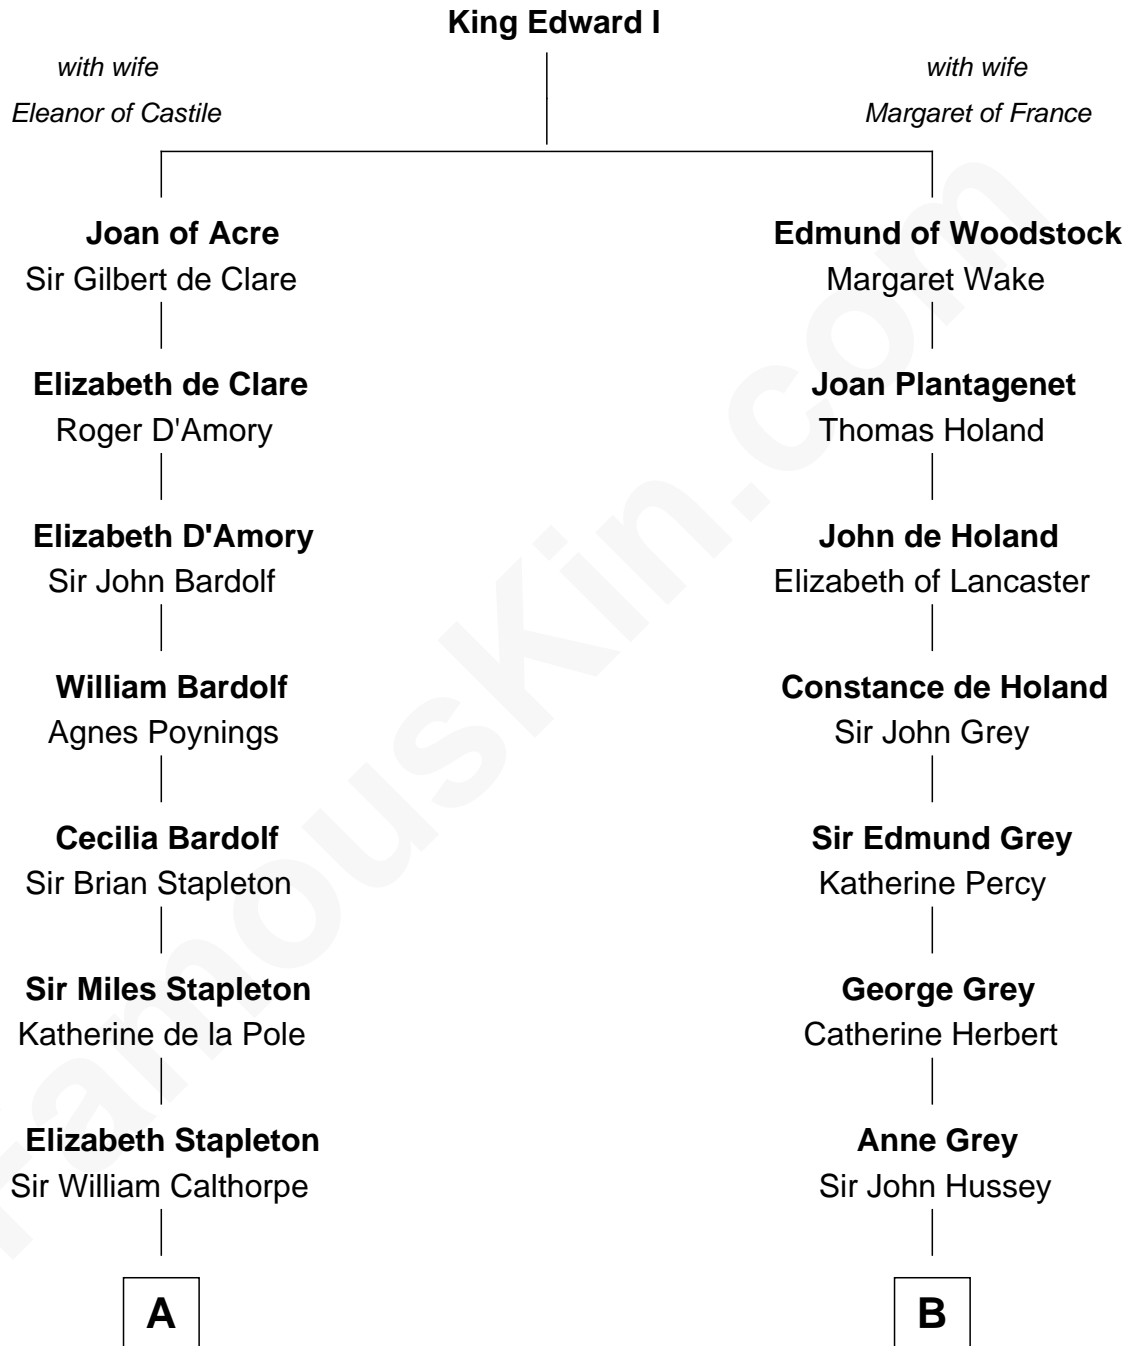

FamousKin.com Relationship Chart of

Jesse James

Outlaw, Bank Robber, Murderer

20th cousin 1 time removed of

Camilla Parker Bowles

Queen Consort of the United Kingdom

C

Rachel Dorsey
Anthony Lindsay

Anthony Lindsay
Ailsey Cole

Sarah Lindsay
James Cole

Zerelda Elizabeth Cole
Robert Sallee James

Jesse James
Outlaw, Bank Robber, Murderer

D

George Keppel
Alice Frederica Edmonstone

Sonia Rosemary Keppel
Roland Calvert Cubitt