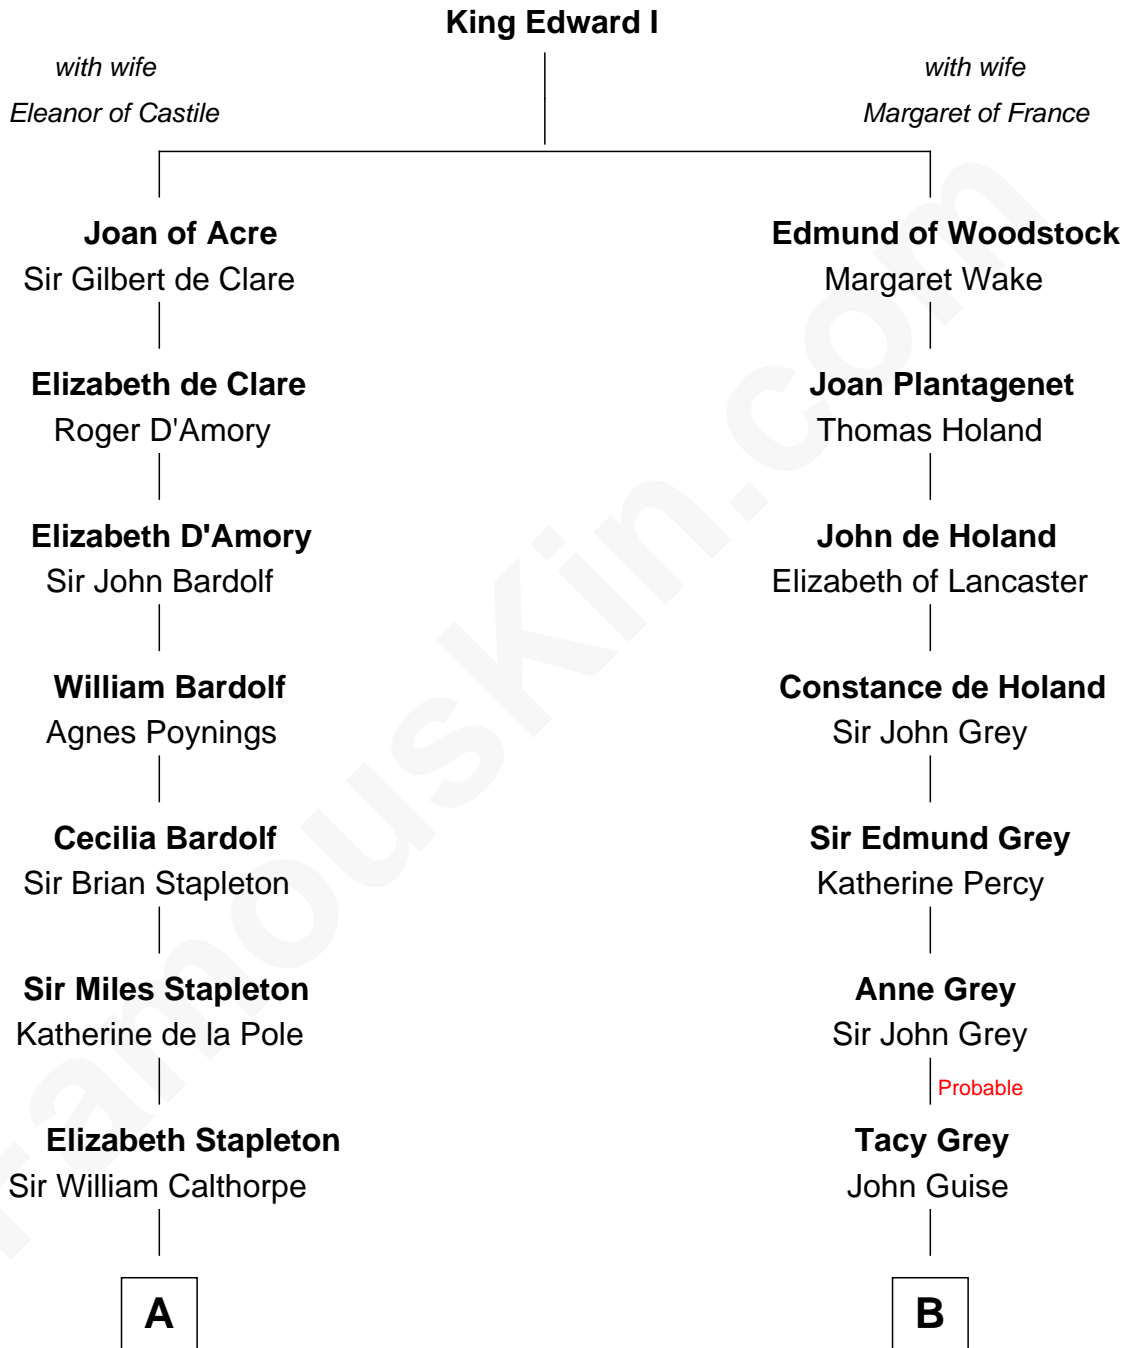

FamousKin.com Relationship Chart of

Jesse James

Outlaw, Bank Robber, Murderer

20th cousin 1 time removed of

Raquel Welch

Movie Actress

C

Rachel Dorsey
Anthony Lindsay

Anthony Lindsay
Ailsey Cole

Sarah Lindsay
James Cole

Zerelda Elizabeth Cole
Robert Sallee James

Jesse James
Outlaw, Bank Robber, Murderer

D

Justin Smith Hall
Sarah Mehitable Stanford

Emery Stanford Hall
Clara Louise Adams