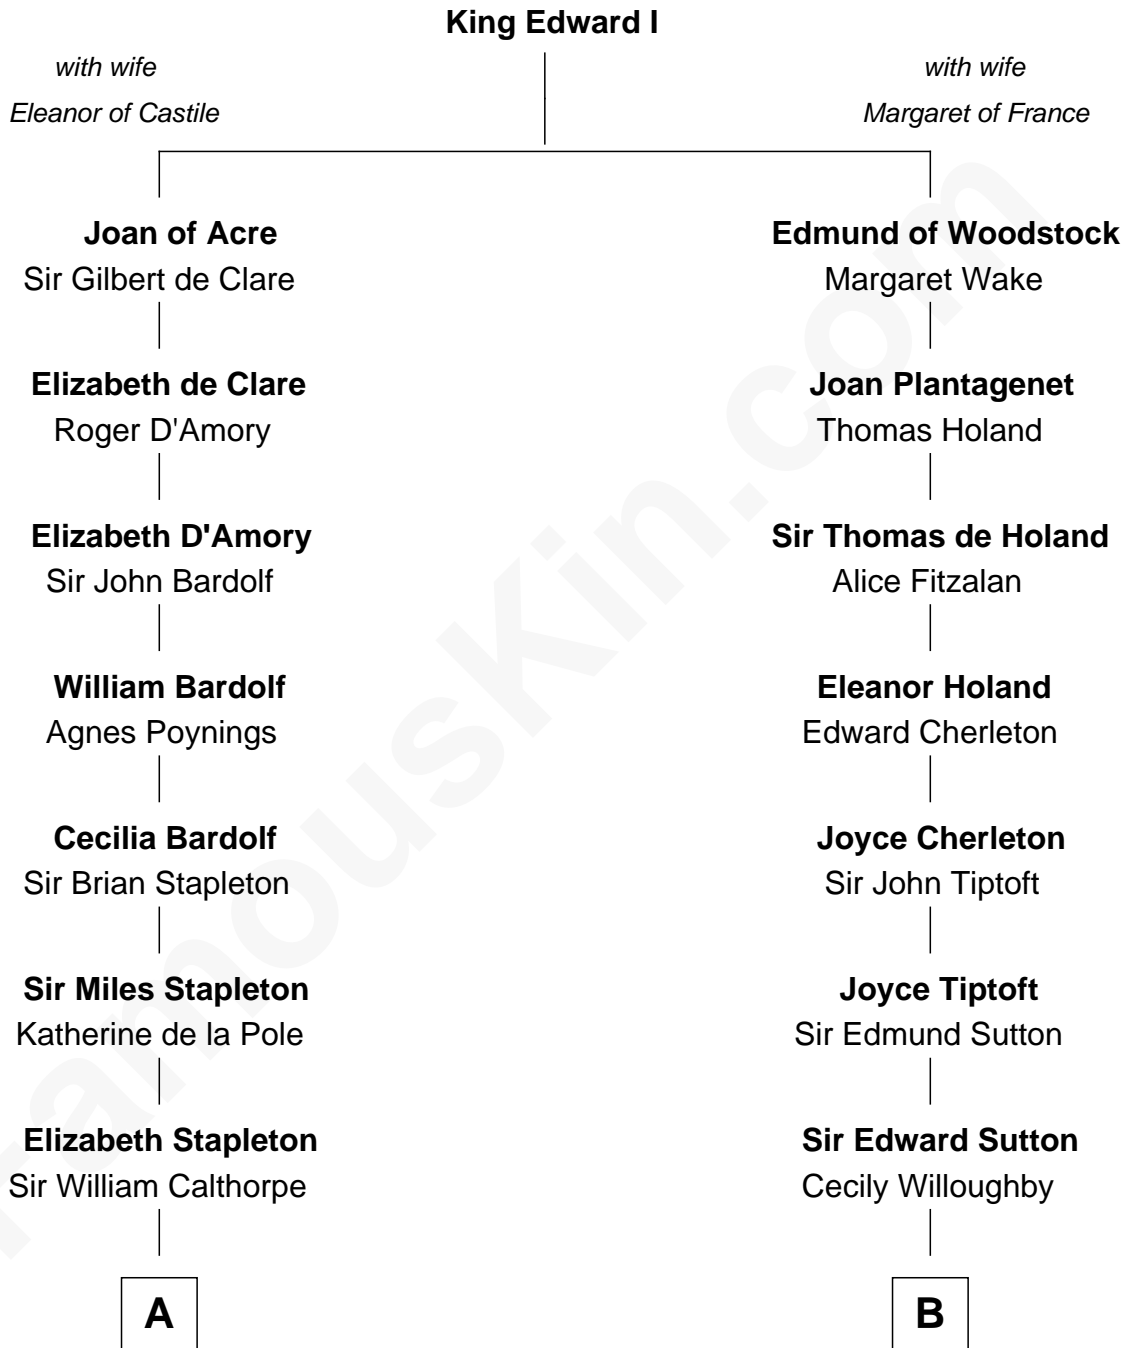

# FamousKin.com Relationship Chart of

**Jesse James**

*Outlaw, Bank Robber, Murderer*

21st cousin of

**Herbert Hoover**

*31st U.S. President*

**C**

**Rachel Dorsey**  
Anthony Lindsay

**Anthony Lindsay**  
Ailsey Cole

**Sarah Lindsay**  
James Cole

**Zerelda Elizabeth Cole**  
Robert Sallee James

**Jesse James**  
*Outlaw, Bank Robber, Murderer*

**D**

**Endymia Winn**  
Thomas Sherwood

**Lucinda Sherwood**  
John Minthorn

**Theodore Minthorn**  
Mary Wasley

**Hulda Randall Minthorn**  
Jessie Clark Hoover

**Herbert Hoover**  
*31st U.S. President*