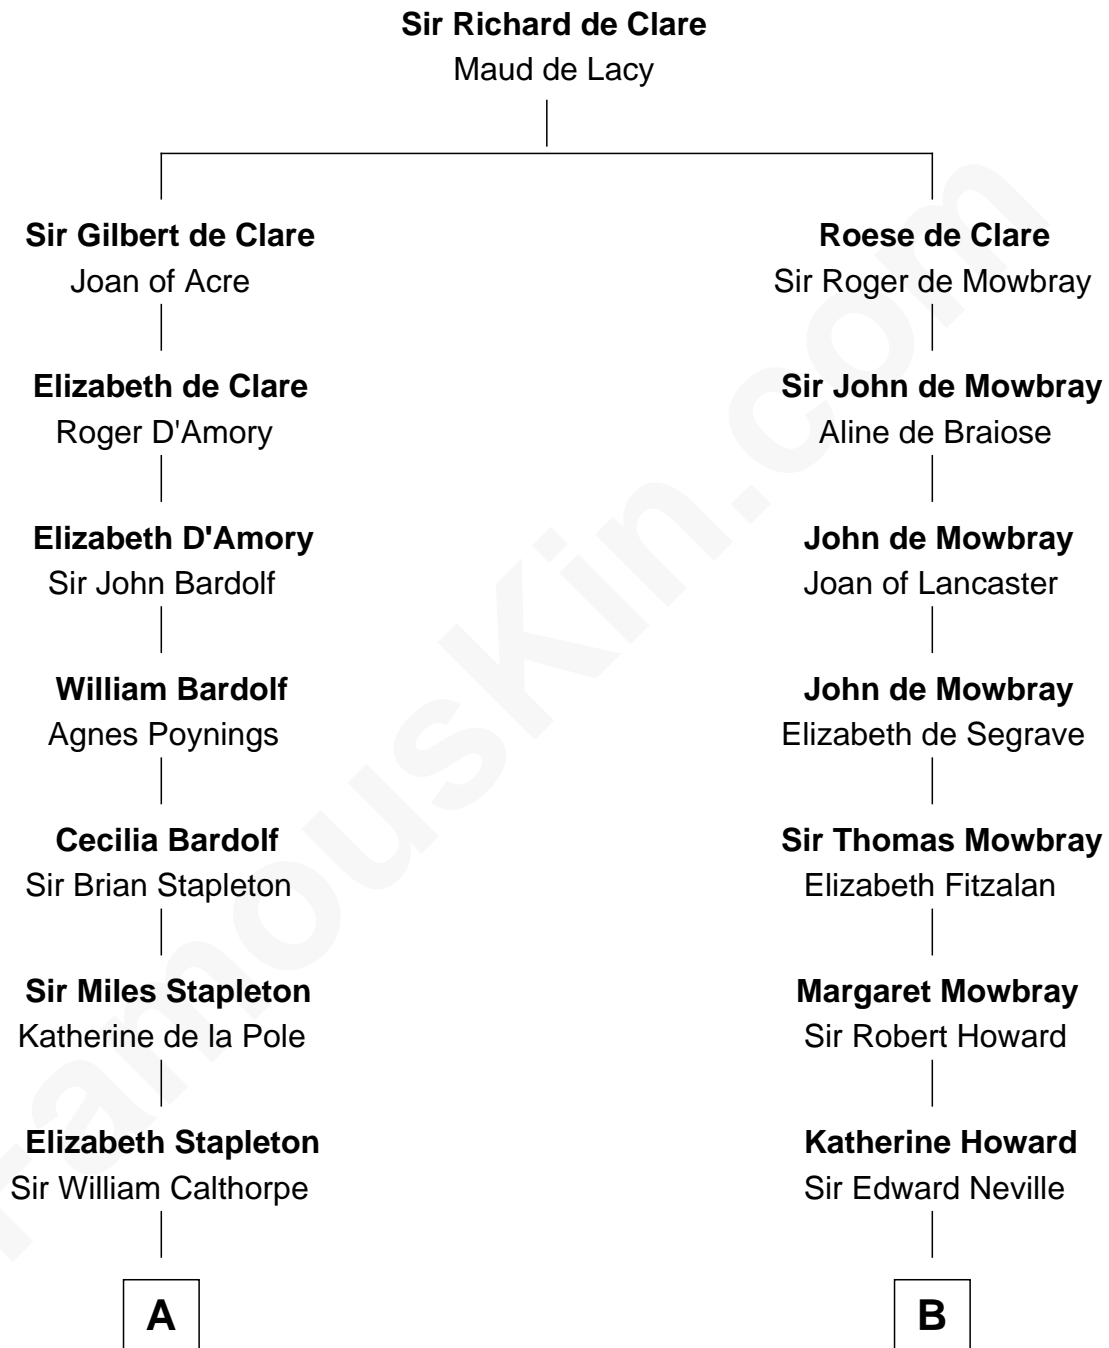

FamousKin.com Relationship Chart of

Jesse James

Outlaw, Bank Robber, Murderer

20th cousin 1 time removed of

William Fishback

17th Governor of Arkansas

C

Rachel Dorsey
Anthony Lindsay

Anthony Lindsay
Ailsey Cole

Sarah Lindsay
James Cole

Zerelda Elizabeth Cole
Robert Sallee James

Jesse James
Outlaw, Bank Robber, Murderer

D

William Yates
Anne Isham Poythress

Benjamin Poythress Yates
Elizabeth Frances Stith

Sophia Ann Yates
Frederick Fishback

William Fishback
17th Governor of Arkansas