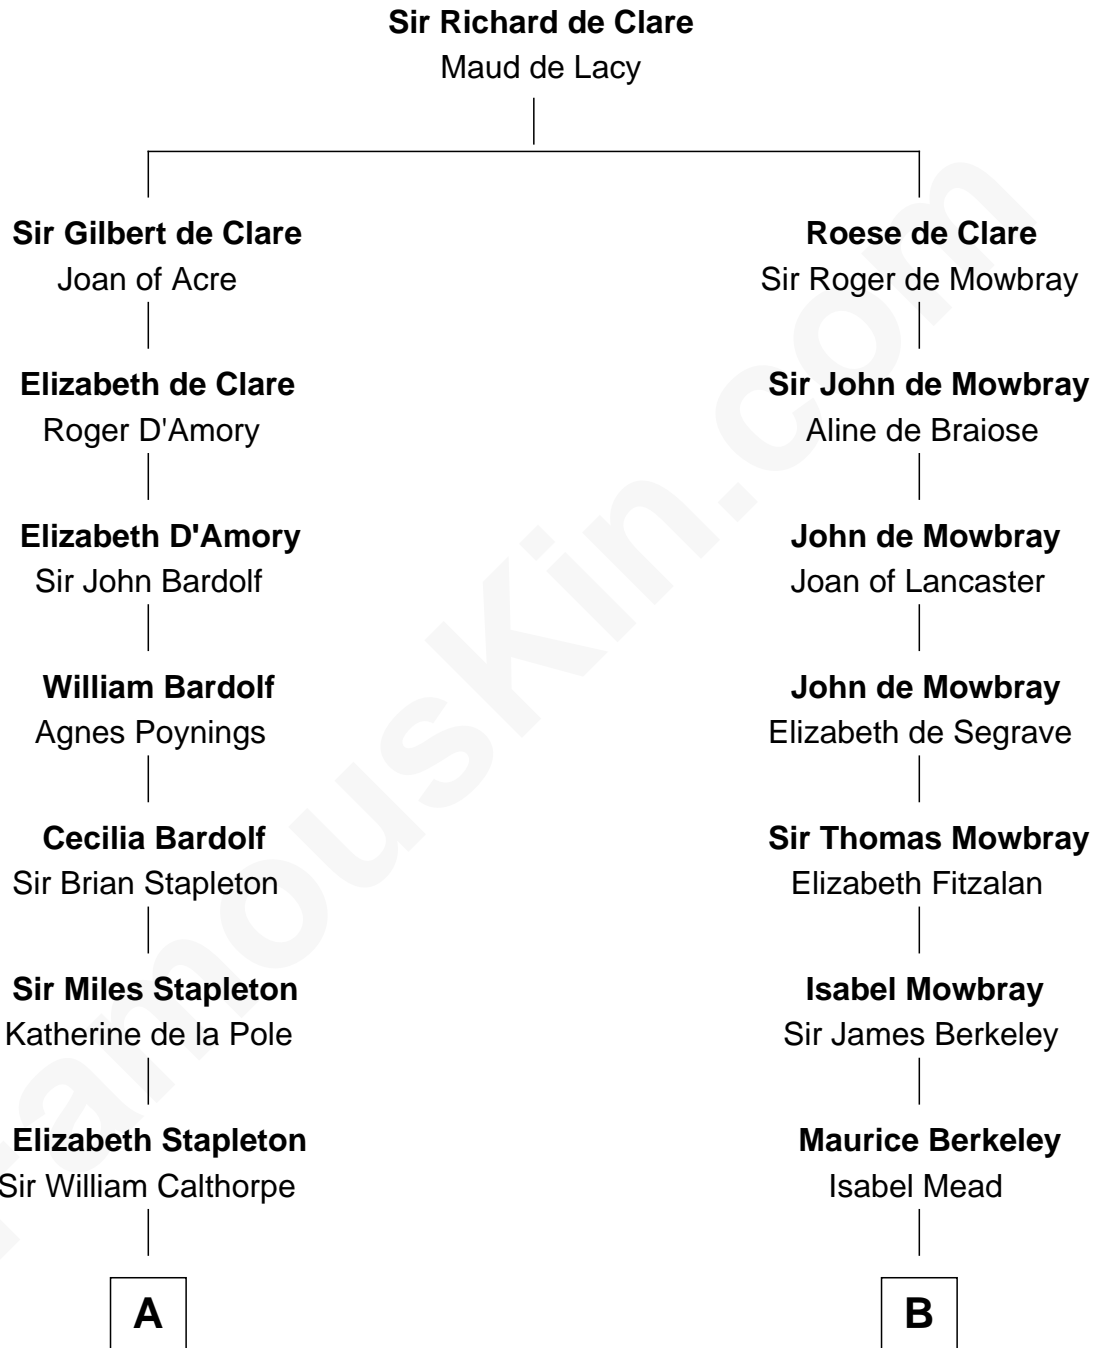

FamousKin.com Relationship Chart of

Jesse James

Outlaw, Bank Robber, Murderer

17th cousin 4 times removed of

Samuel Prescott

Completed Paul Revere's Midnight Ride

C

—
Rachel Dorsey
Anthony Lindsay

—
Anthony Lindsay
Ailsey Cole

—
Sarah Lindsay
James Cole

—
Zerelda Elizabeth Cole
Robert Sallee James

—
Jesse James
Outlaw, Bank Robber, Murderer