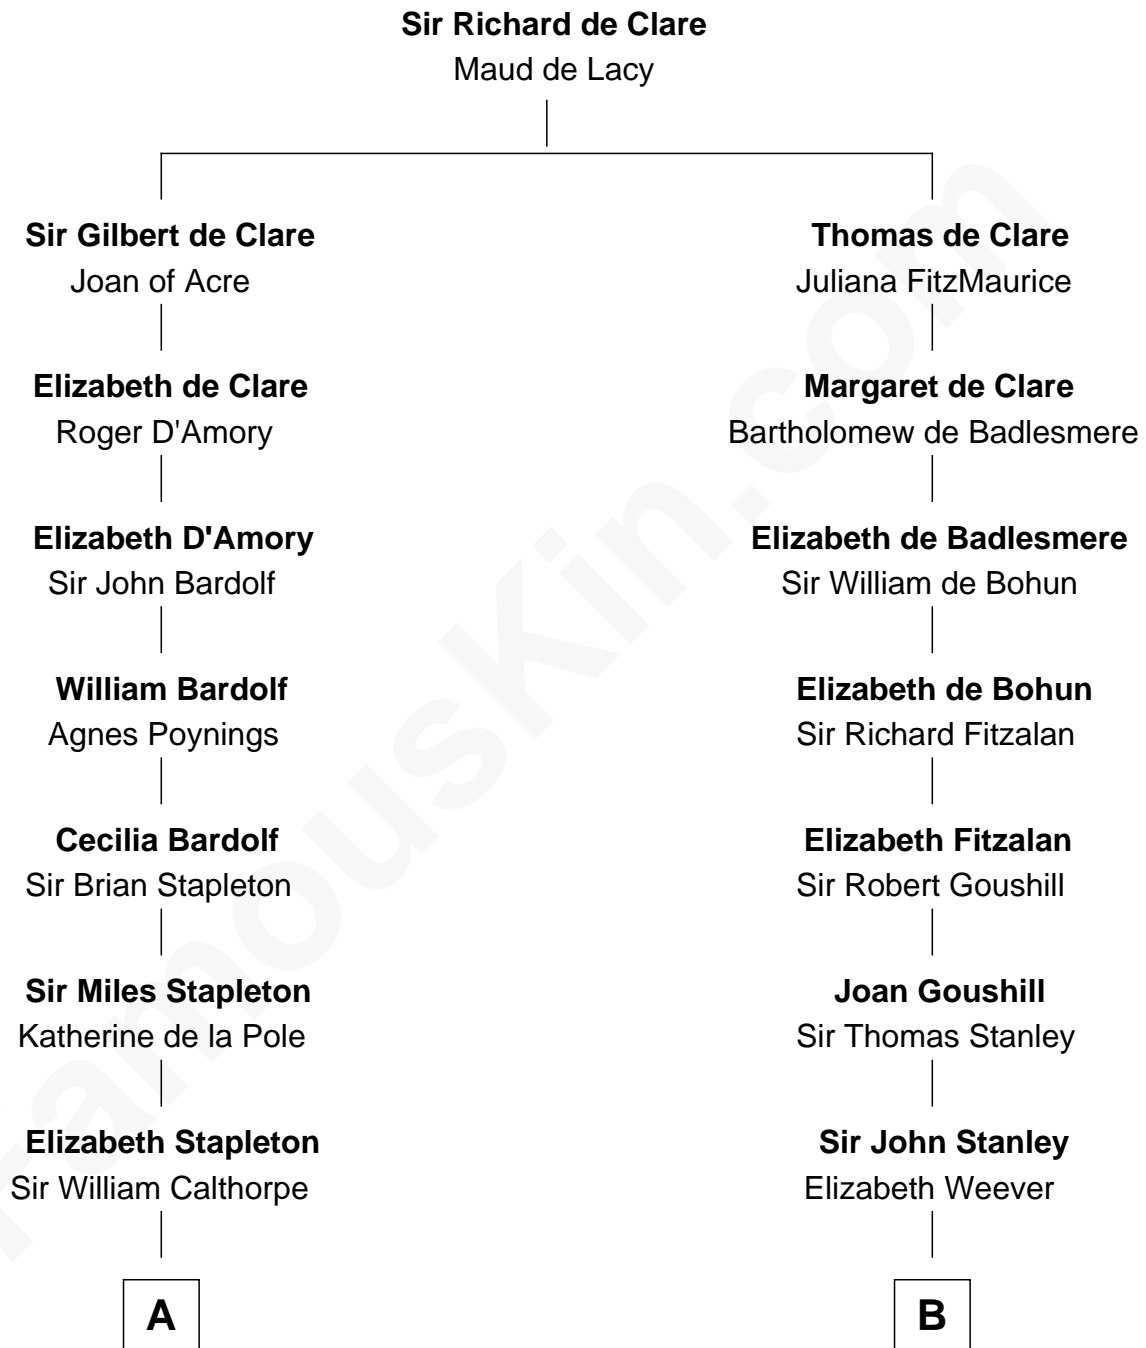

FamousKin.com Relationship Chart of

Jesse James

Outlaw, Bank Robber, Murderer

20th cousin 1 time removed of

Juliette Gordon Low

Founder of the Girl Scouts

C

Rachel Dorsey
Anthony Lindsay

Anthony Lindsay
Ailsey Cole

Sarah Lindsay
James Cole

Zerelda Elizabeth Cole
Robert Sallee James

Jesse James
Outlaw, Bank Robber, Murderer

D

Frances Wolcott
Arthur William Magill

Juliette Augusta Magill
John Harris Kinzie

Eleanor Lytle Kinzie
William Washington Gordon

Juliette Gordon Low
Founder of the Girl Scouts