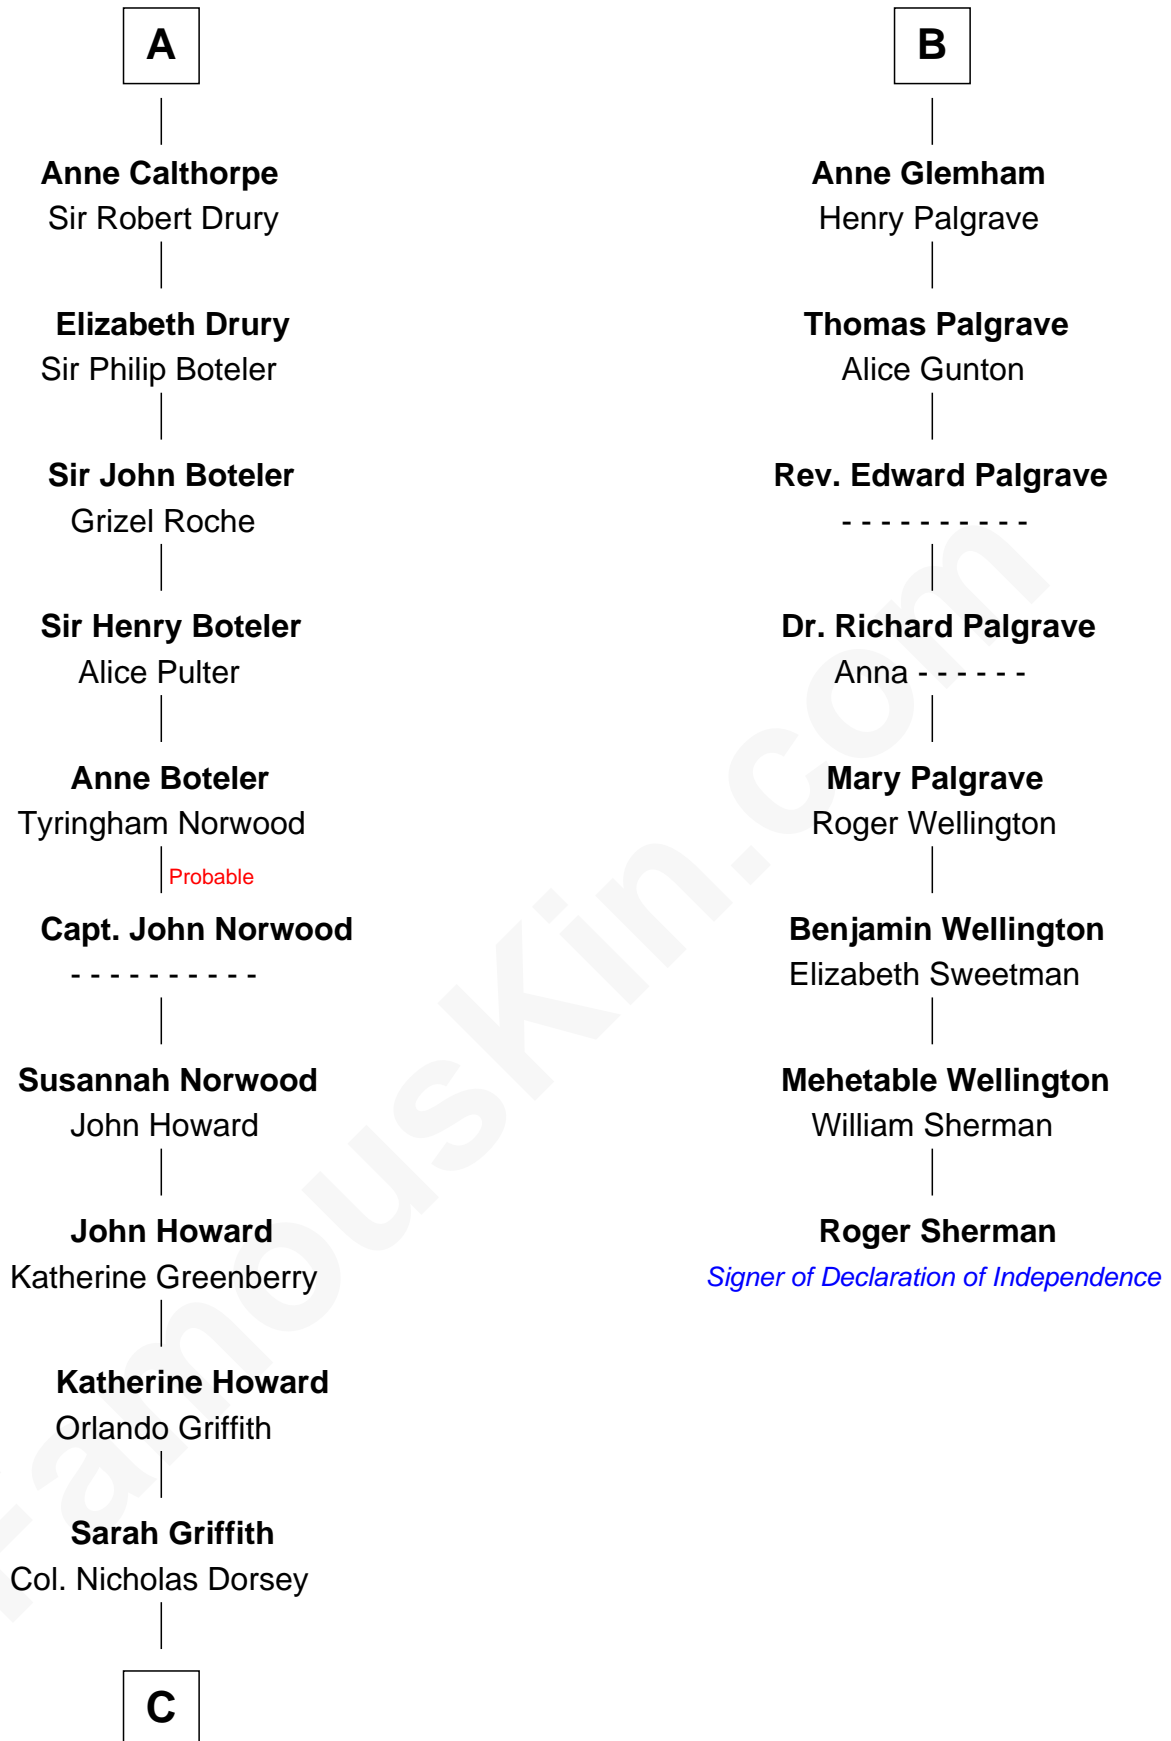

FamousKin.com Relationship Chart of

Jesse James

Outlaw, Bank Robber, Murderer

14th cousin 7 times removed of

Roger Sherman

Signer of the Declaration of Independence

King Edward I
Eleanor of Castile

Joan of Acre
Sir Gilbert de Clare

A

Elizabeth Plantagenet
Humphrey de Bohun

Sir William de Bohun
Elizabeth de Badlesmere

Elizabeth de Bohun
Sir Richard Fitzalan

Elizabeth Fitzalan
Sir Robert Goushill

Elizabeth Goushill
Sir Robert Wingfield

Elizabeth Wingfield
Sir William Brandon

Eleanor Brandon
John Glemham

B

C

Rachel Dorsey
Anthony Lindsay

Anthony Lindsay
Ailsey Cole

Sarah Lindsay
James Cole

Zerelda Elizabeth Cole
Robert Sallee James