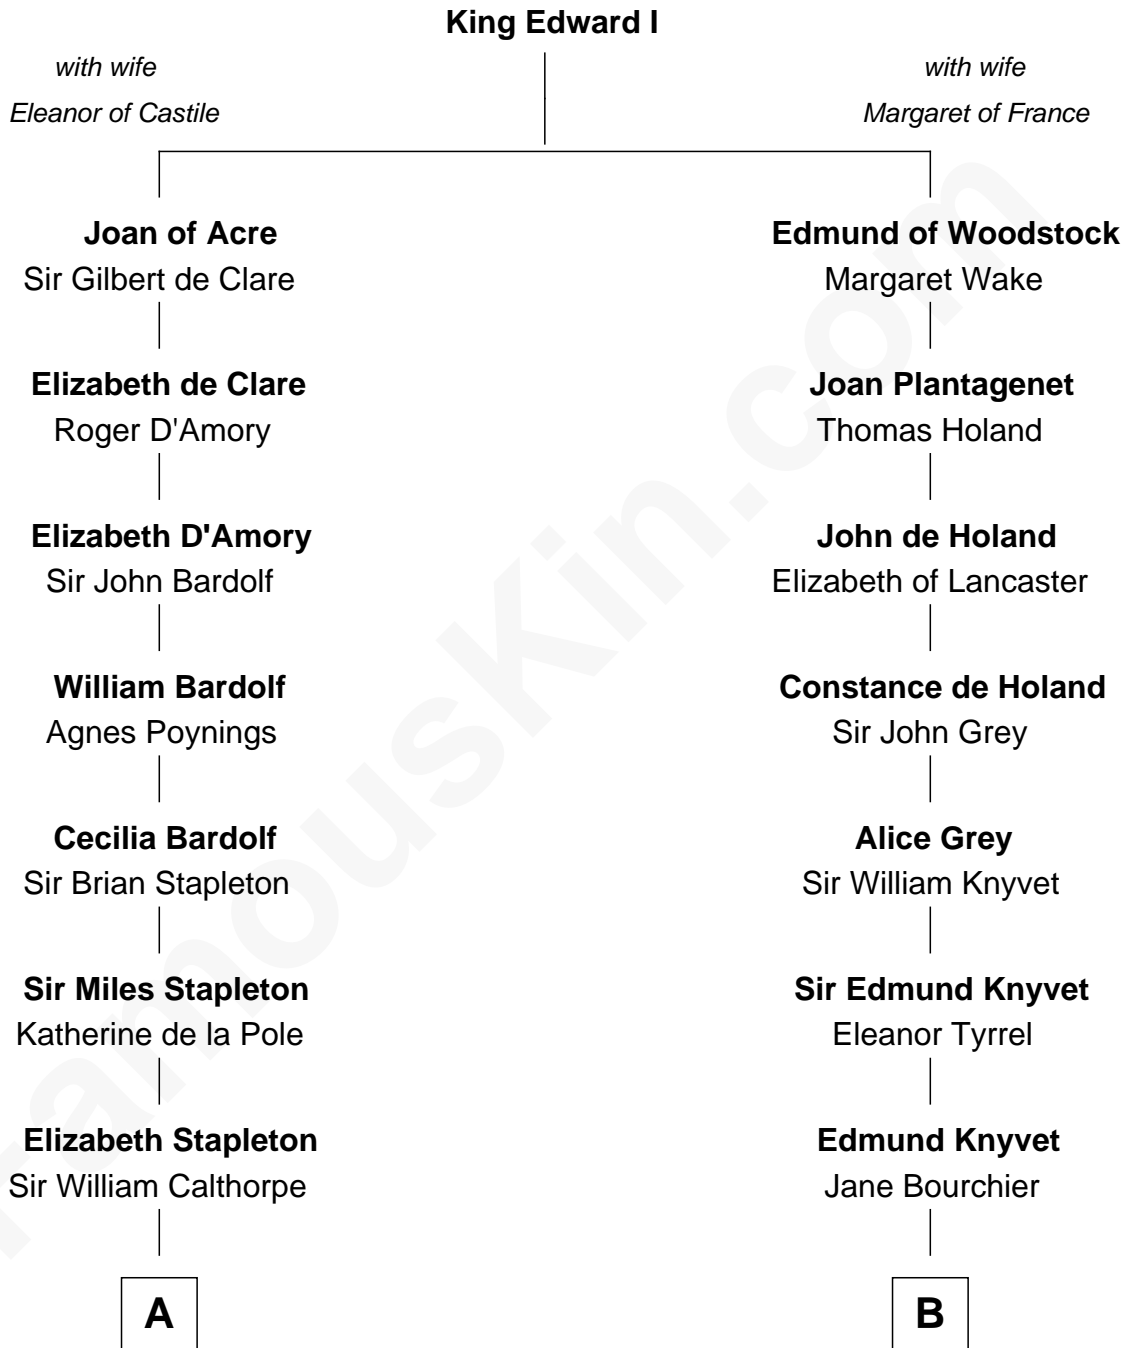

# FamousKin.com Relationship Chart of

**Jesse James**

*Outlaw, Bank Robber, Murderer*

21st cousin of

**Angela Y. Davis**

*Civil Rights Activist and former Black Panther*

**C**

**Rachel Dorsey**  
Anthony Lindsay

**Anthony Lindsay**  
Ailsey Cole

**Sarah Lindsay**  
James Cole

**Zerelda Elizabeth Cole**  
Robert Sallee James

**Jesse James**  
*Outlaw, Bank Robber, Murderer*

**D**

**Henrietta Ann Mallett**  
Hugh Campbell

**Henrietta C. Campbell**  
Murphy Valentine Jones

**Murphy Renchor Jones**  
Mollie Spencer

**Benjamin Frank Davis**  
Sallye Margarite Bell

**Angela Y. Davis**  
*Civil Rights Activist and former Black Panther*