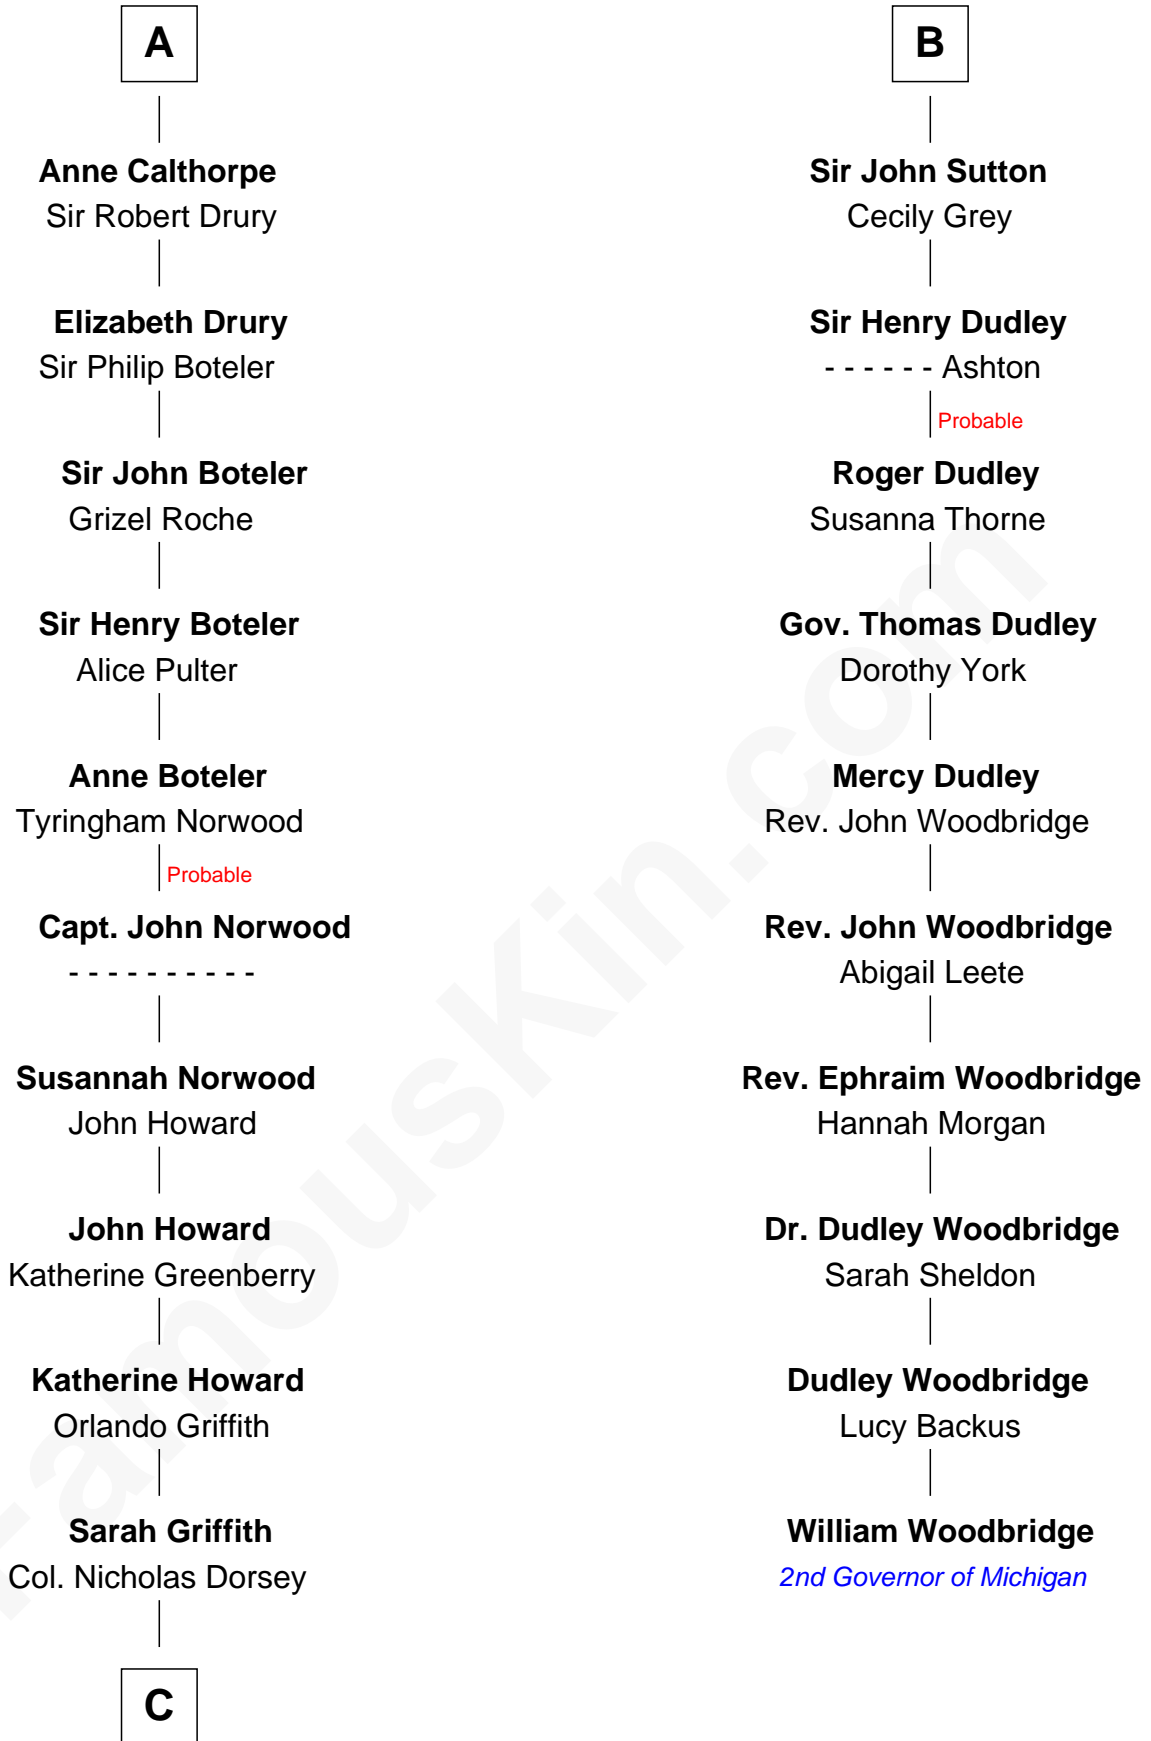

FamousKin.com

Relationship Chart of

Jesse James

Outlaw, Bank Robber, Murderer

16th cousin 5 times removed of

William Woodbridge
2nd Governor of Michigan

C

Rachel Dorsey
Anthony Lindsay

Anthony Lindsay
Ailsey Cole

Sarah Lindsay
James Cole

Zerelda Elizabeth Cole
Robert Sallee James

Jesse James
Outlaw, Bank Robber, Murderer

FamousKin.com