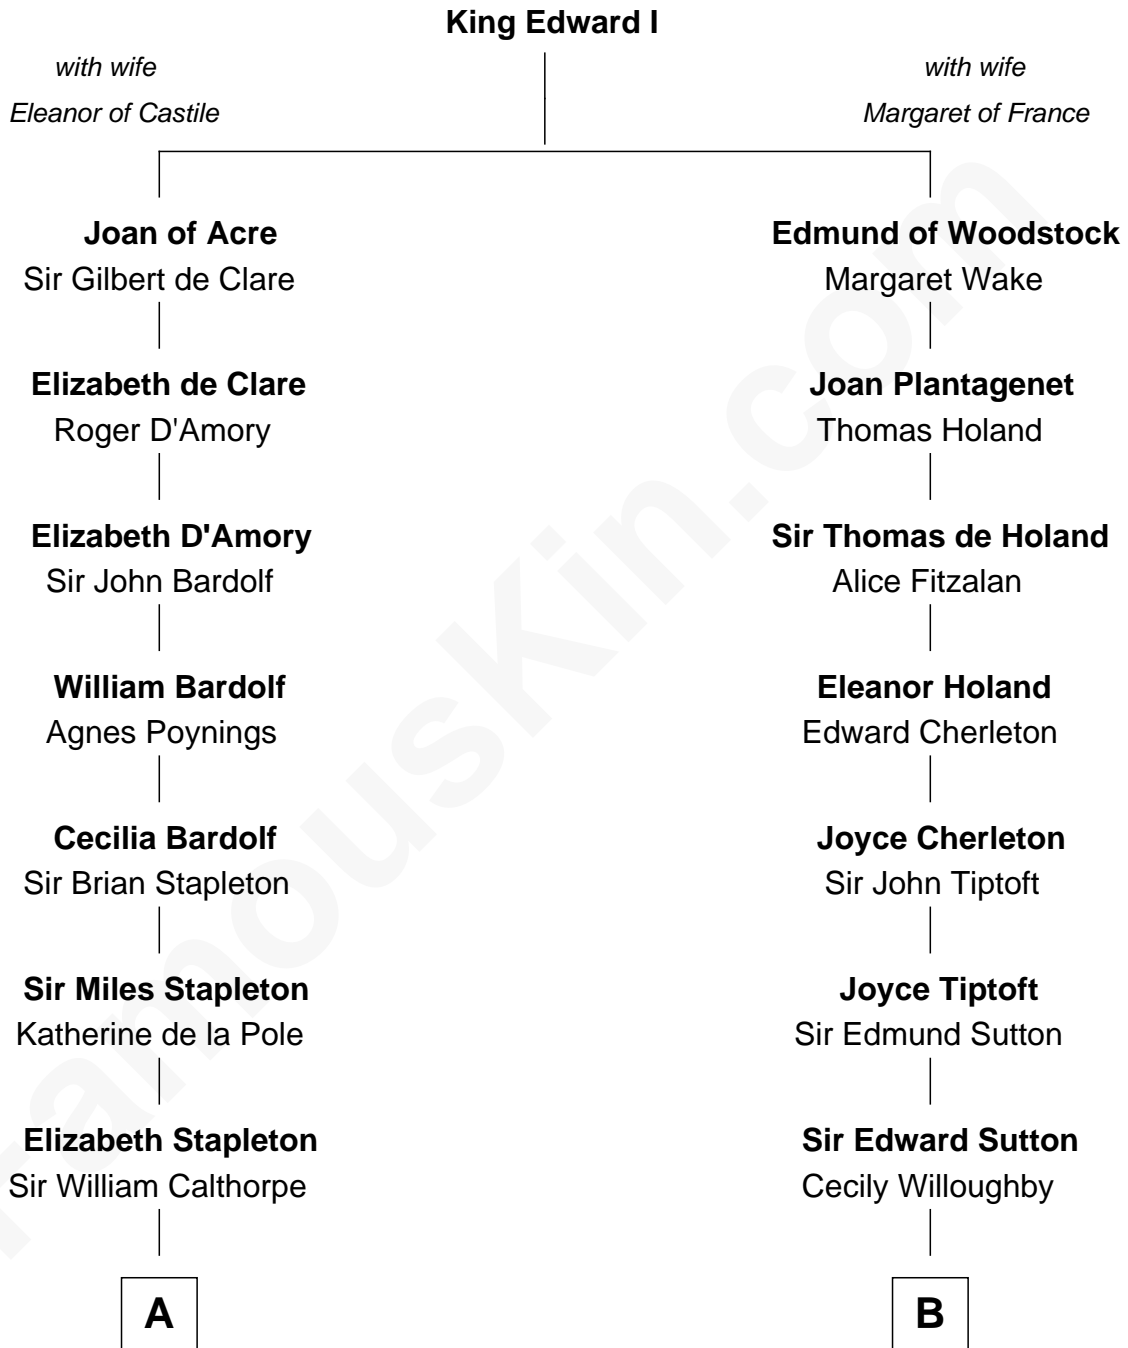

FamousKin.com

Relationship Chart of

Jesse James

Outlaw, Bank Robber, Murderer

16th cousin 5 times removed of

William Woodbridge
2nd Governor of Michigan

C

Rachel Dorsey
Anthony Lindsay

Anthony Lindsay
Ailsey Cole

Sarah Lindsay
James Cole

Zerelda Elizabeth Cole
Robert Sallee James

Jesse James
Outlaw, Bank Robber, Murderer

FamousKin.com