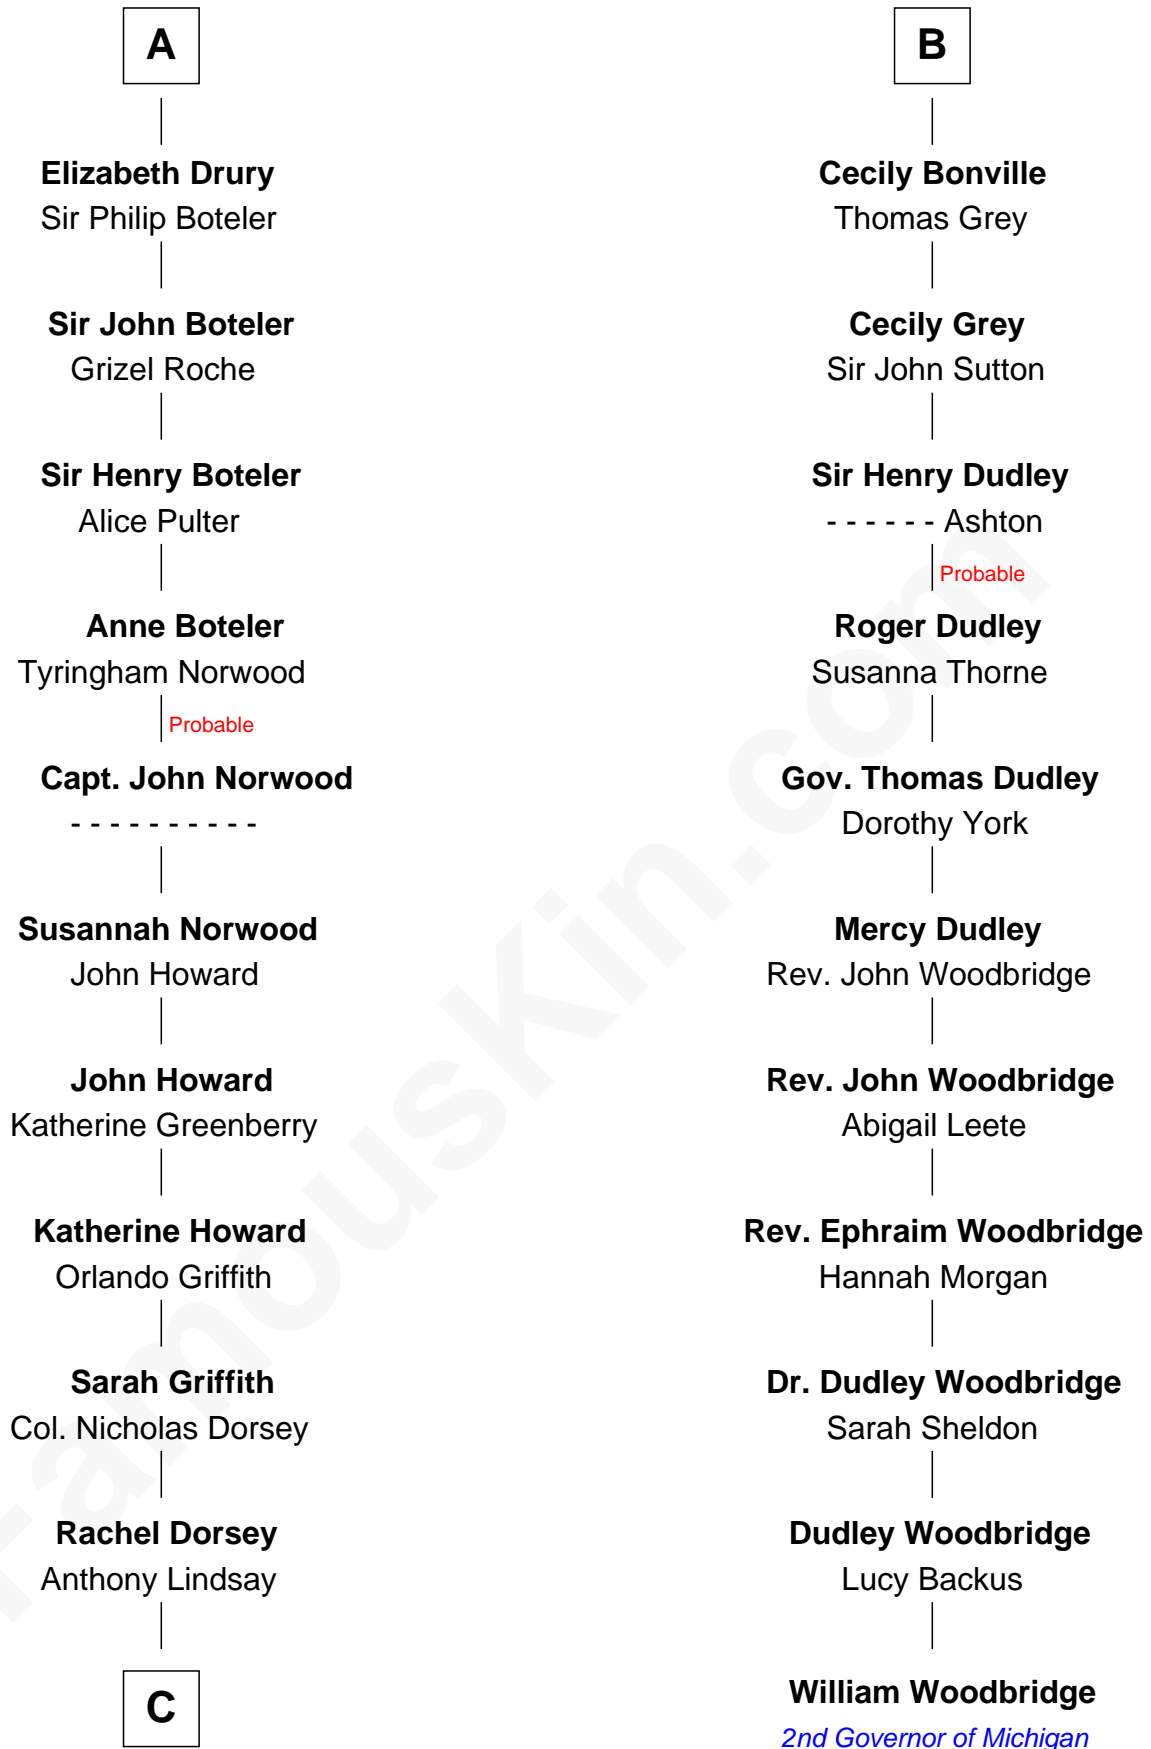

FamousKin.com

Relationship Chart of

Jesse James

Outlaw, Bank Robber, Murderer

17th cousin 3 times removed of

William Woodbridge
2nd Governor of Michigan

Sir Gilbert de Clare

Joan of Acre

Hugh de Audley

Margaret de Audley

Ralph de Stafford

Beatrice de Stafford

Thomas de Ros

Margaret de Ros

Sir Reynold Grey

Margaret Grey

Sir William Bonville

William Bonville

Elizabeth Harington

William Bonville

Katherine Neville

B

C

—
Anthony Lindsay

Ailsey Cole

—
Sarah Lindsay

James Cole

—
Zerelda Elizabeth Cole

Robert Sallee James

—
Jesse James

Outlaw, Bank Robber, Murderer

FamousKin.com