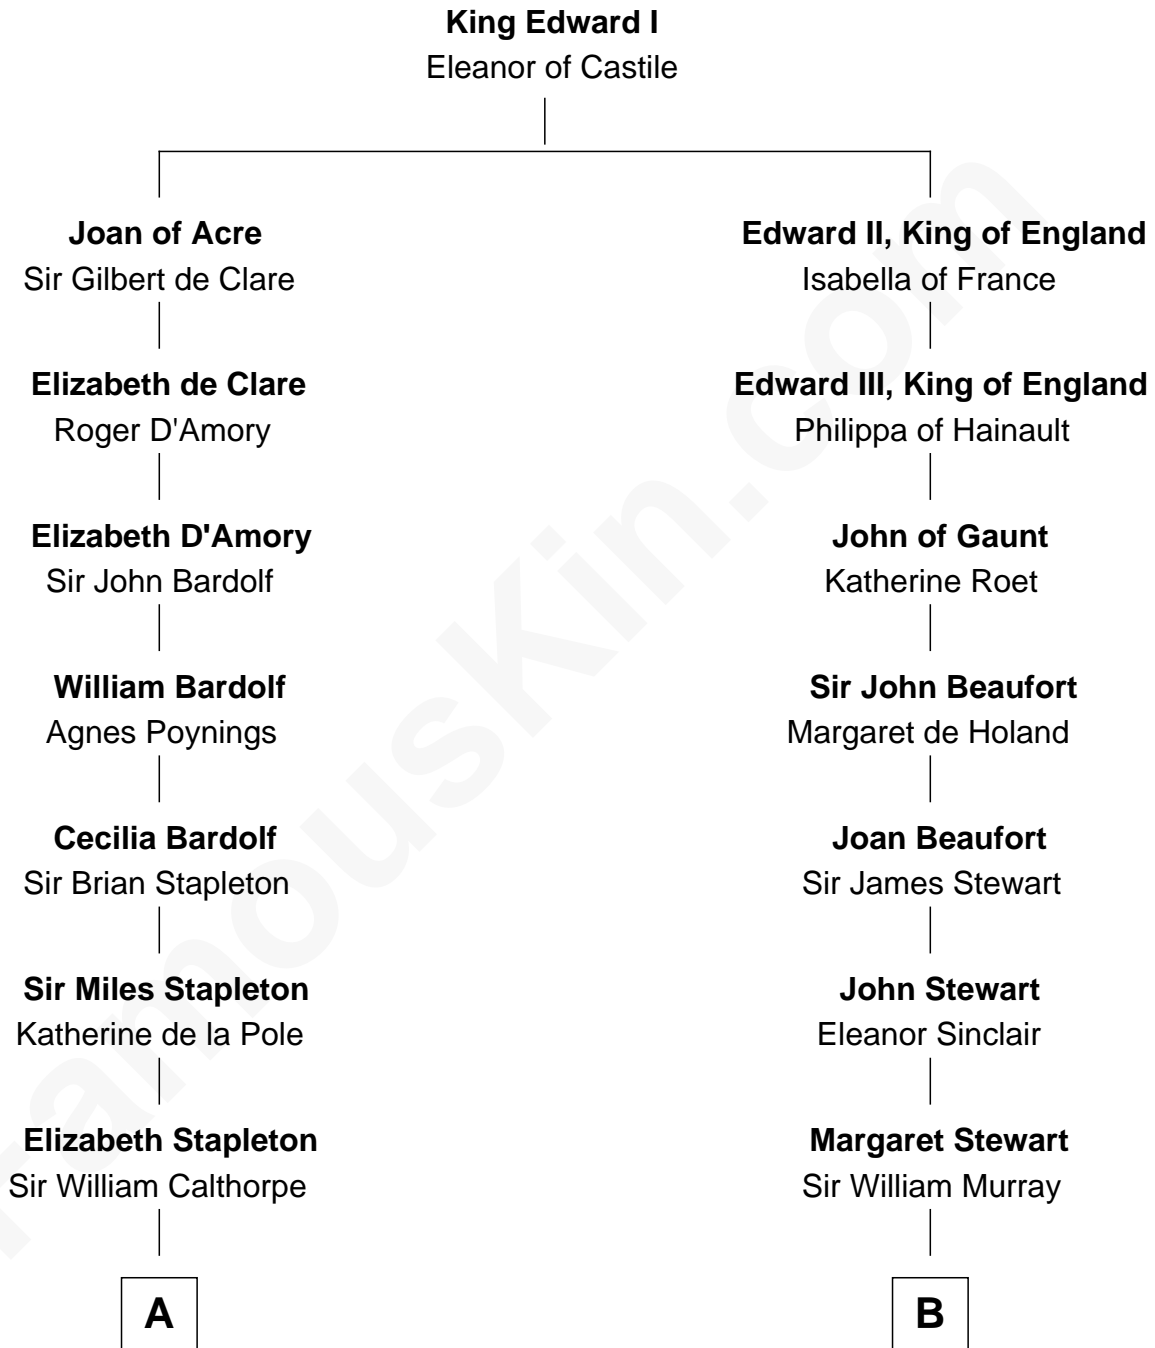

FamousKin.com Relationship Chart of

Jesse James

Outlaw, Bank Robber, Murderer

13th cousin 8 times removed of

Major John Pitcairn

British Commander at Battle of Lexington

C

Rachel Dorsey
Anthony Lindsay

Anthony Lindsay
Ailsey Cole

Sarah Lindsay
James Cole

Zerelda Elizabeth Cole
Robert Sallee James

Jesse James
Outlaw, Bank Robber, Murderer

FamousKin.com