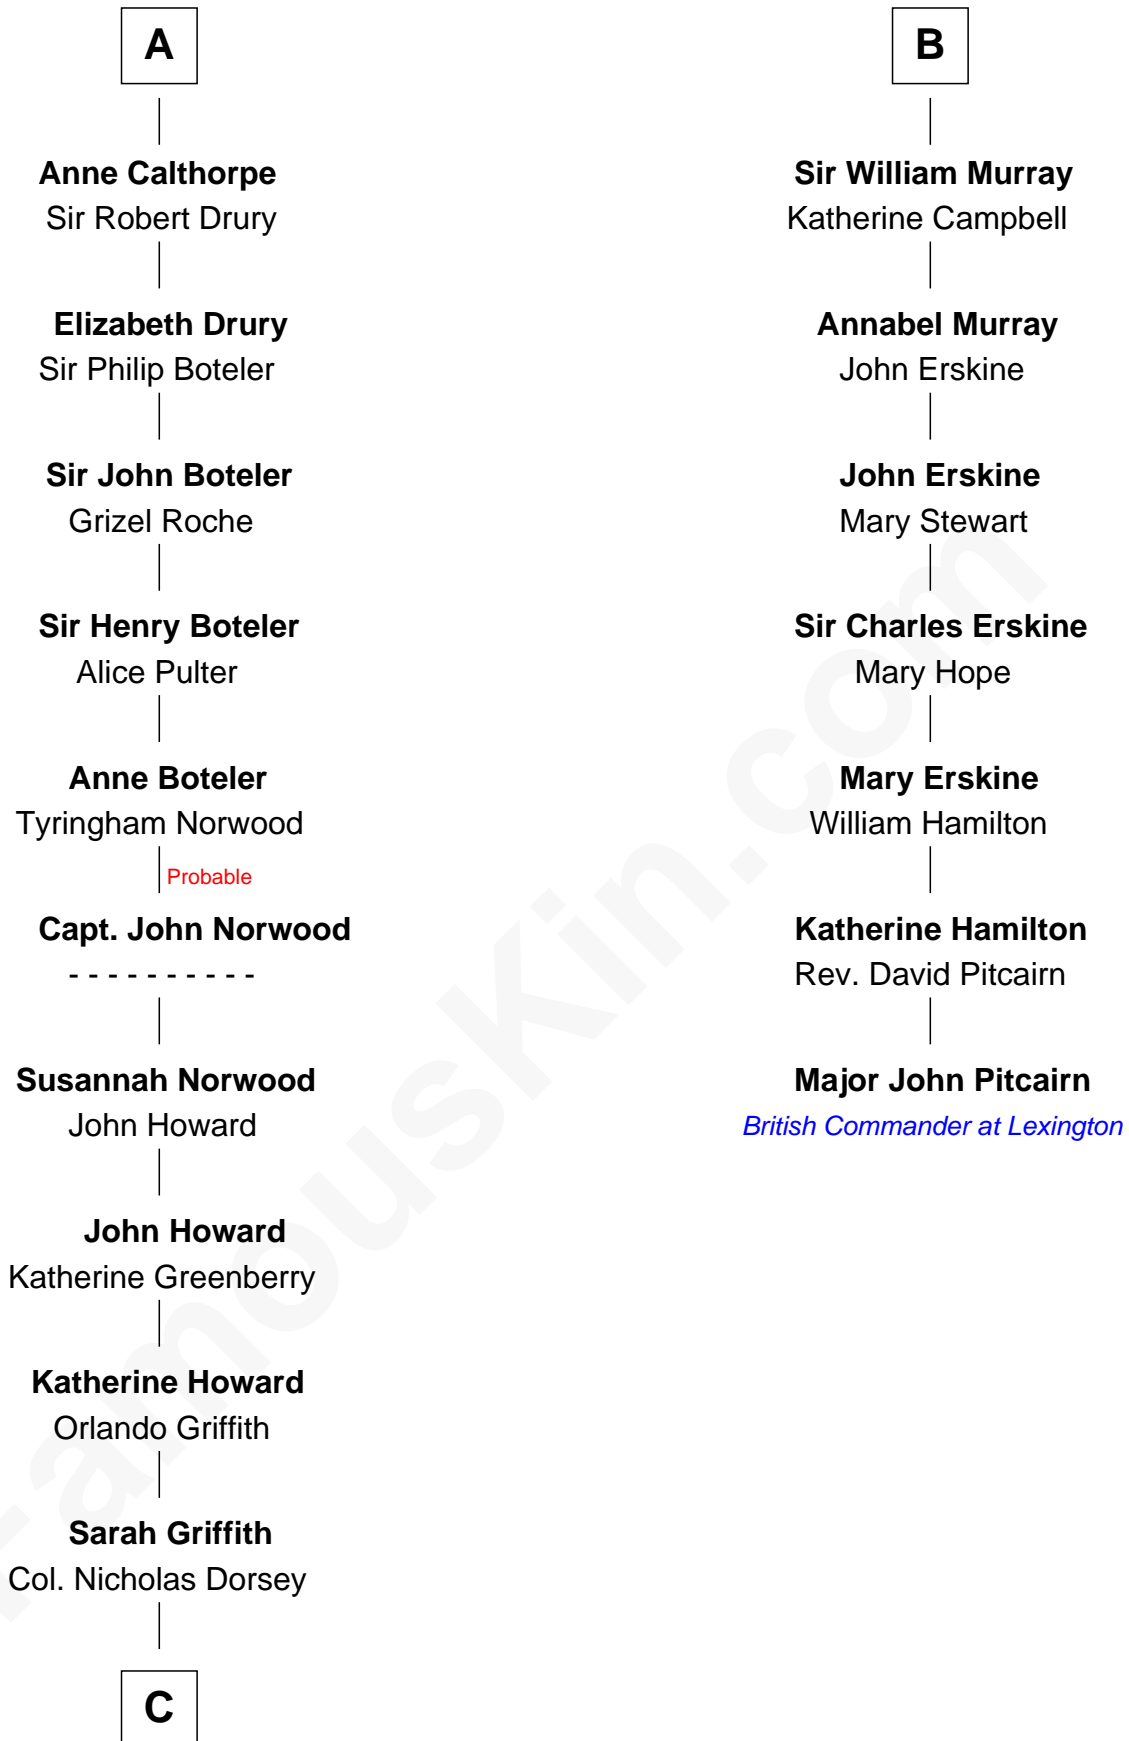

FamousKin.com Relationship Chart of

Jesse James

Outlaw, Bank Robber, Murderer

13th cousin 8 times removed of

Major John Pitcairn

British Commander at Battle of Lexington

C

Rachel Dorsey
Anthony Lindsay

Anthony Lindsay
Ailsey Cole

Sarah Lindsay
James Cole

Zerelda Elizabeth Cole
Robert Sallee James

Jesse James
Outlaw, Bank Robber, Murderer

FamousKin.com