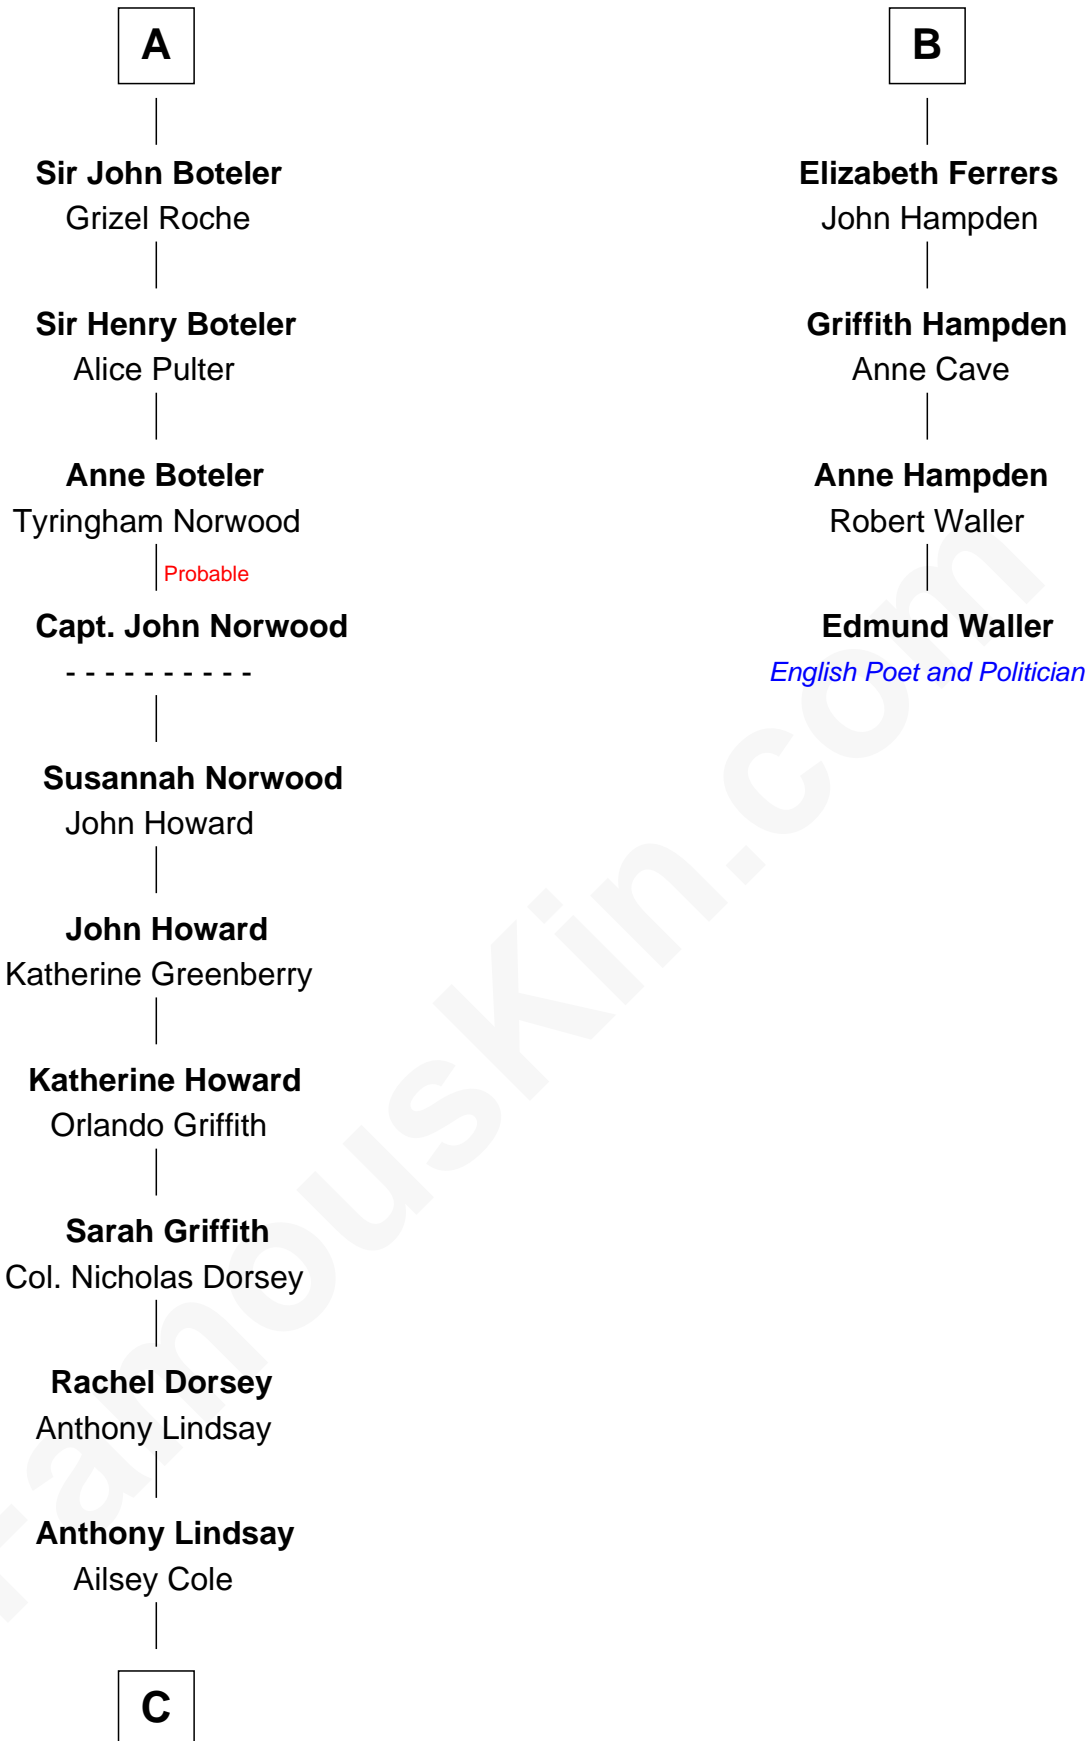

# FamousKin.com Relationship Chart of

**Jesse James**

*Outlaw, Bank Robber, Murderer*

10th cousin 9 times removed of

**Edmund Waller**

*English Poet and Politician*

**C**

—  
**Sarah Lindsay**

James Cole

—  
**Zerelda Elizabeth Cole**

Robert Sallee James

—  
**Jesse James**

*Outlaw, Bank Robber, Murderer*

FamousKin.com