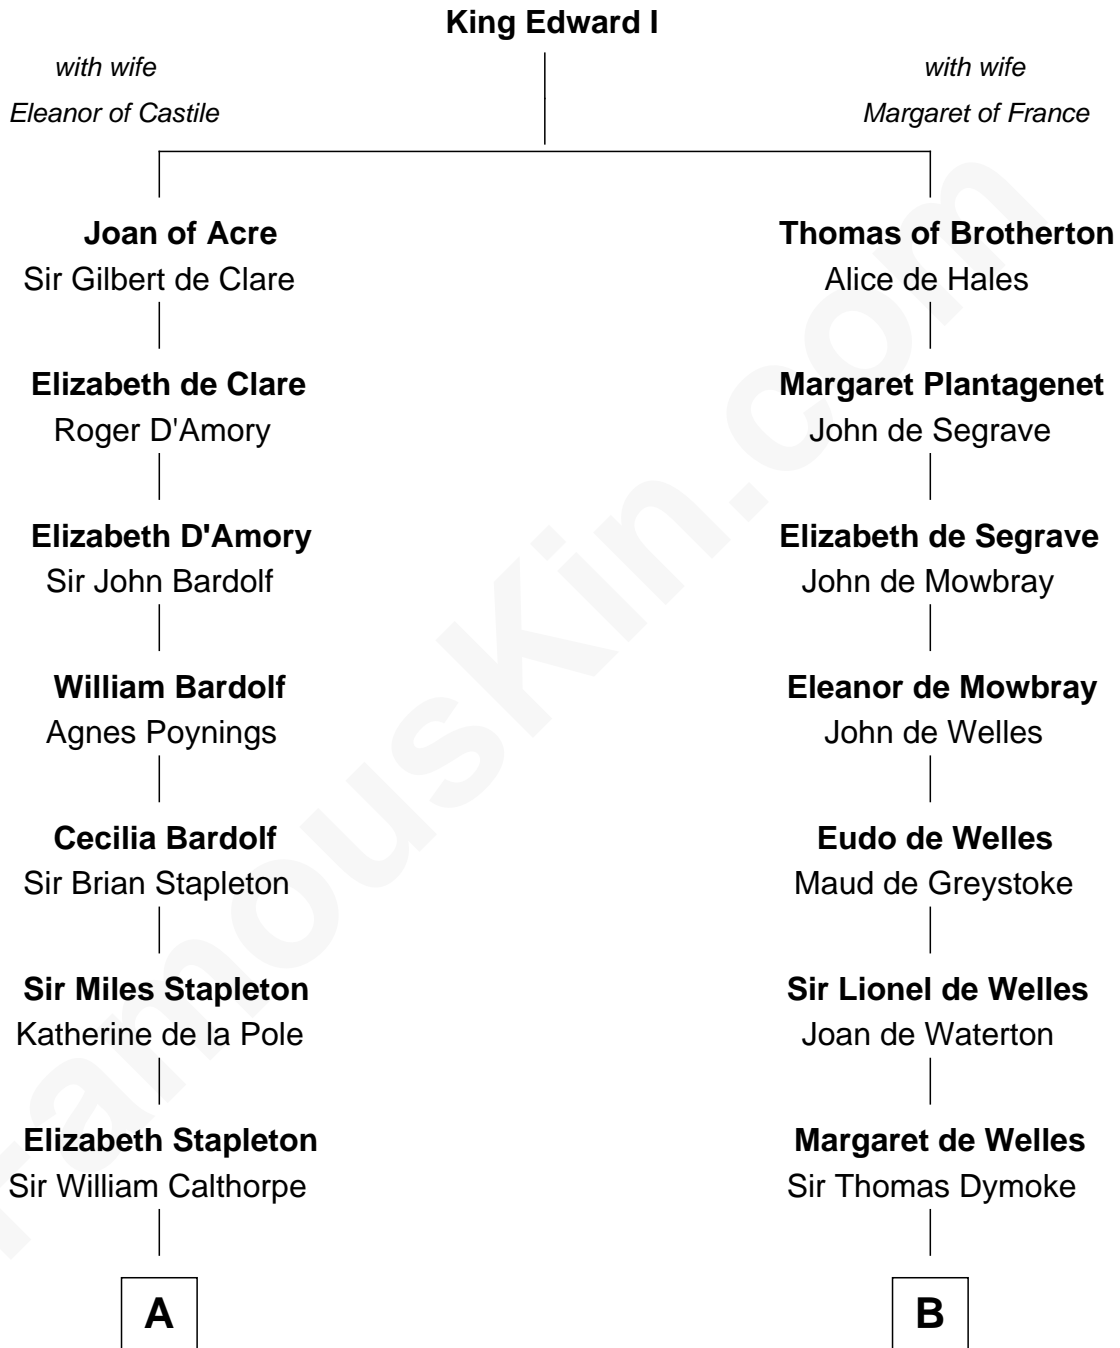

# FamousKin.com Relationship Chart of

**Jesse James**

*Outlaw, Bank Robber, Murderer*

18th cousin 3 times removed of

**Ralph Waldo Emerson**

*American Poet*

**C**

**Rachel Dorsey**  
Anthony Lindsay

**Anthony Lindsay**  
Ailsey Cole

**Sarah Lindsay**  
James Cole

**Zerelda Elizabeth Cole**  
Robert Sallee James

**Jesse James**  
*Outlaw, Bank Robber, Murderer*

**D**

**Rev. William Emerson**  
Ruth Haskins

**Ralph Waldo Emerson**  
*American Poet*

FamousKin.com