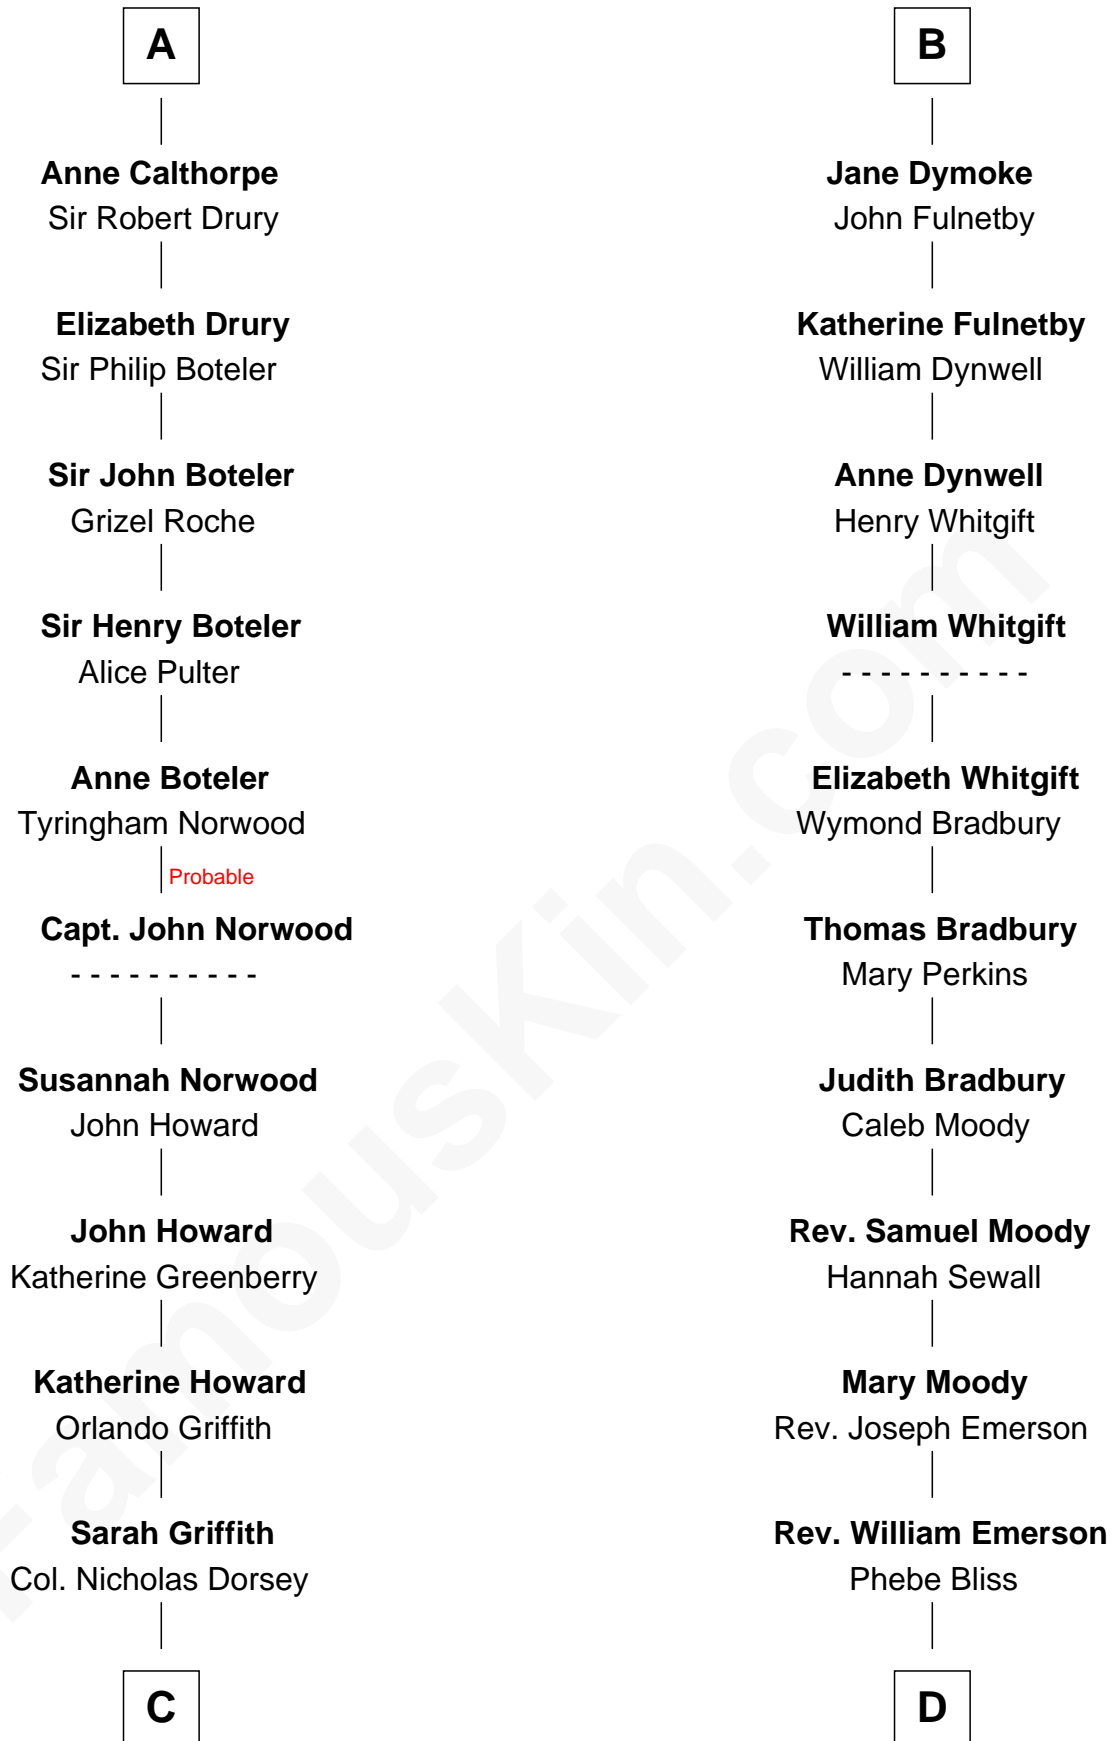

# FamousKin.com Relationship Chart of

**Jesse James**

*Outlaw, Bank Robber, Murderer*

18th cousin 3 times removed of

**Ralph Waldo Emerson**

*American Poet*

**C**

**Rachel Dorsey**  
Anthony Lindsay

**Anthony Lindsay**  
Ailsey Cole

**Sarah Lindsay**  
James Cole

**Zerelda Elizabeth Cole**  
Robert Sallee James

**Jesse James**  
*Outlaw, Bank Robber, Murderer*

**D**

**Rev. William Emerson**  
Ruth Haskins

**Ralph Waldo Emerson**  
*American Poet*

FamousKin.com