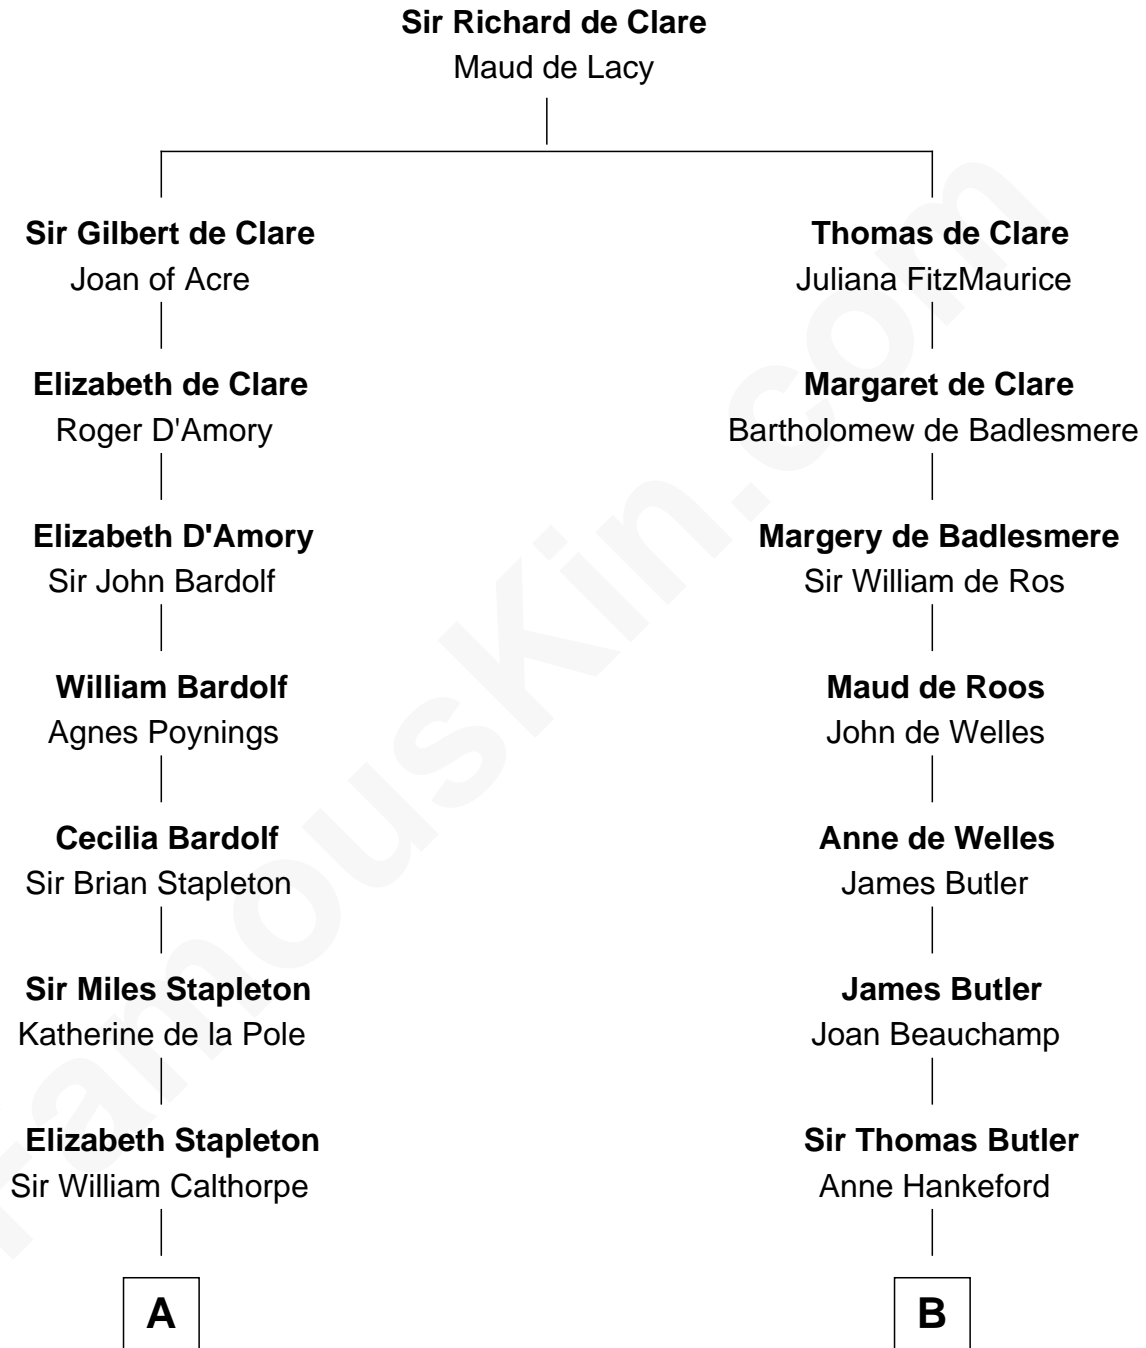

# FamousKin.com Relationship Chart of

**Jesse James**

*Outlaw, Bank Robber, Murderer*

17th cousin 4 times removed of

**William Floyd**

*Signer of the Declaration of Independence*

**C**

**Rachel Dorsey**  
Anthony Lindsay

**Anthony Lindsay**  
Ailsey Cole

**Sarah Lindsay**  
James Cole

**Zerelda Elizabeth Cole**  
Robert Sallee James

**Jesse James**  
*Outlaw, Bank Robber, Murderer*

FamousKin.com