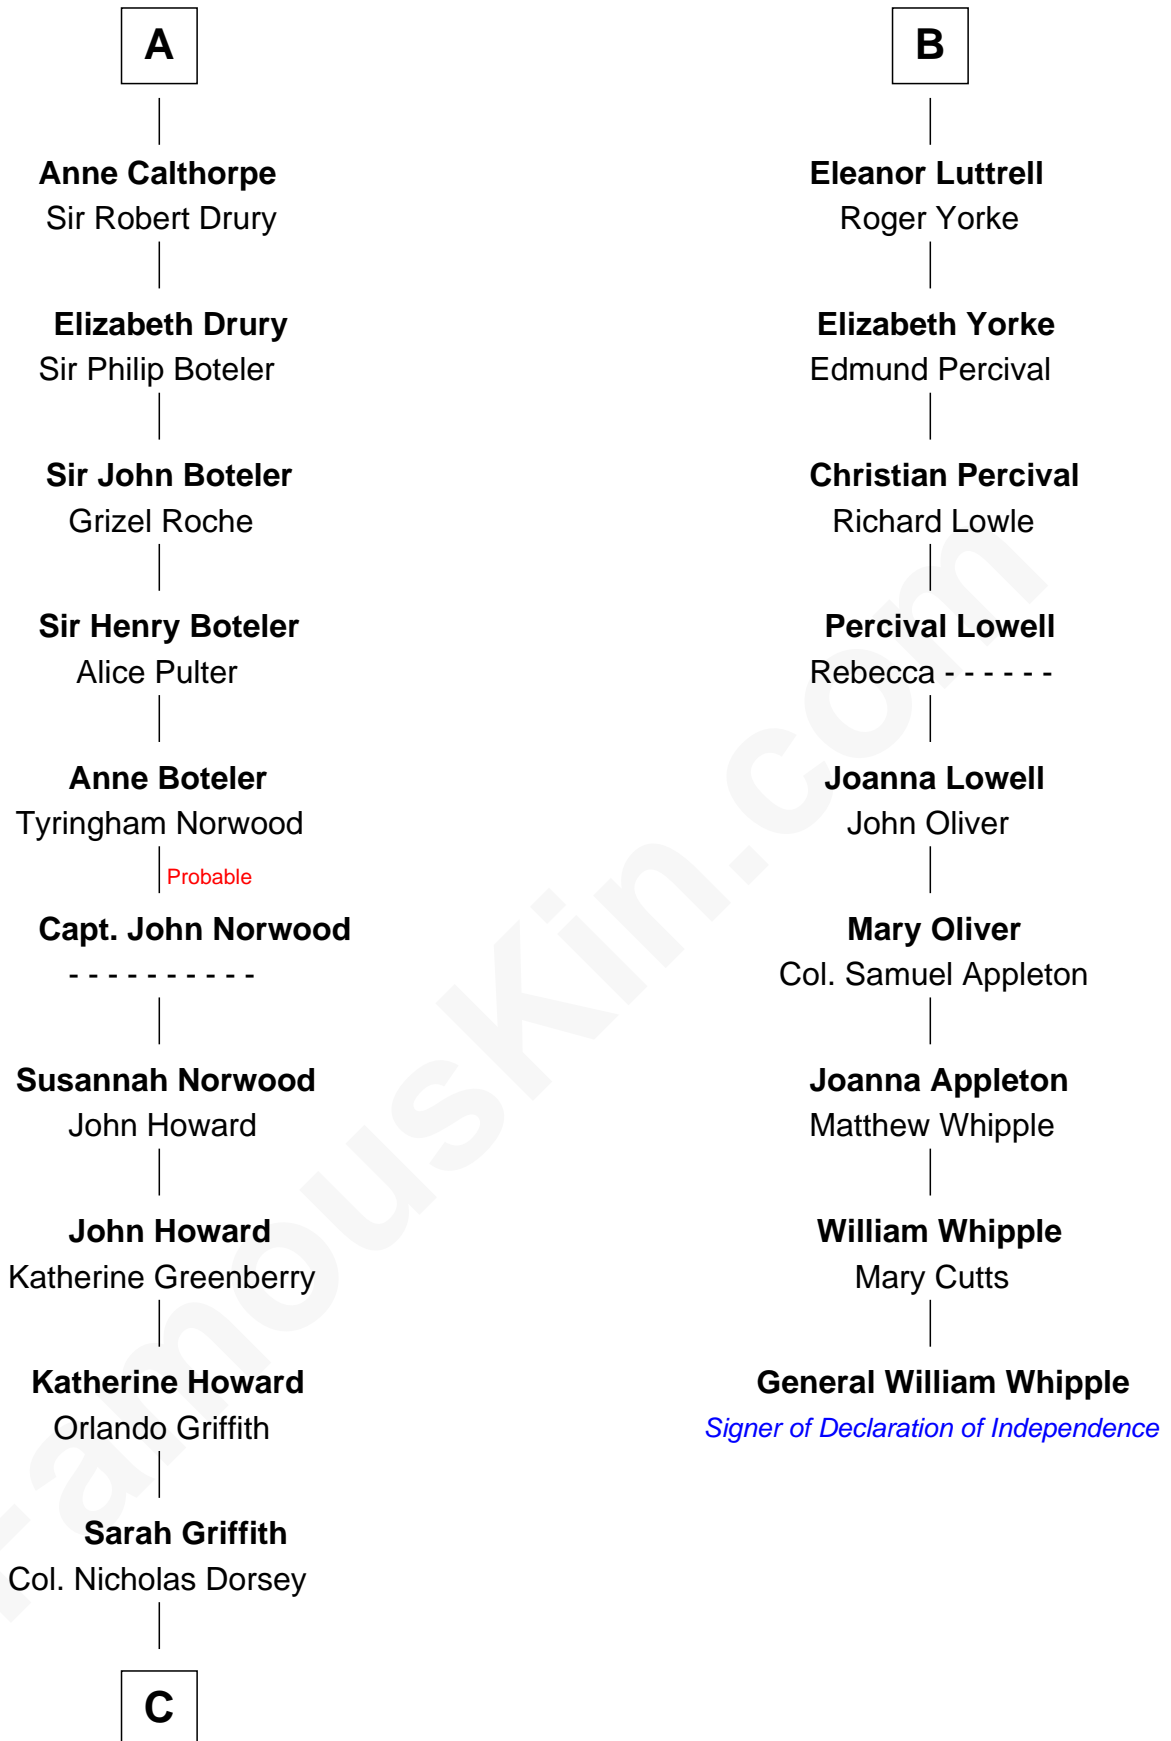

# FamousKin.com Relationship Chart of

**Jesse James**

*Outlaw, Bank Robber, Murderer*

15th cousin 6 times removed of

**General William Whipple**

*Signer of the Declaration of Independence*

**King Edward I**  
Eleanor of Castile

**Elizabeth Stapleton**  
Sir William Calthorpe

**A**

**Elizabeth Plantagenet**  
Humphrey de Bohun

**Margaret de Bohun**  
Sir Hugh de Courtnay

**Elizabeth de Courtnay**  
Sir Andrew Luttrell

**Sir Hugh Luttrell**  
Catherine de Beaumont

**Sir John Luttrell**  
Margaret Touchet

**Sir James Luttrell**  
Elizabeth Courtnay

**Sir Hugh Luttrell**  
Margaret Hill

**B**

**C**

**Rachel Dorsey**  
Anthony Lindsay

**Anthony Lindsay**  
Ailsey Cole

**Sarah Lindsay**  
James Cole

**Zerelda Elizabeth Cole**  
Robert Sallee James

**Jesse James**  
*Outlaw, Bank Robber, Murderer*

FamousKin.com