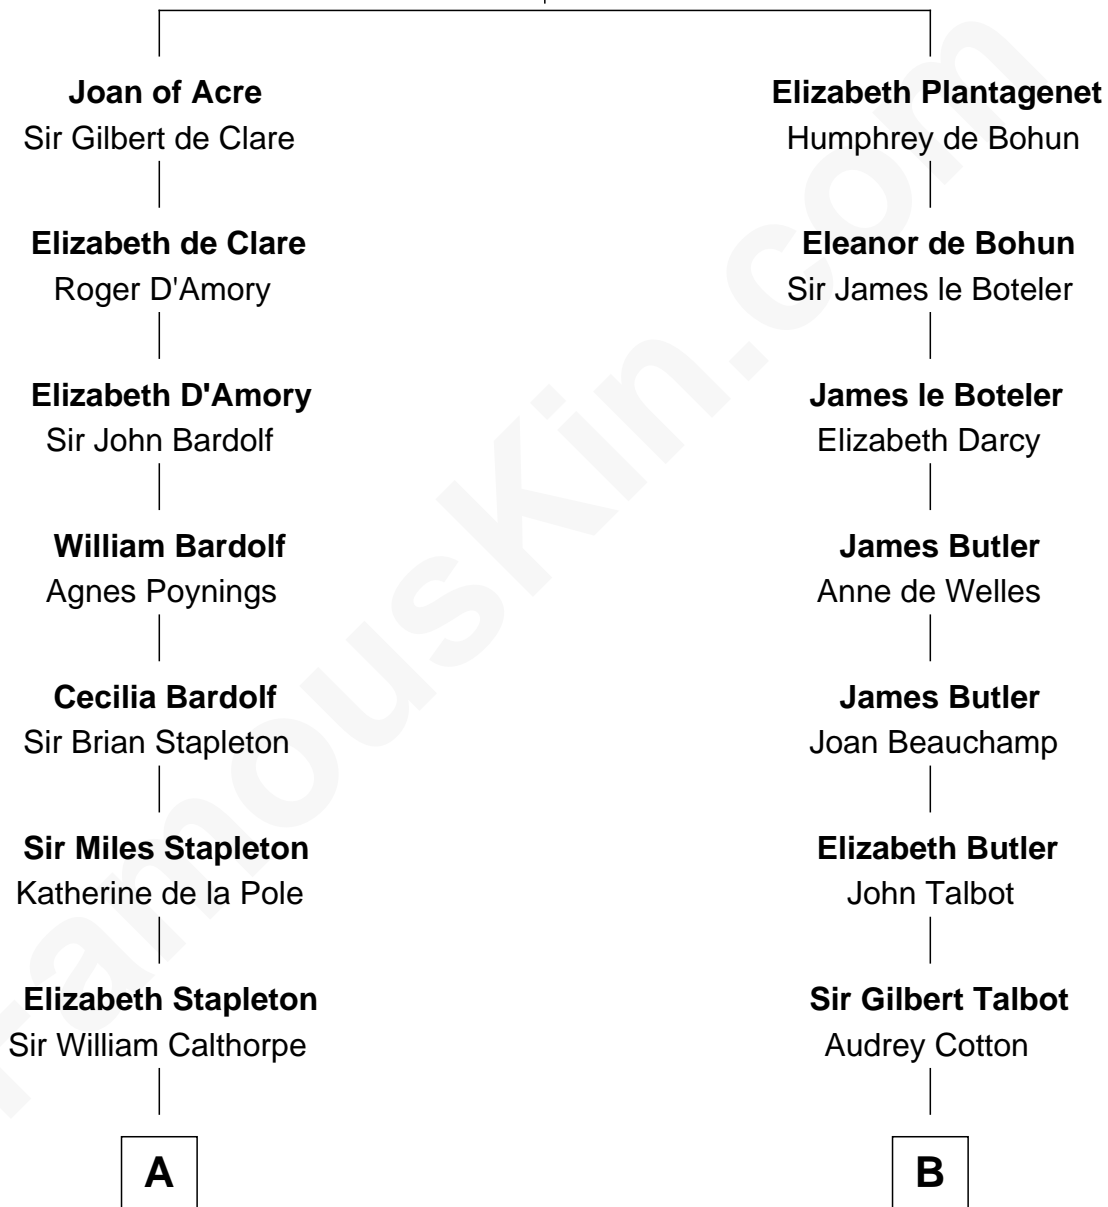

FamousKin.com Relationship Chart of

Jesse James

Outlaw, Bank Robber, Murderer

20th cousin 1 time removed of

Norman Rockwell

American Artist

King Edward I
Eleanor of Castile

C

Rachel Dorsey
Anthony Lindsay

Anthony Lindsay
Ailsey Cole

Sarah Lindsay
James Cole

Zerelda Elizabeth Cole
Robert Sallee James

Jesse James
Outlaw, Bank Robber, Murderer

D

Samuel Darling Rockwell
Orilla Janes Sherman