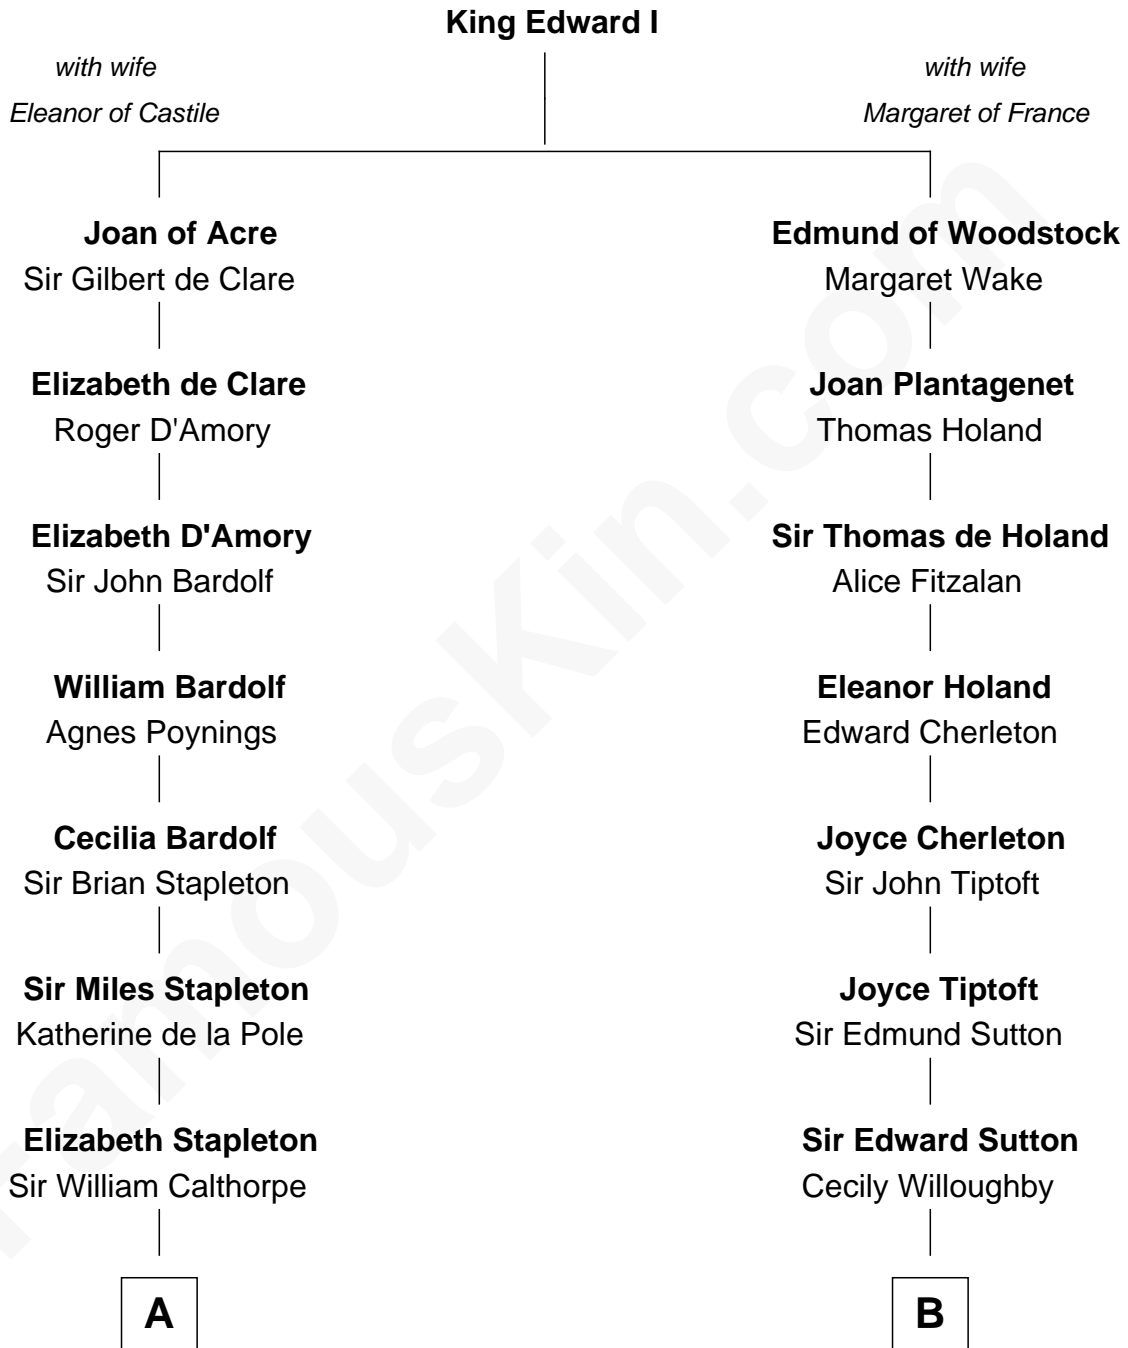

FamousKin.com Relationship Chart of

Jesse James

Outlaw, Bank Robber, Murderer

16th cousin 5 times removed of

Nicholas Gilman

Signer of the U.S. Constitution

C

—
Rachel Dorsey
Anthony Lindsay

—
Anthony Lindsay
Ailsey Cole

—
Sarah Lindsay
James Cole

—
Zerelda Elizabeth Cole
Robert Sallee James

—
Jesse James
Outlaw, Bank Robber, Murderer

FamousKin.com