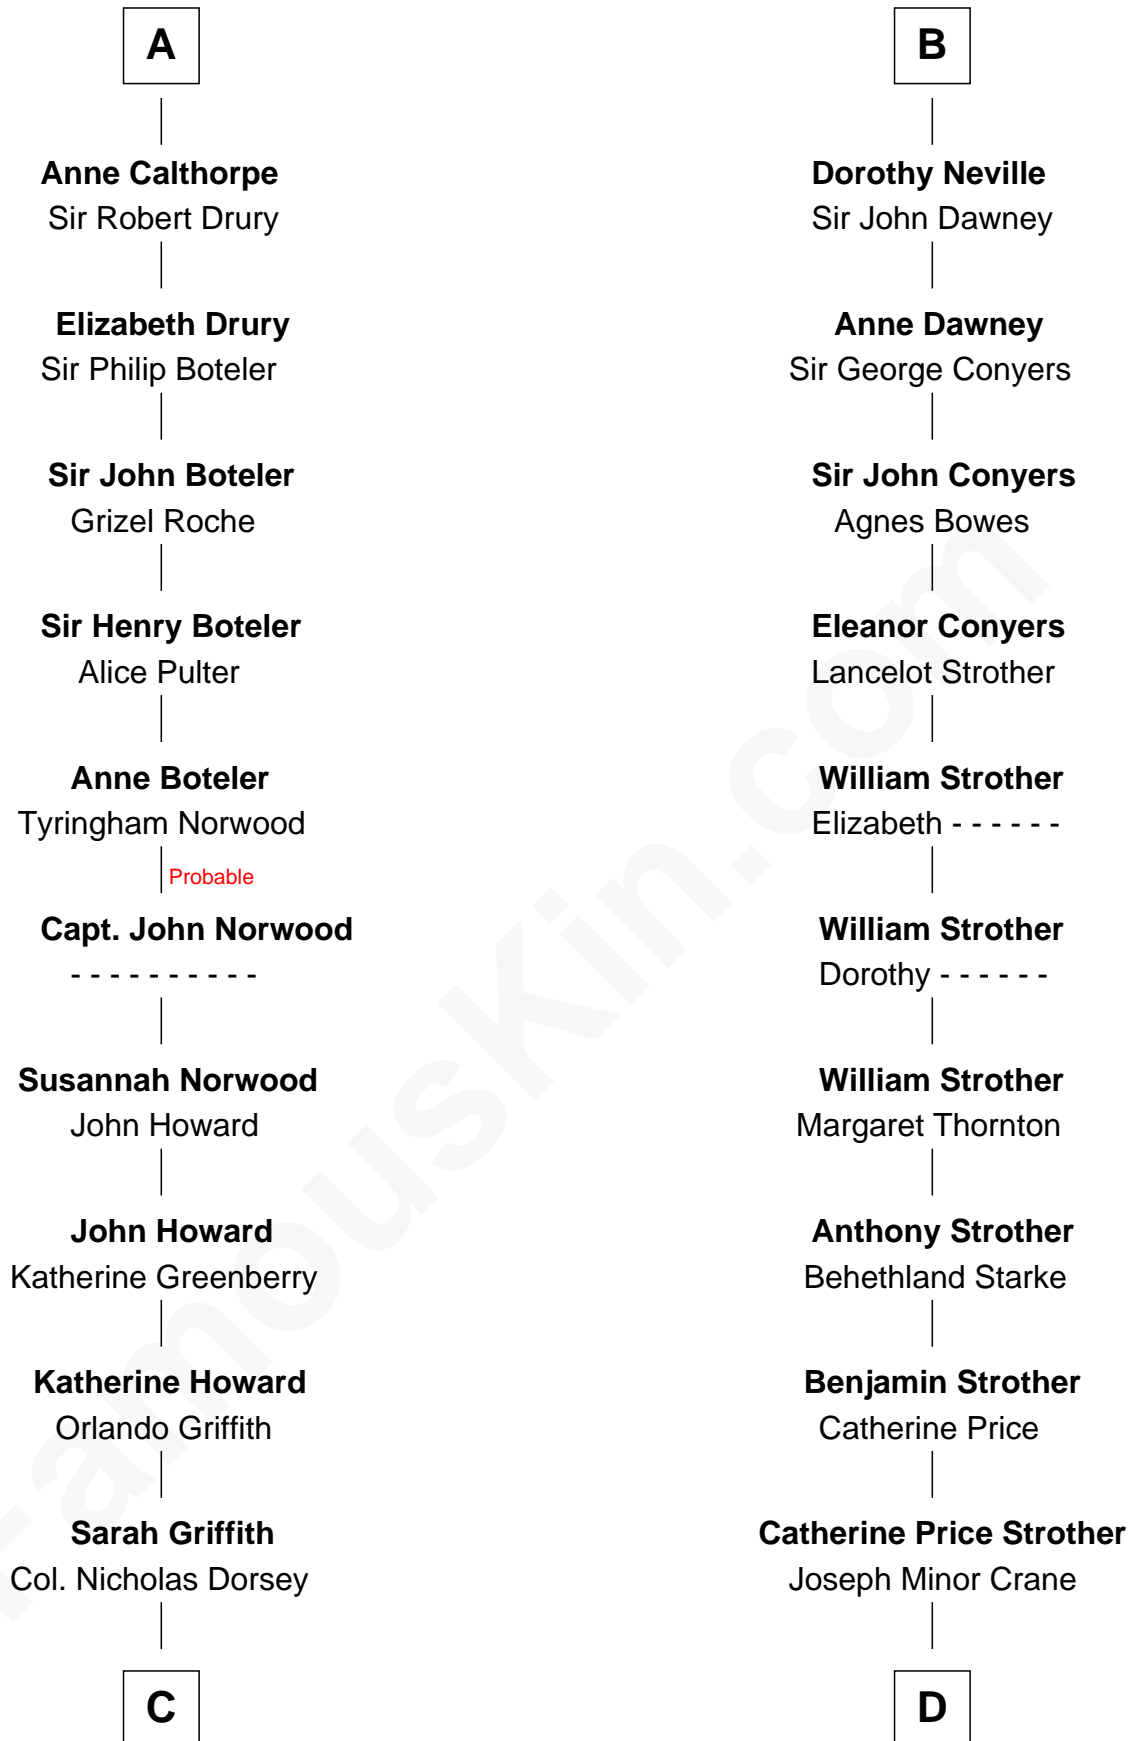

# FamousKin.com Relationship Chart of

**Jesse James**

*Outlaw, Bank Robber, Murderer*

20th cousin 1 time removed of

**Randolph Scott**

*Movie Actor*

**King Edward I**  
Eleanor of Castile

**Joan of Acre**  
Sir Gilbert de Clare

**Elizabeth Stapleton**  
Sir William Calthorpe

**A**

**Edward II, King of England**  
Isabella of France

**Edward III, King of England**  
Philippa of Hainault

**John of Gaunt**  
Katherine Roet

**Joan Beaufort**  
Sir Ralph Neville

**George Neville**  
Elizabeth Beauchamp

**Sir Henry Neville**  
Joan Bouchier

**Sir Richard Neville**  
Anne Stafford

**B**

**C**

**Rachel Dorsey**  
Anthony Lindsay

**Anthony Lindsay**  
Ailsey Cole

**Sarah Lindsay**  
James Cole

**Zerelda Elizabeth Cole**  
Robert Sallee James

**Jesse James**  
*Outlaw, Bank Robber, Murderer*

**D**

**John William Crane**  
Margaret Ann Sadler

**Joseph Minor Crane**  
Lavinia Lionberger

**Lucy Lionberger Crane**  
George Grant Scott