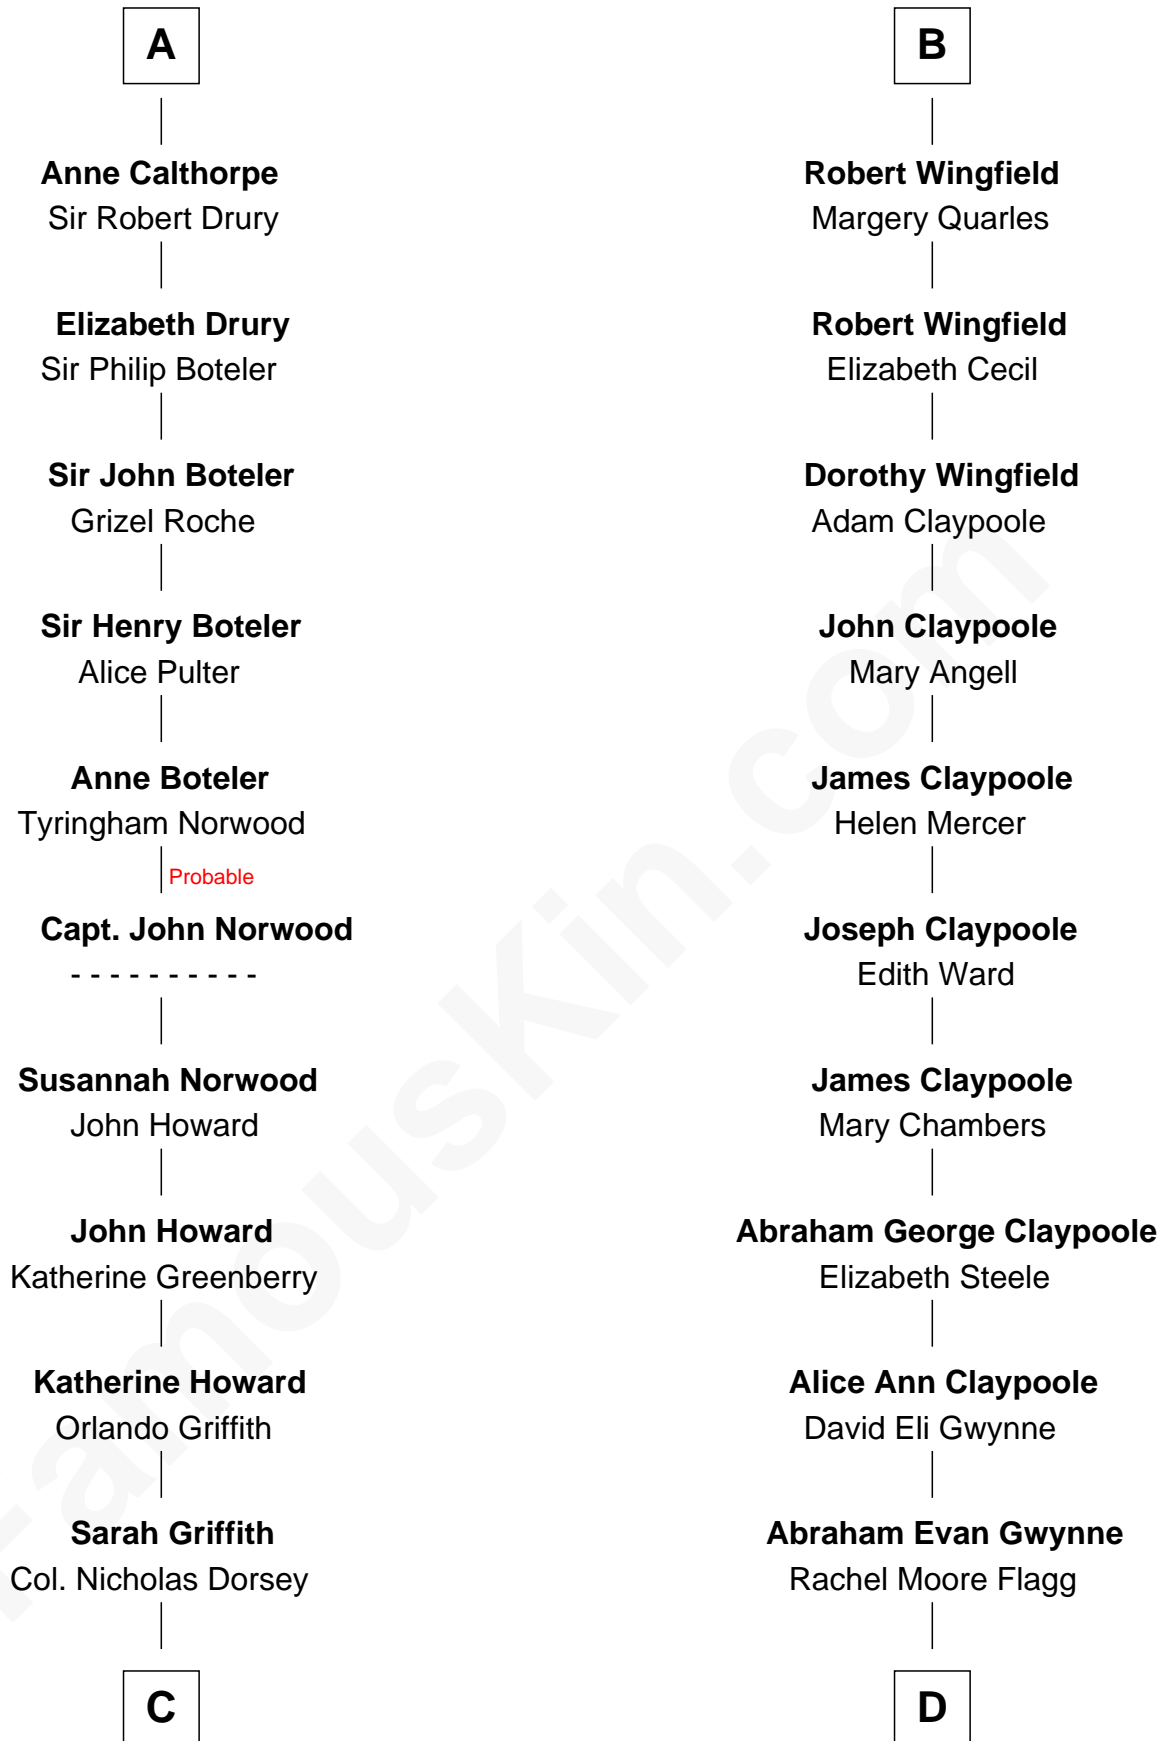

# FamousKin.com Relationship Chart of

**Jesse James**

*Outlaw, Bank Robber, Murderer*

19th cousin 2 times removed of

**Gloria Vanderbilt**

*Fashion Designer*

**Sir Richard de Clare**

Maud de Lacy

Juliana FitzMaurice

**Margaret de Clare**

Bartholomew de Badlesmere

**Elizabeth de Badlesmere**

Sir William de Bohun

**Elizabeth de Bohun**

Sir Richard Fitzalan

**Elizabeth Fitzalan**

Sir Robert Goushill

**Elizabeth Goushill**

Sir Robert Wingfield

**Sir Henry Wingfield**

Elizabeth Rookes

**B**

**C**

**Rachel Dorsey**  
Anthony Lindsay

**Anthony Lindsay**  
Ailsey Cole

**Sarah Lindsay**  
James Cole

**Zerelda Elizabeth Cole**  
Robert Sallee James

**Jesse James**  
*Outlaw, Bank Robber, Murderer*

**D**

**Alice Claypoole Gwynne**  
Cornelius Vanderbilt