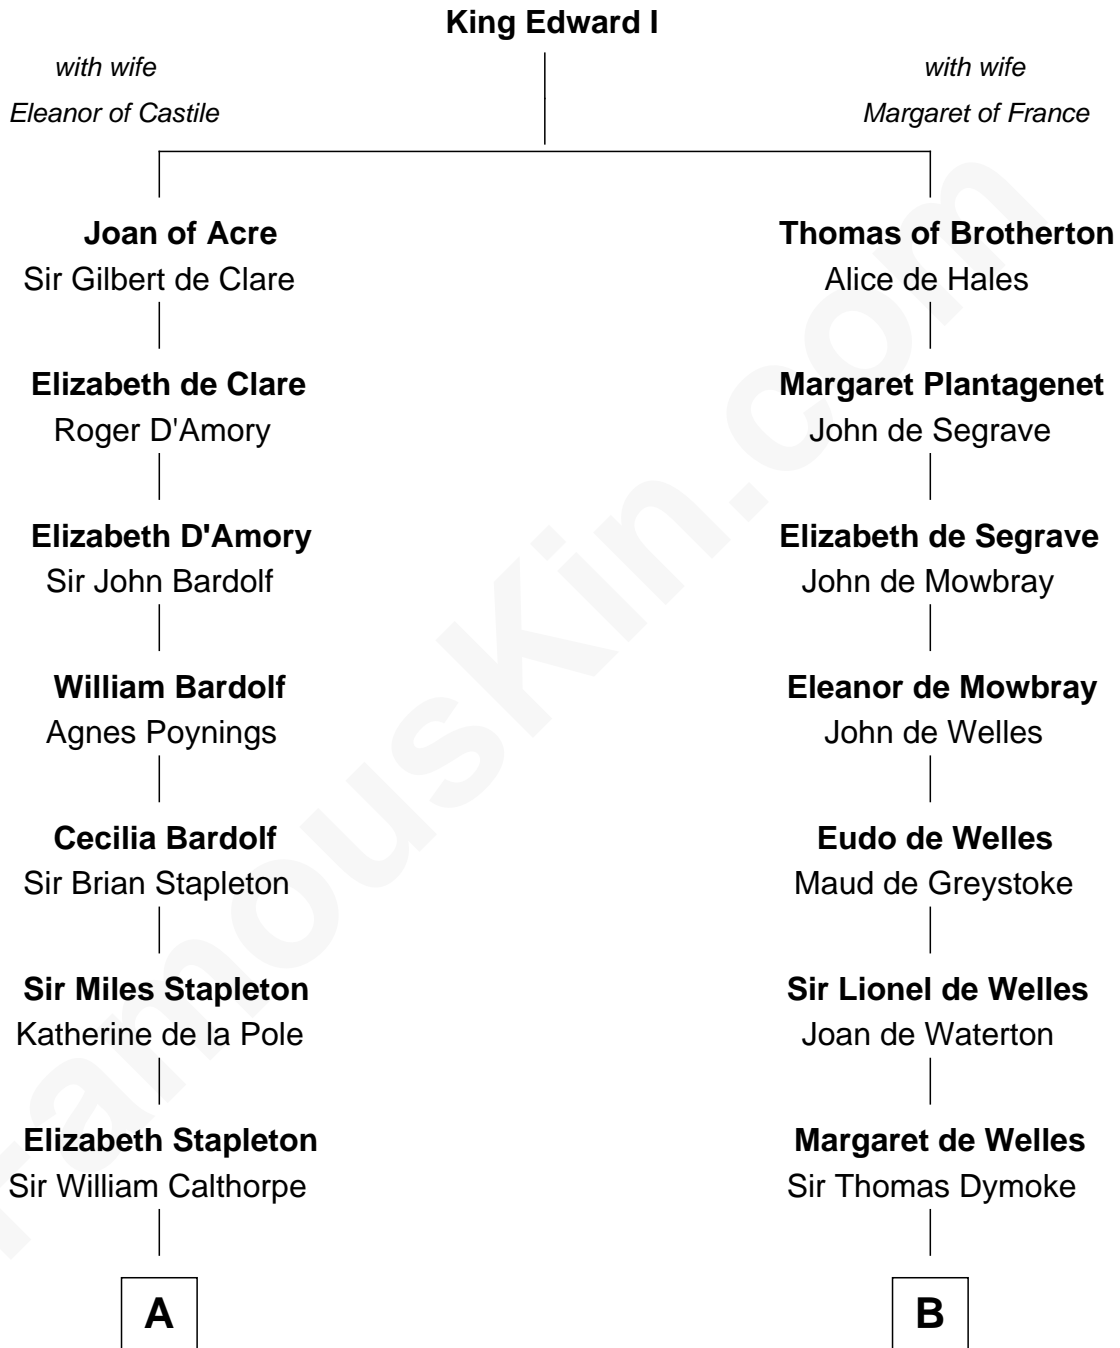

# FamousKin.com Relationship Chart of

**Jesse James**

*Outlaw, Bank Robber, Murderer*

21st cousin of

**Ray Bradbury**

*Author of The Martian Chronicles*

**C**

**Rachel Dorsey**  
Anthony Lindsay

**Anthony Lindsay**  
Ailsey Cole

**Sarah Lindsay**  
James Cole

**Zerelda Elizabeth Cole**  
Robert Sallee James

**Jesse James**  
*Outlaw, Bank Robber, Murderer*

**D**

**Samuel Bradbury**  
Frances Mary Rohead

**Samuel Irving Bradbury**  
Mary Adell Spaulding

**Samuel Hinkston Bradbury**  
Minnie Alice Davis

**Leonard Spaulding Bradbury**  
Esther Marie Moberg

**Ray Bradbury**  
*Author of The Martian Chronicles*