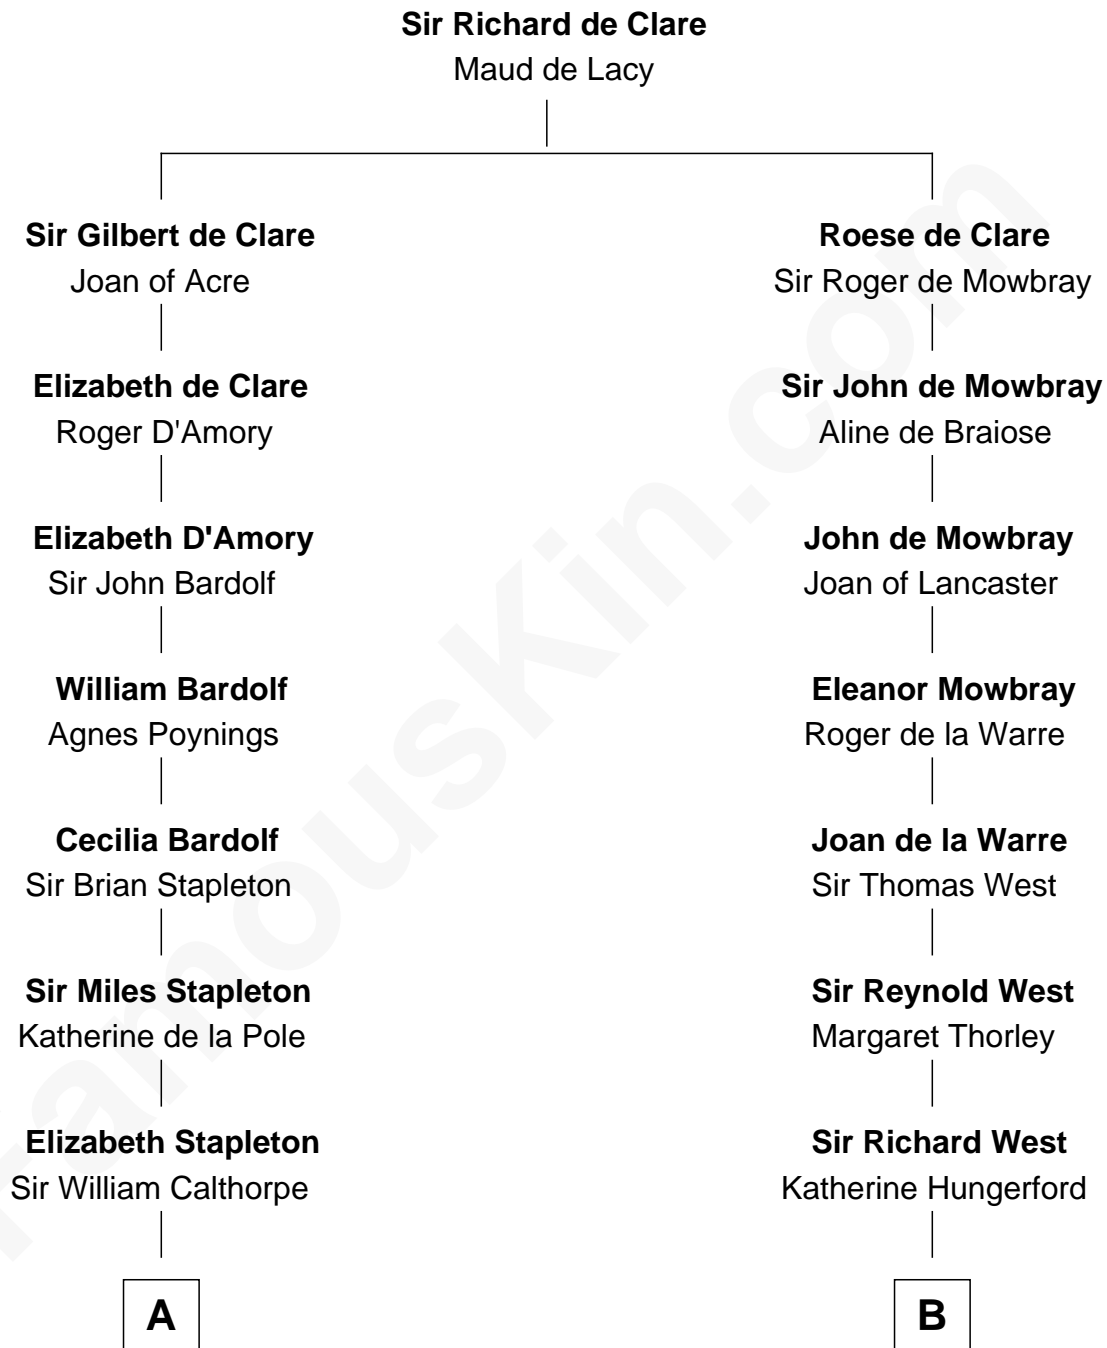

FamousKin.com Relationship Chart of

Jesse James

Outlaw, Bank Robber, Murderer

21st cousin of

Ray Bradbury

Author of The Martian Chronicles

C

Rachel Dorsey
Anthony Lindsay

Anthony Lindsay
Ailsey Cole

Sarah Lindsay
James Cole

Zerelda Elizabeth Cole
Robert Sallee James

Jesse James
Outlaw, Bank Robber, Murderer

D

Samuel Bradbury
Frances Mary Rohead

Samuel Irving Bradbury
Mary Adell Spaulding