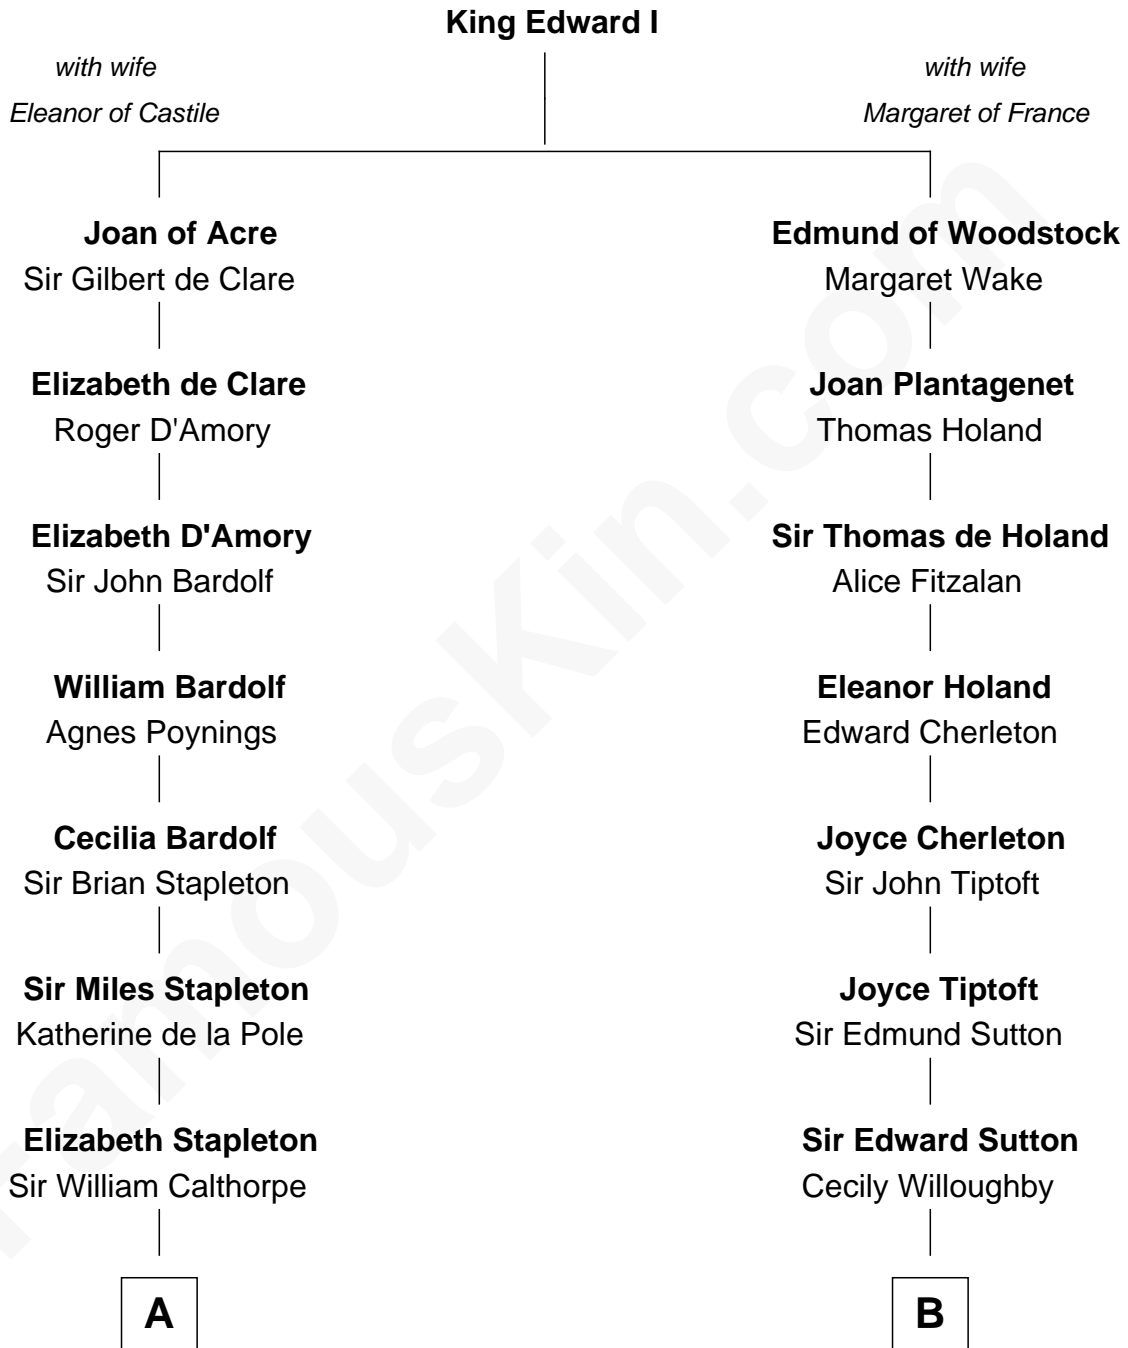

FamousKin.com Relationship Chart of

Jesse James

Outlaw, Bank Robber, Murderer

20th cousin 1 time removed of

Alan Shepard

Mercury and Apollo Astronaut

C

Rachel Dorsey
Anthony Lindsay

Anthony Lindsay
Ailsey Cole

Sarah Lindsay
James Cole

Zerelda Elizabeth Cole
Robert Sallee James

Jesse James
Outlaw, Bank Robber, Murderer

D

Thomas Bradbury Bartlett
Victoria Elizabeth Williams Cilley

Annie Elizabeth Bartlett
Frederick Johnson Shepard