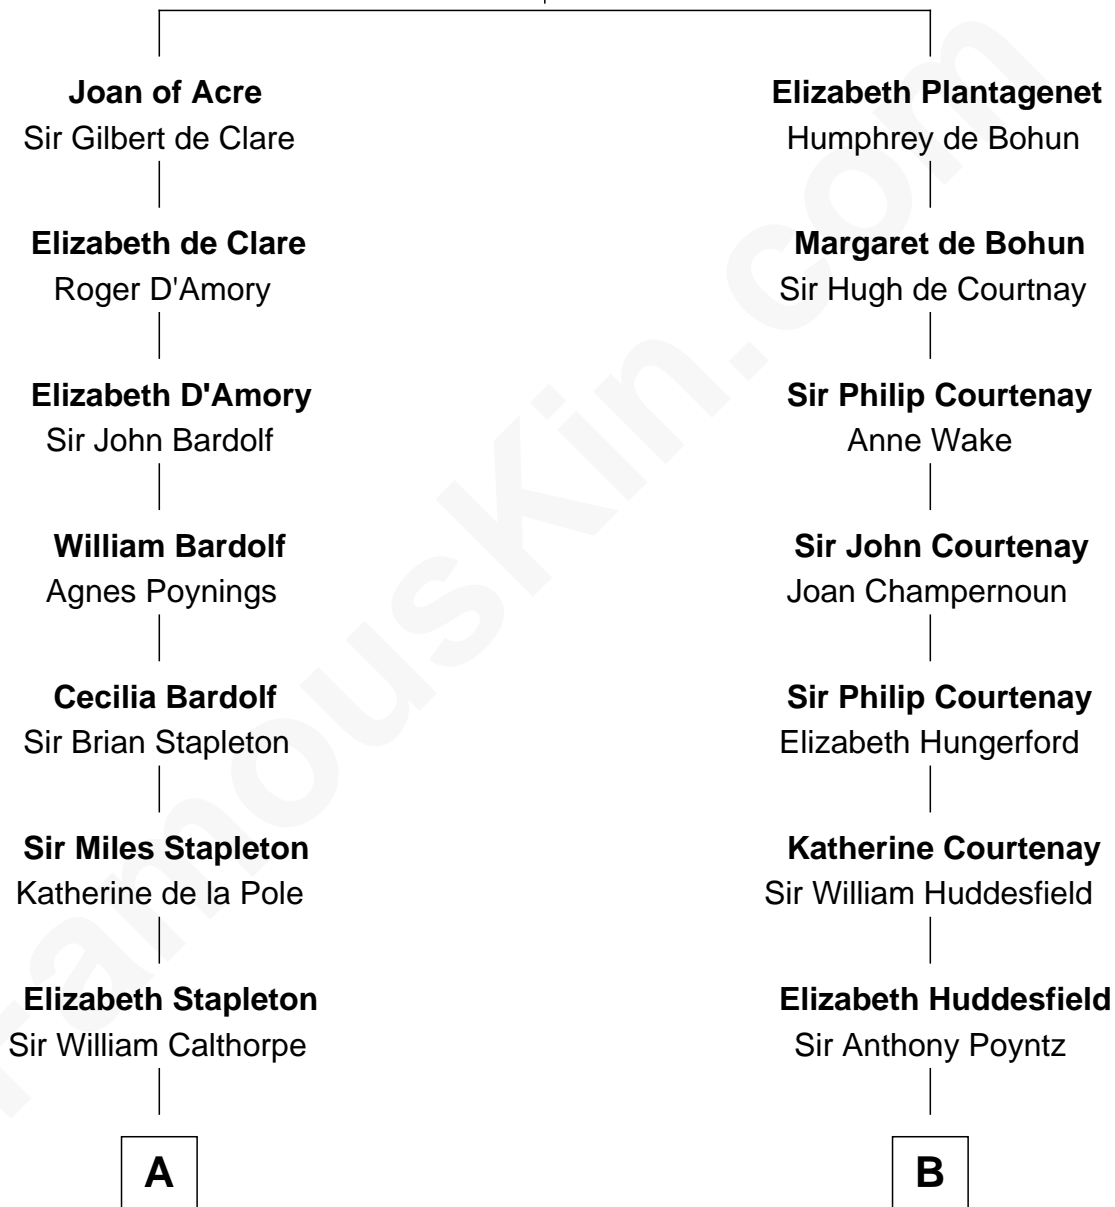

FamousKin.com Relationship Chart of

Jesse James

Outlaw, Bank Robber, Murderer

16th cousin 5 times removed of

Charles Darwin

Theory of Evolution

King Edward I
Eleanor of Castile

C

—
Rachel Dorsey
Anthony Lindsay

—
Anthony Lindsay
Ailsey Cole

—
Sarah Lindsay
James Cole

—
Zerelda Elizabeth Cole
Robert Sallee James

—
Jesse James
Outlaw, Bank Robber, Murderer

FamousKin.com