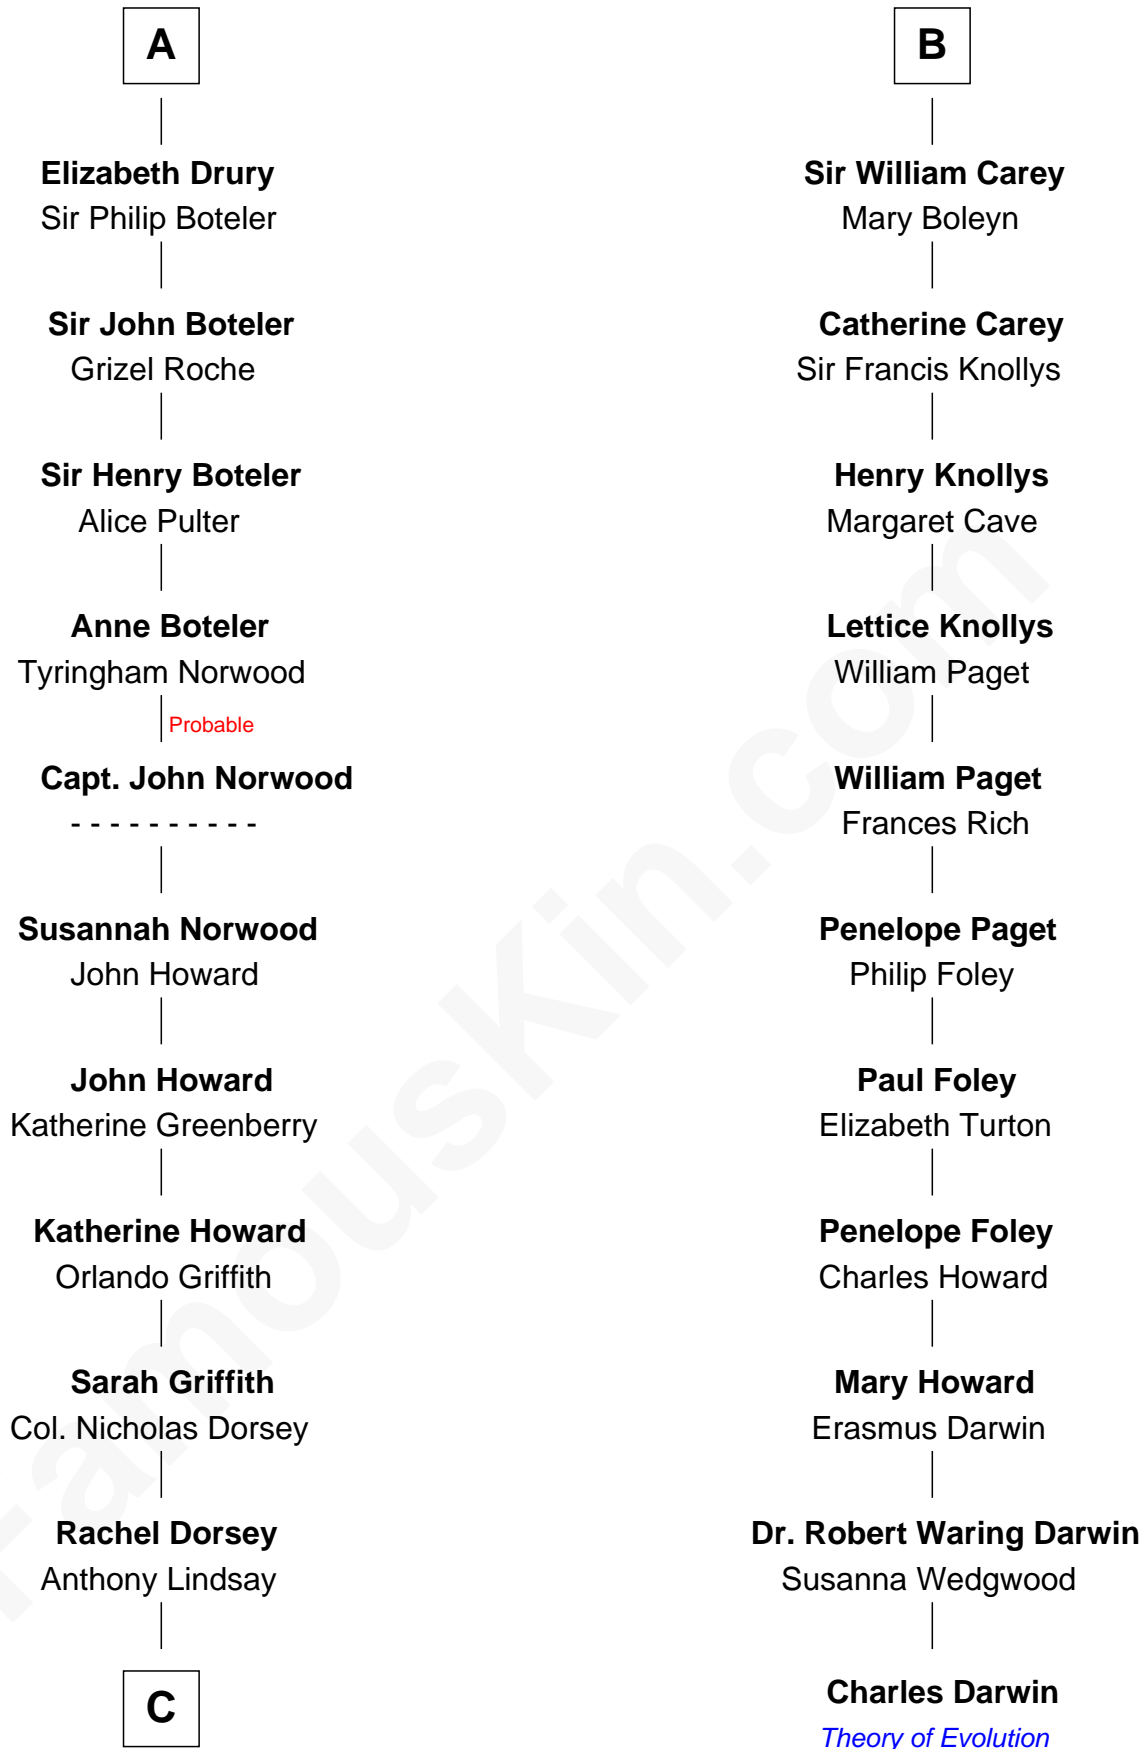

FamousKin.com Relationship Chart of

Jesse James

Outlaw, Bank Robber, Murderer

17th cousin 3 times removed of

Charles Darwin

Theory of Evolution

Sir Gilbert de Clare

Joan of Acre

Hugh le Despencer

Elizabeth le Despencer

Maurice de Berkeley

Thomas de Berkeley

Margaret de Lisle

Elizabeth de Berkeley

Richard de Beauchamp

Eleanor Beauchamp

Edmund Beaufort

Eleanor Beaufort

Sir Robert Spencer

Margaret Spencer

Sir Thomas Carey

B

C

—
Anthony Lindsay

Ailsey Cole

—
Sarah Lindsay

James Cole

—
Zerelda Elizabeth Cole

Robert Sallee James

—
Jesse James

Outlaw, Bank Robber, Murderer

FamousKin.com