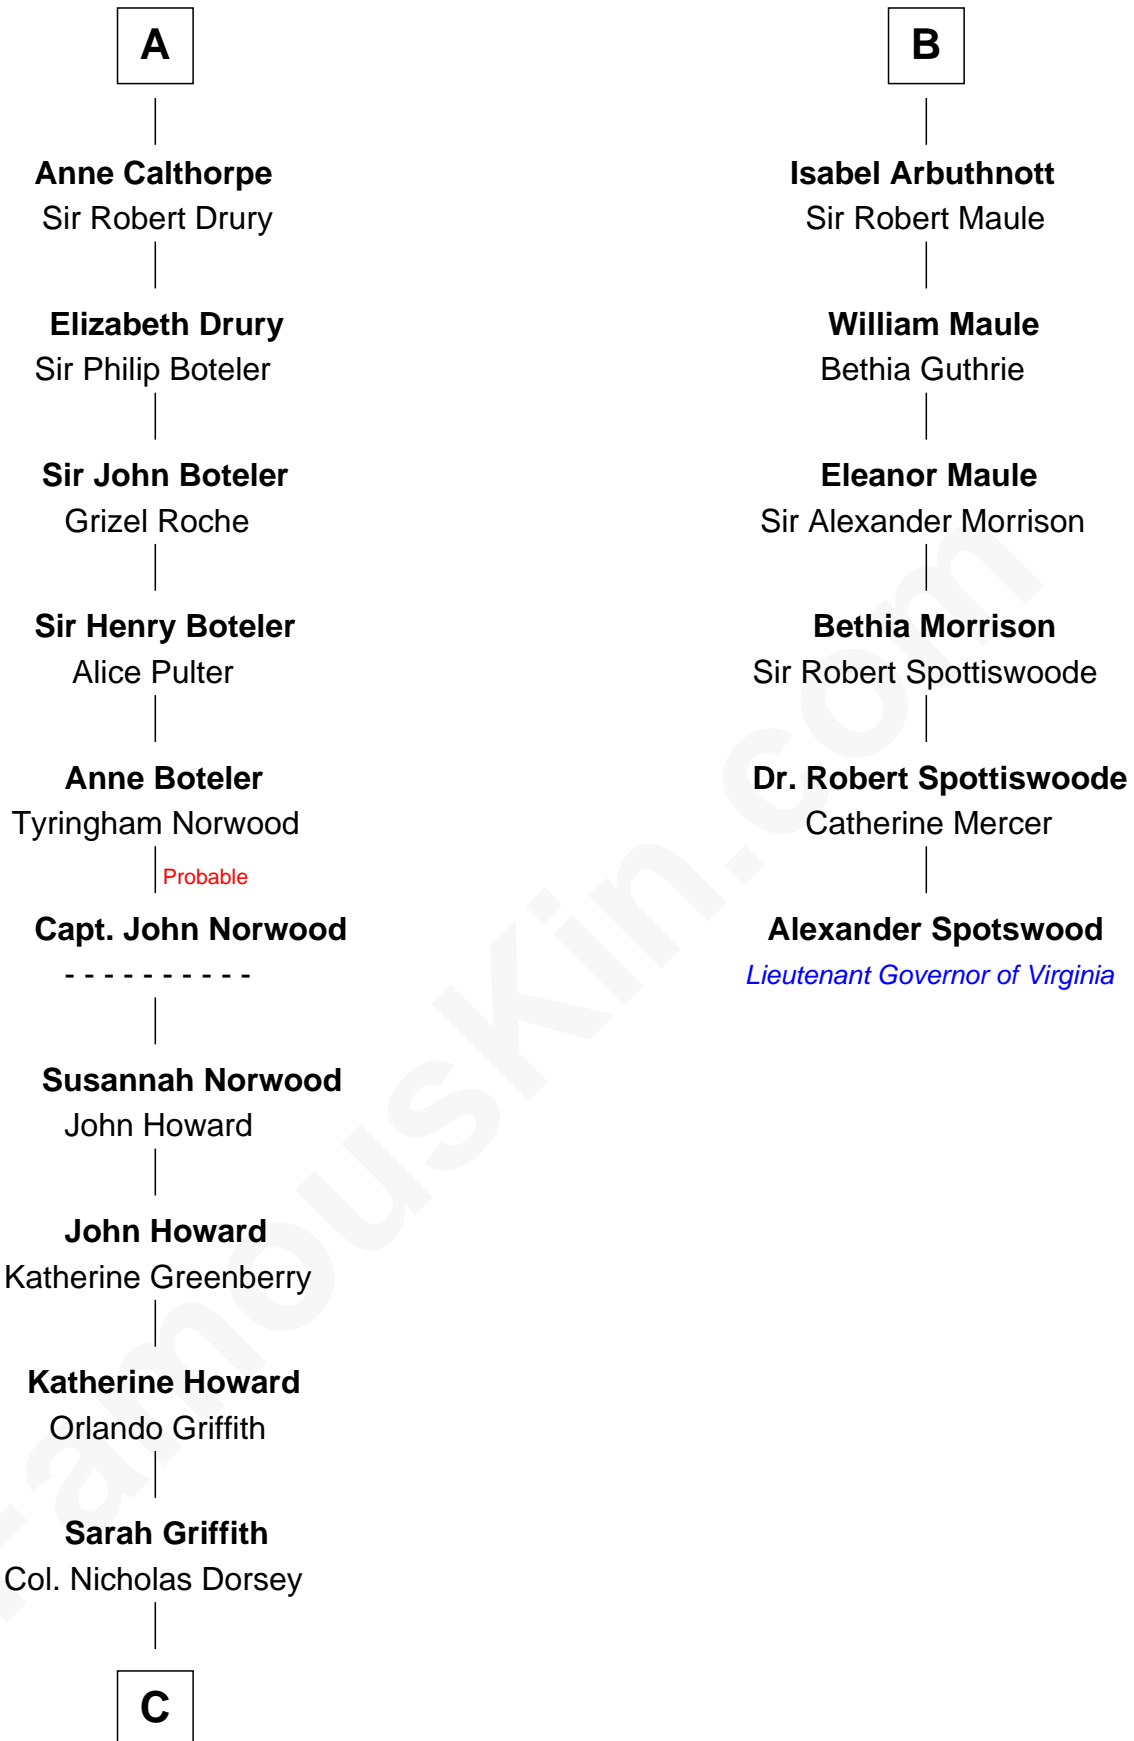

FamousKin.com Relationship Chart of

Jesse James

Outlaw, Bank Robber, Murderer

12th cousin 9 times removed of

Alexander Spotswood

Lieutenant Governor of Virginia

King Edward I
Eleanor of Castile

Joan of Acre
Sir Gilbert de Clare

Elizabeth de Clare
Roger D'Amory

Elizabeth D'Amory
Sir John Bardolf

William Bardolf
Agnes Poynings

Cecilia Bardolf
Sir Brian Stapleton

Sir Miles Stapleton
Katherine de la Pole

Elizabeth Stapleton
Sir William Calthorpe

A

Edward II, King of England
Isabella of France

Edward III, King of England
Philippa of Hainault

John of Gaunt
Katherine Roet

Sir John Beaufort
Margaret de Holand

Joan Beaufort
Sir James Stewart

John Stewart
Eleanor Sinclair

Jean Stewart
James Arbuthnott

B

C

Rachel Dorsey
Anthony Lindsay

Anthony Lindsay
Ailsey Cole

Sarah Lindsay
James Cole

Zerelda Elizabeth Cole
Robert Sallee James

Jesse James
Outlaw, Bank Robber, Murderer