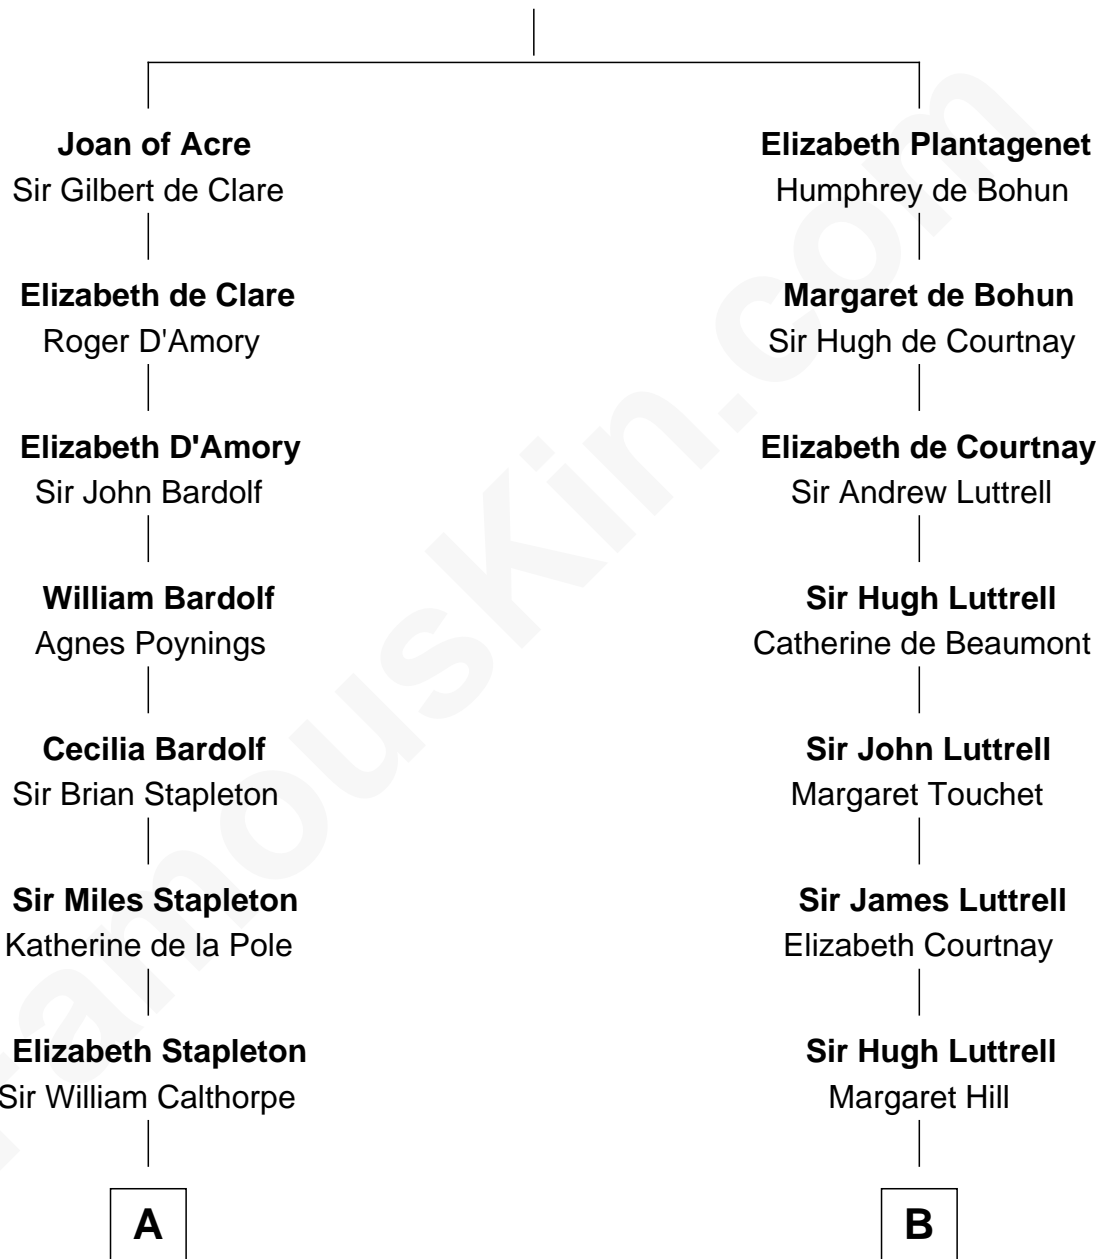

FamousKin.com Relationship Chart of

Jesse James

Outlaw, Bank Robber, Murderer

10th cousin 11 times removed of

Percival Lowell

(c1570 - c1666) Great Migration Immigrant 1639

King Edward I
Eleanor of Castile

C

Rachel Dorsey
Anthony Lindsay

Anthony Lindsay
Ailsey Cole

Sarah Lindsay
James Cole

Zerelda Elizabeth Cole
Robert Sallee James

Jesse James
Outlaw, Bank Robber, Murderer

FamousKin.com