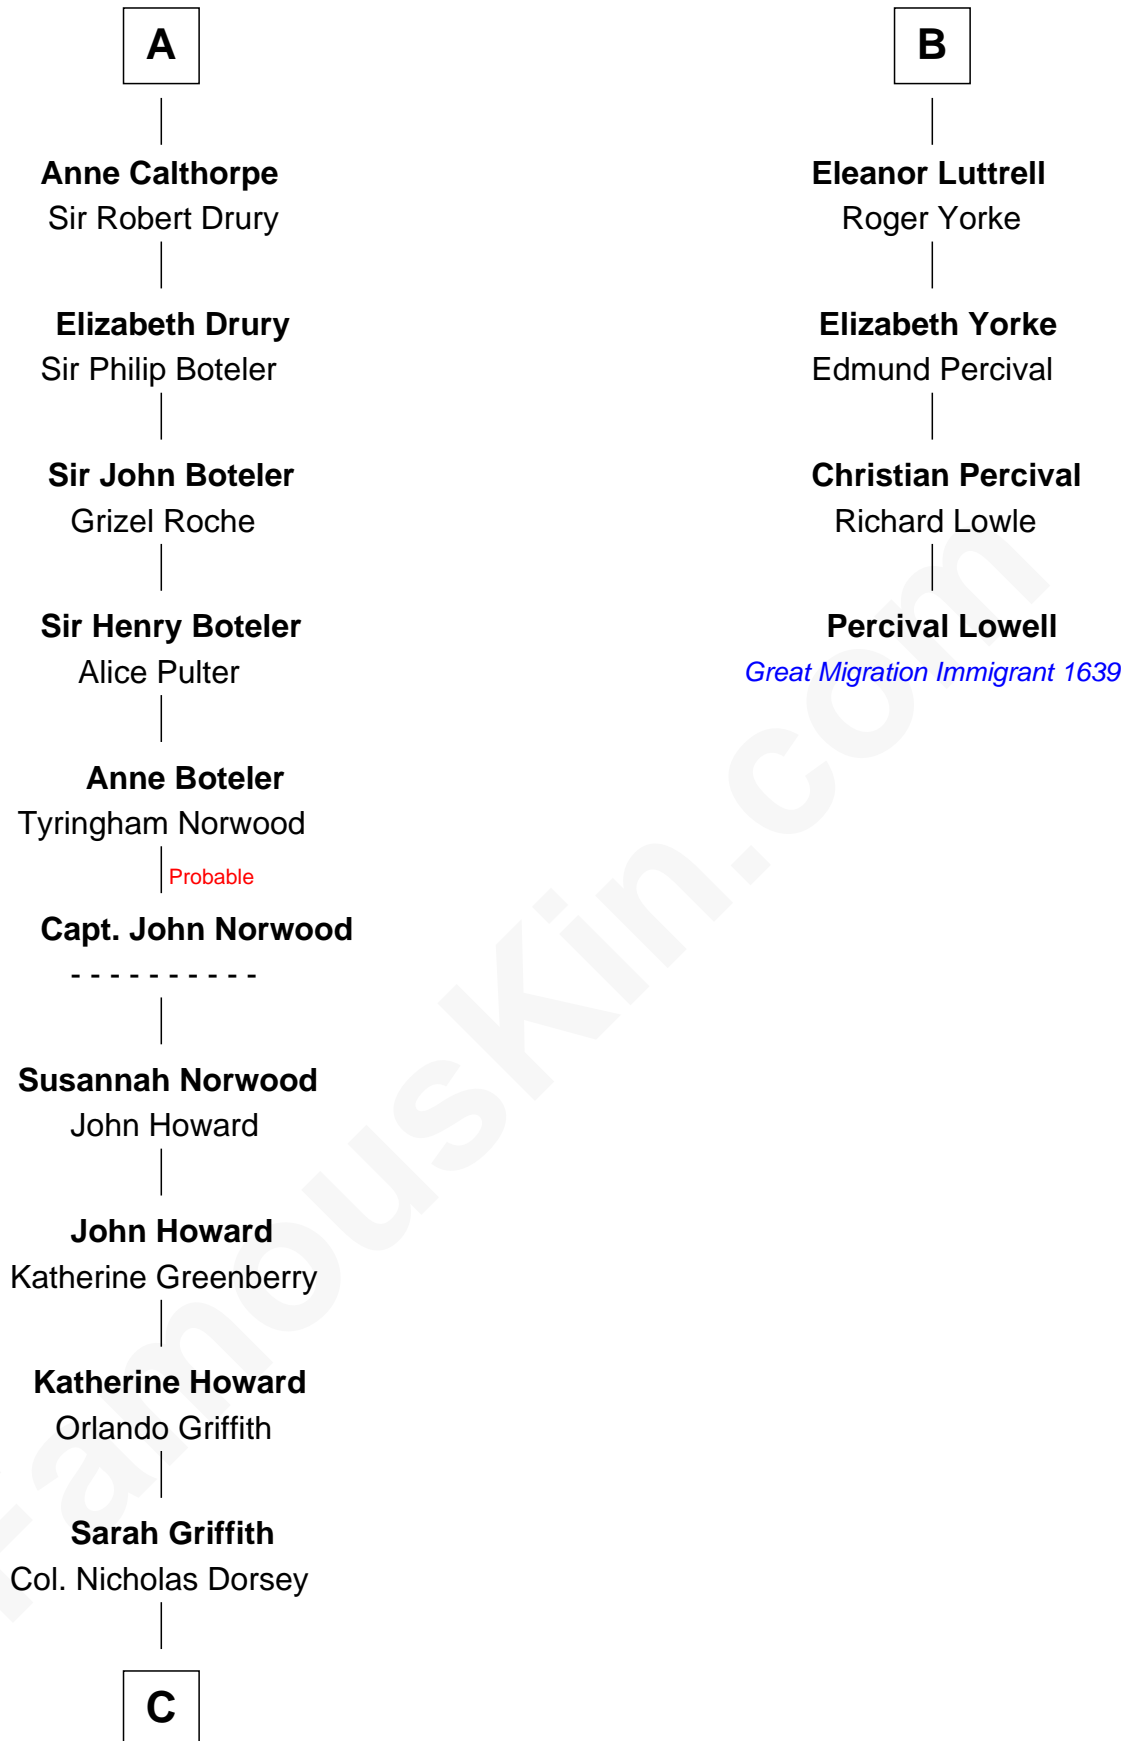

FamousKin.com Relationship Chart of

Jesse James

Outlaw, Bank Robber, Murderer

10th cousin 11 times removed of

Percival Lowell

(c1570 - c1666) Great Migration Immigrant 1639

King Edward I
Eleanor of Castile

C

Rachel Dorsey
Anthony Lindsay

Anthony Lindsay
Ailsey Cole

Sarah Lindsay
James Cole

Zerelda Elizabeth Cole
Robert Sallee James

Jesse James
Outlaw, Bank Robber, Murderer

FamousKin.com