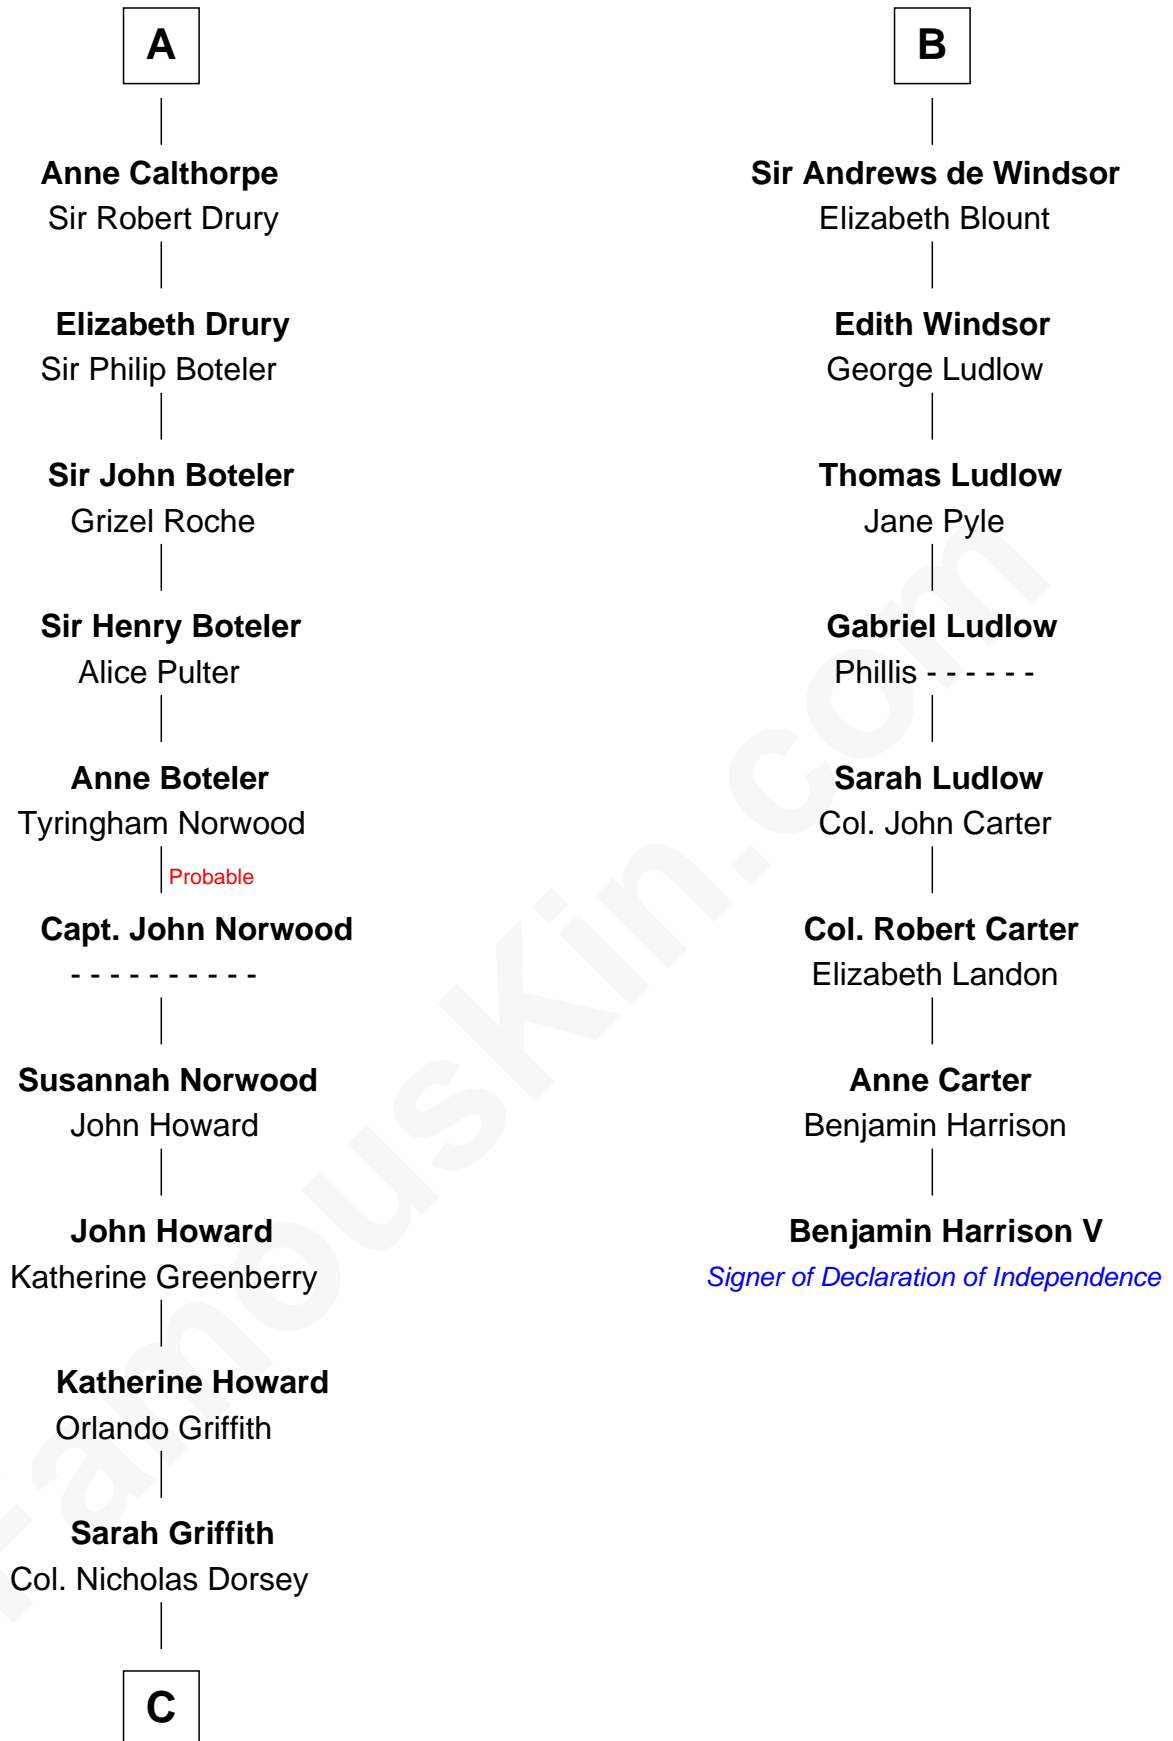

FamousKin.com

Relationship Chart of

Jesse James

Outlaw, Bank Robber, Murderer

14th cousin 7 times removed of

Benjamin Harrison V

Signer of the Declaration of Independence

King Edward I
Eleanor of Castile

C

Rachel Dorsey
Anthony Lindsay

Anthony Lindsay
Ailsey Cole

Sarah Lindsay
James Cole

Zerelda Elizabeth Cole
Robert Sallee James

Jesse James
Outlaw, Bank Robber, Murderer

FamousKin.com