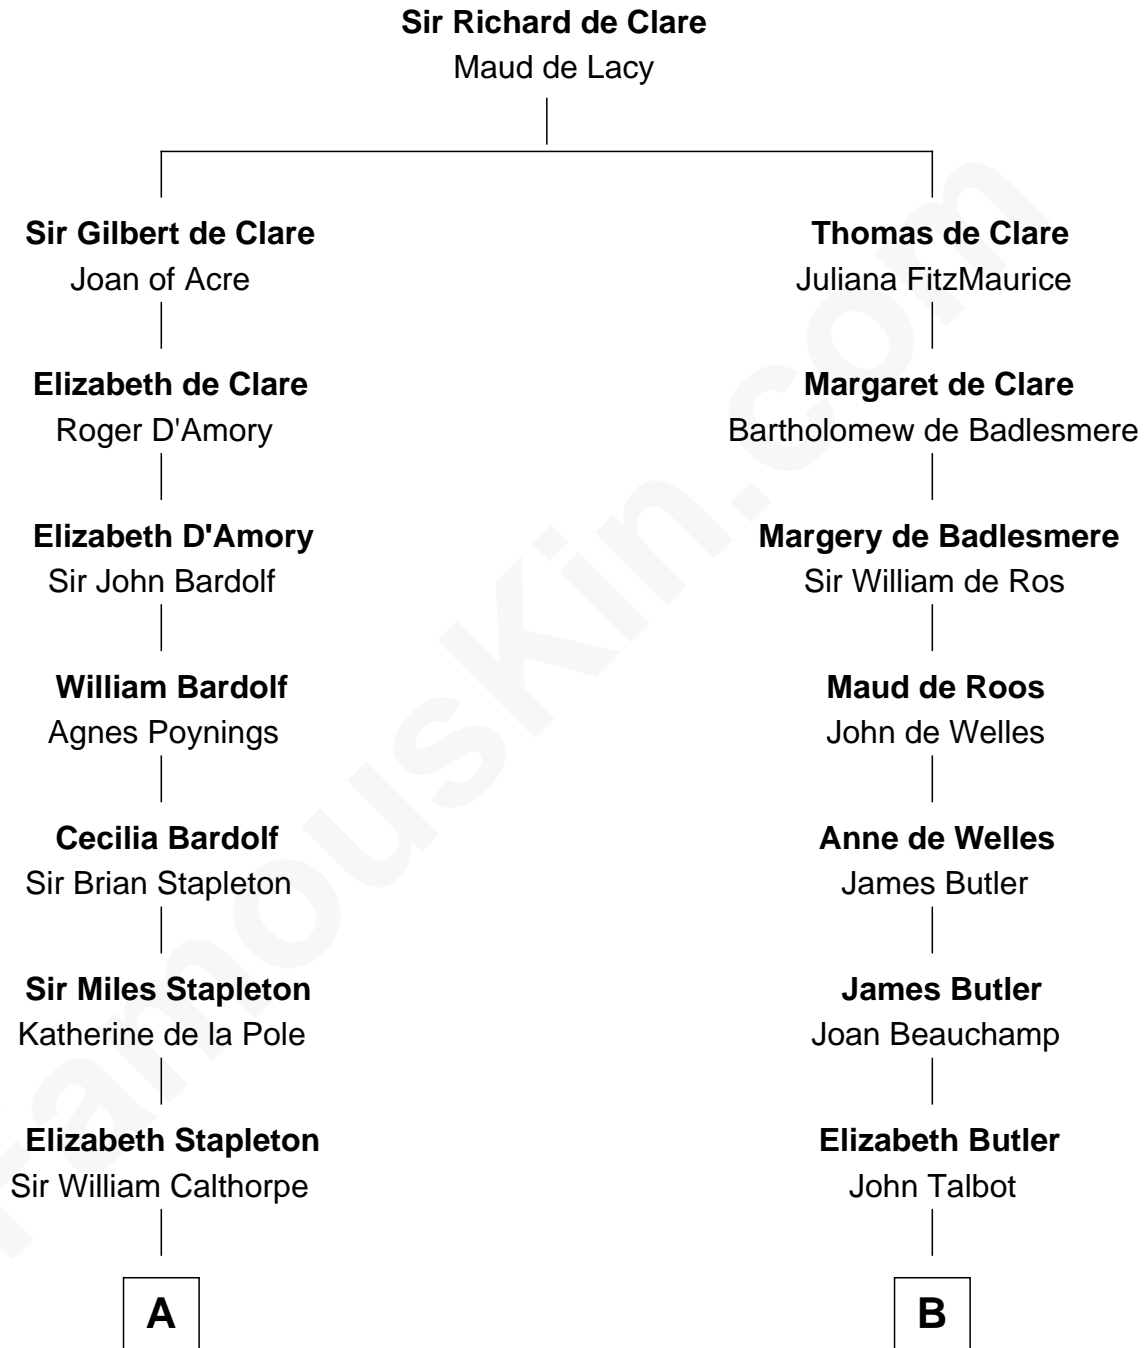

# FamousKin.com Relationship Chart of

**Jesse James**

*Outlaw, Bank Robber, Murderer*

19th cousin 2 times removed of

**Jay Gould**

*American Railroad "Robber Baron"*

**C**

**Rachel Dorsey**  
Anthony Lindsay

**Anthony Lindsay**  
Ailsey Cole

**Sarah Lindsay**  
James Cole

**Zerelda Elizabeth Cole**  
Robert Sallee James

**Jesse James**  
*Outlaw, Bank Robber, Murderer*

**D**

**Anna Osborn**  
Abraham Gould

**John Burr Gould**  
Mary More

**Jay Gould**  
*"Robber Baron"*

FamousKin.com