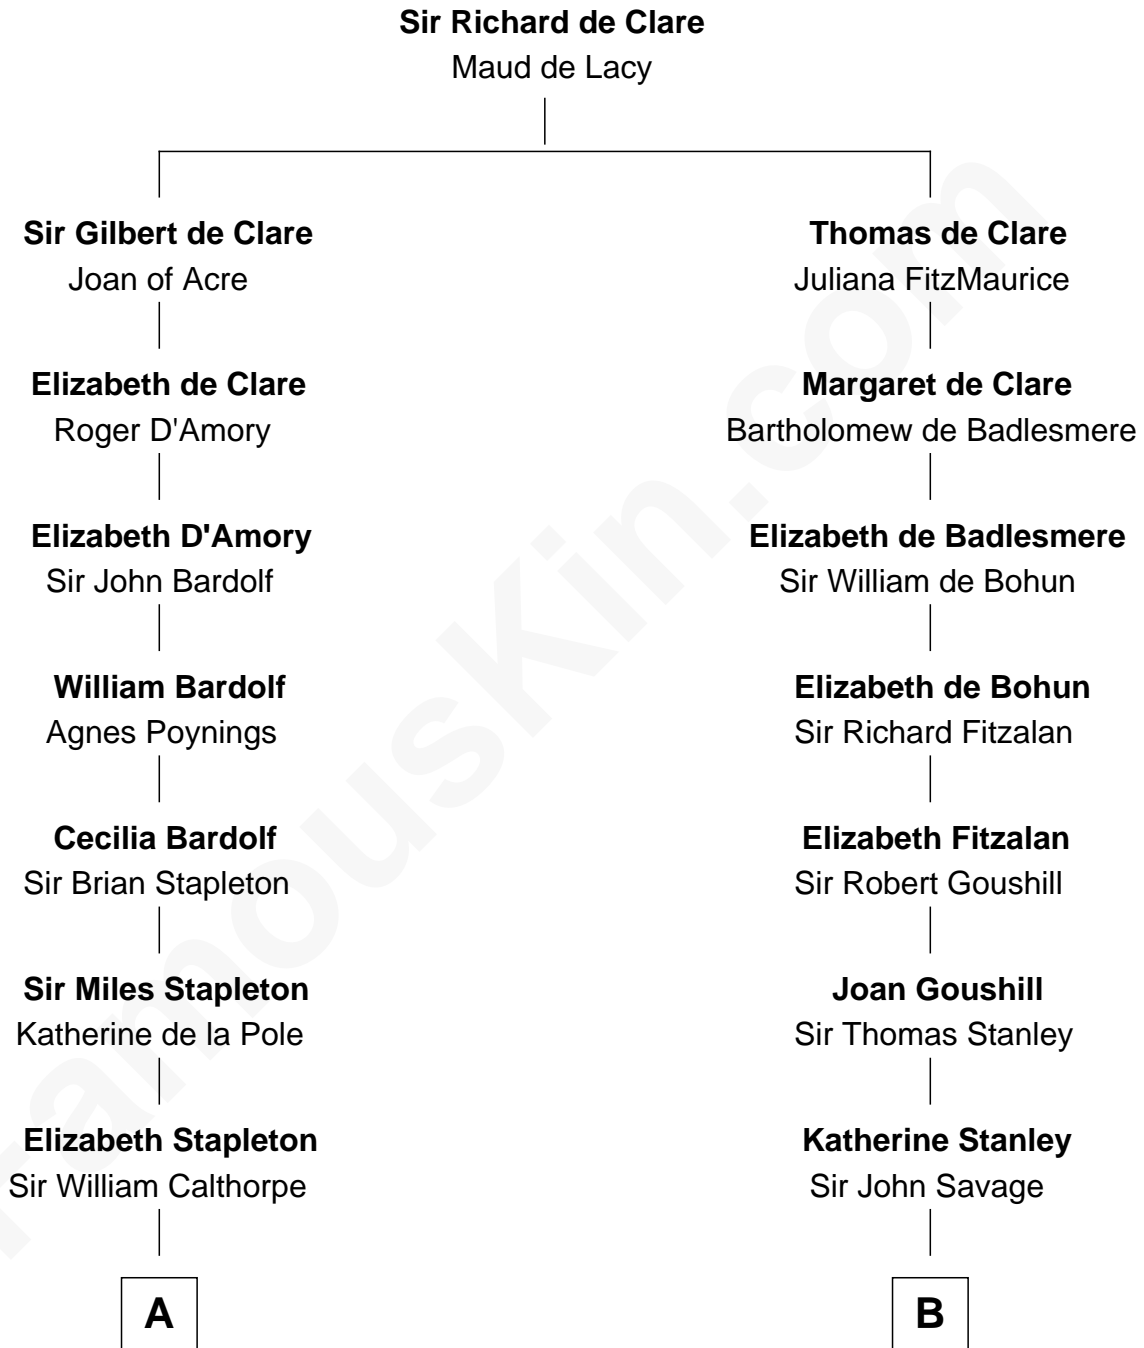

## Relationship Chart of

**Jesse James**

*Outlaw, Bank Robber, Murderer*

21st cousin of

**General George C. Marshall**

*Author of "The Marshall Plan"*

**C**

**Rachel Dorsey**  
Anthony Lindsay

**Anthony Lindsay**  
Ailsey Cole

**Sarah Lindsay**  
James Cole

**Zerelda Elizabeth Cole**  
Robert Sallee James

**Jesse James**  
*Outlaw, Bank Robber, Murderer*

**D**

**Nicholas Taliaferro**  
Ann Champe Taliaferro