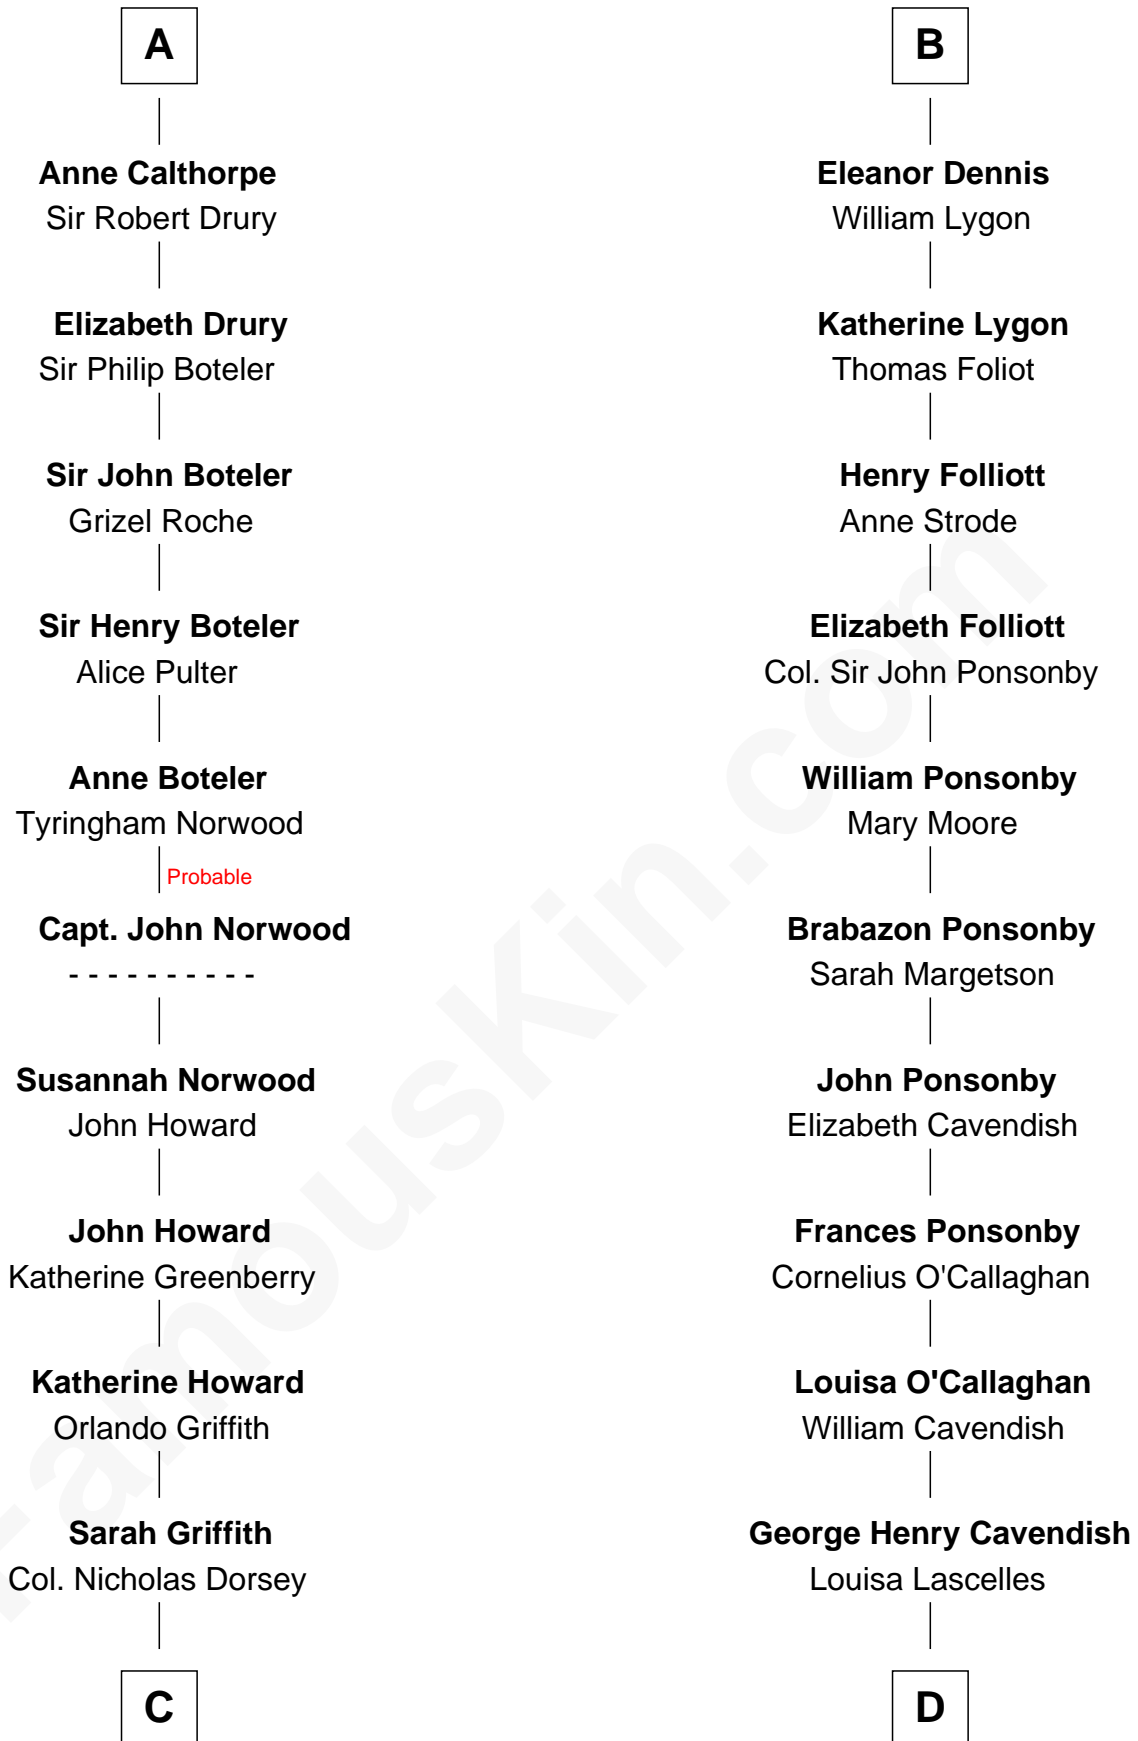

FamousKin.com Relationship Chart of

Jesse James

Outlaw, Bank Robber, Murderer

21st cousin of

Sarah Ferguson

Duchess of York

C

Rachel Dorsey
Anthony Lindsay

Anthony Lindsay
Ailsey Cole

Sarah Lindsay
James Cole

Zerelda Elizabeth Cole
Robert Sallee James

Jesse James
Outlaw, Bank Robber, Murderer

D

Susan Henrietta Cavendish
Henry Robert Brand

Margaret Brand
Algernon Francis Holford Ferguson

Andrew Henry Ferguson
Marian Louisa Montagu-Douglas-Scott

Ronald Ivor Ferguson
Susan Mary Wright

Sarah Ferguson
Duchess of York