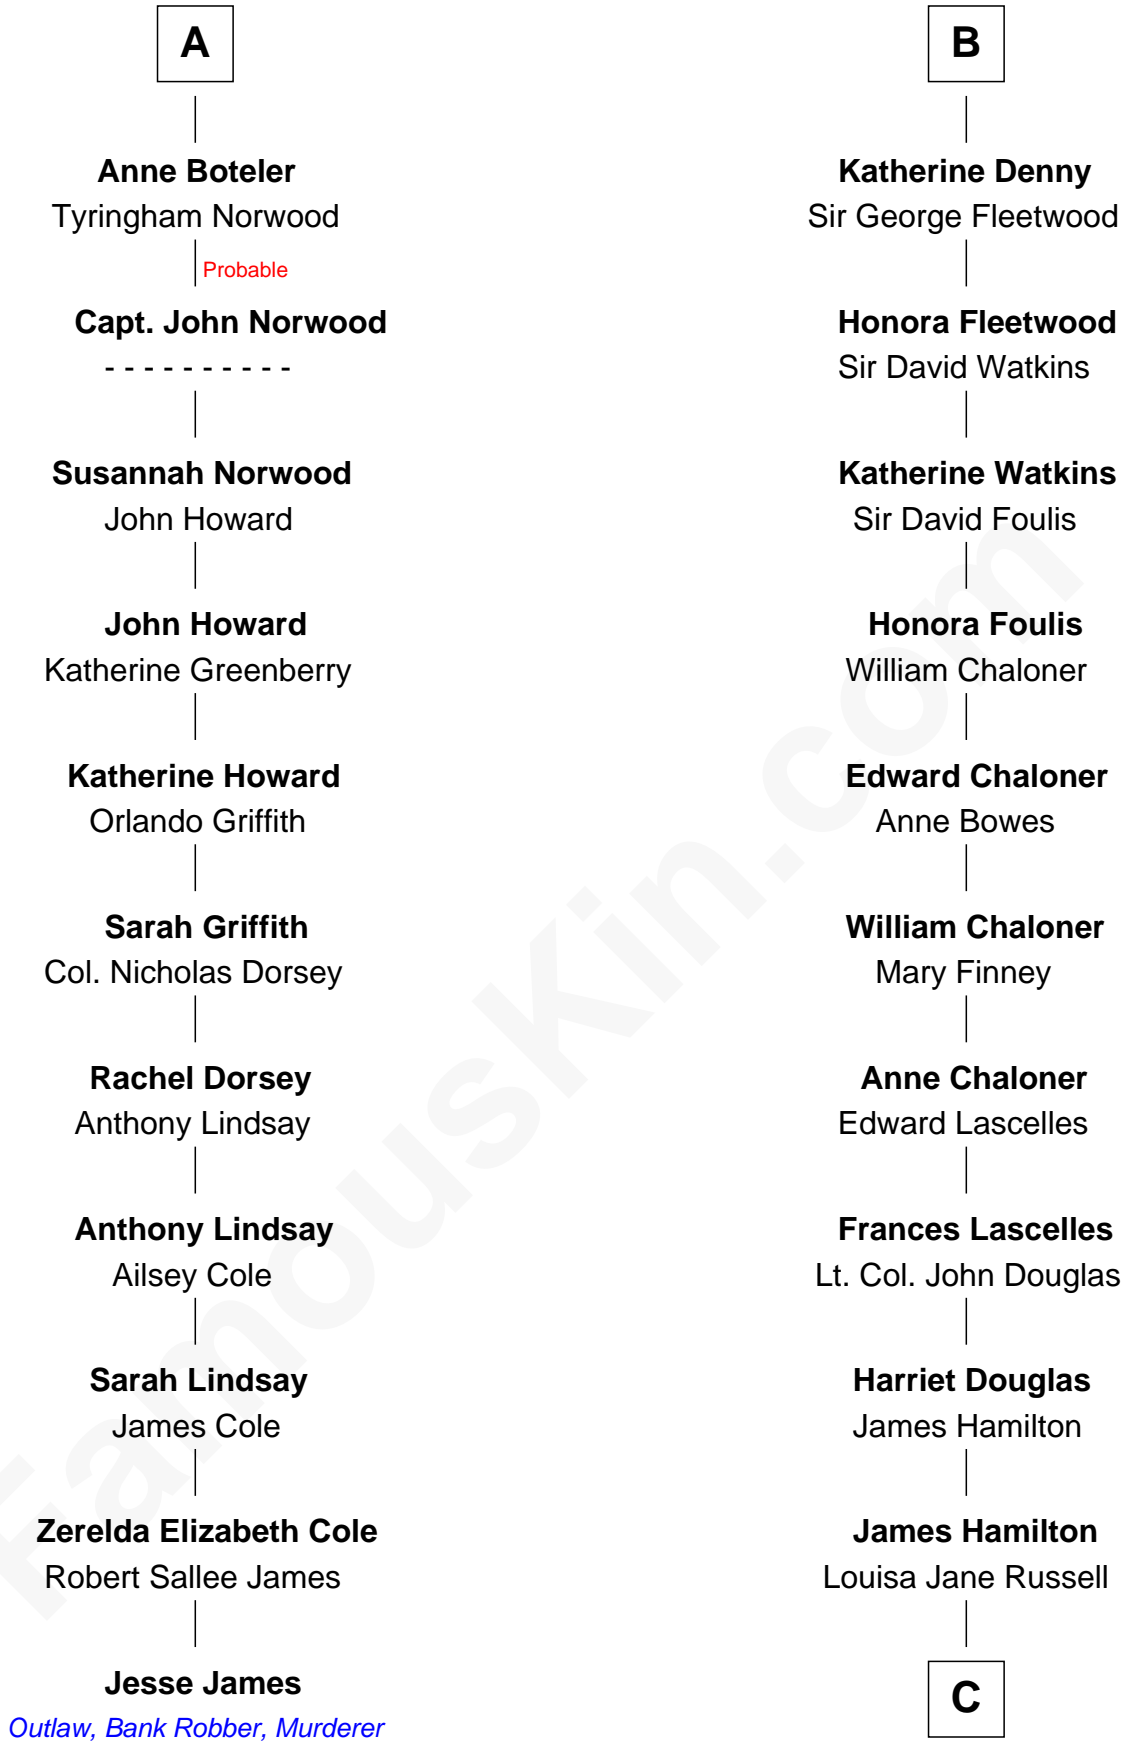

FamousKin.com Relationship Chart of

Jesse James

Outlaw, Bank Robber, Murderer

17th cousin 4 times removed of

Sarah Ferguson

Duchess of York

Sir Michael de la Pole

Katherine Wingfield

Robert Thorley

Margaret Thorley

Sir Reynold West

Sir Richard West

Katherine Hungerford

Sir Thomas West

Elizabeth Mortimer

Elizabeth West

Charles Somerset

Mary Somerset

Sir William Grey

Honora Grey

Henry Denny

B

C

Louisa Jane Hamilton

William Henry Walter Montagu-Douglas-Scott

Herbert Andrew Montagu-Douglas-Scott

Marie Josephine Edwards

Marian Louisa Montagu-Douglas-Scott

Andrew Henry Ferguson

Ronald Ivor Ferguson

Susan Mary Wright

Sarah Ferguson