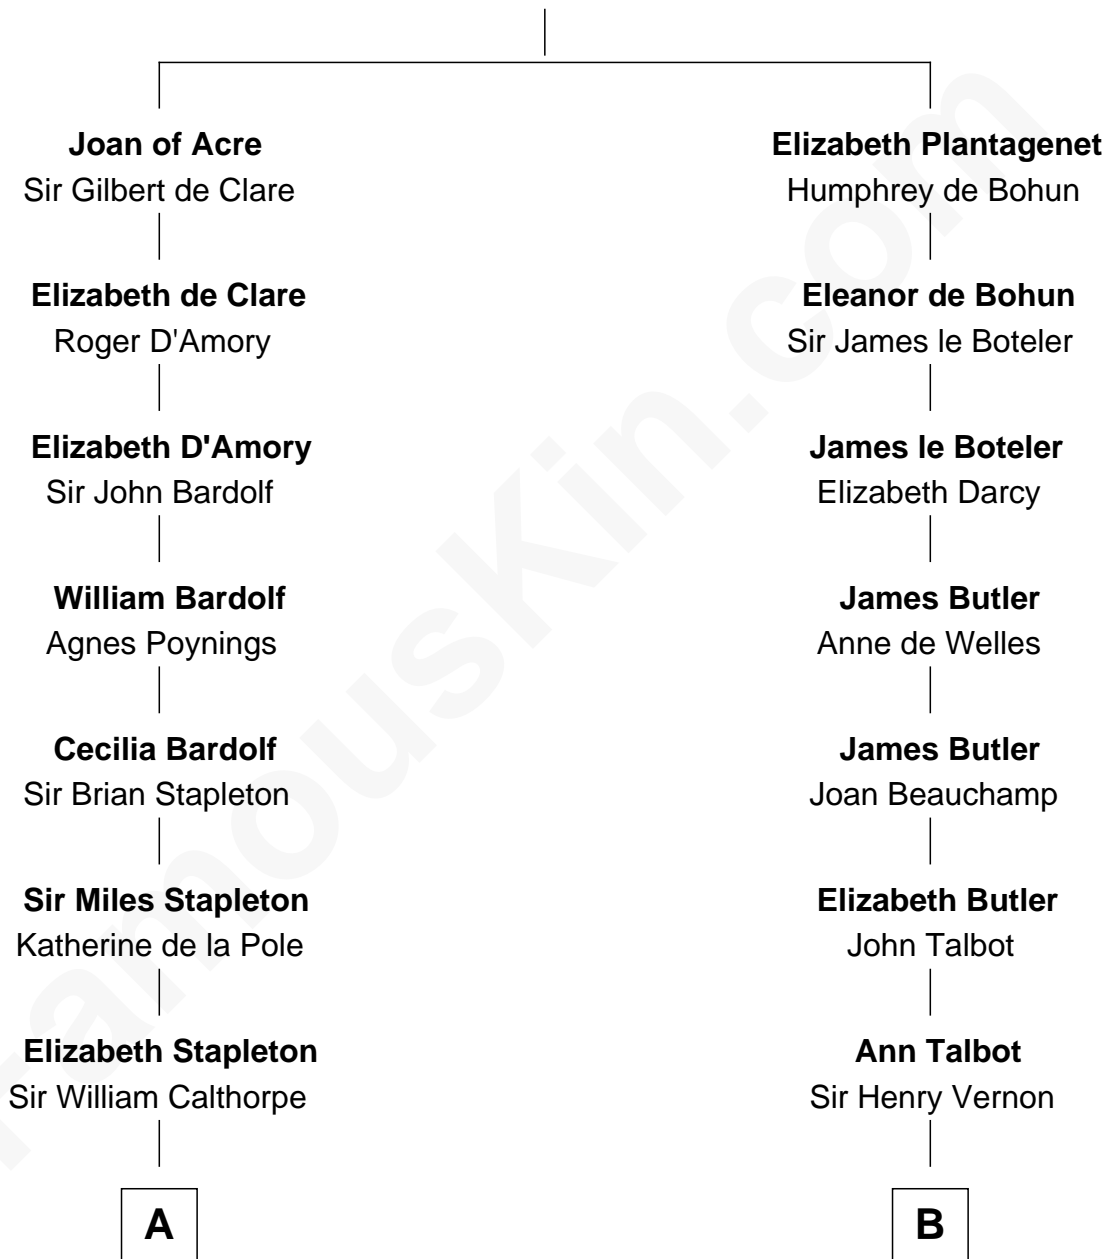

FamousKin.com Relationship Chart of

Jesse James

Outlaw, Bank Robber, Murderer

19th cousin 2 times removed of

Olivia De Havilland

Movie Actress

King Edward I
Eleanor of Castile

C

Rachel Dorsey
Anthony Lindsay

Anthony Lindsay
Ailsey Cole

Sarah Lindsay
James Cole

Zerelda Elizabeth Cole
Robert Sallee James

Jesse James
Outlaw, Bank Robber, Murderer

D

Margaret Letitia Molesworth
Charles Richard De Havilland