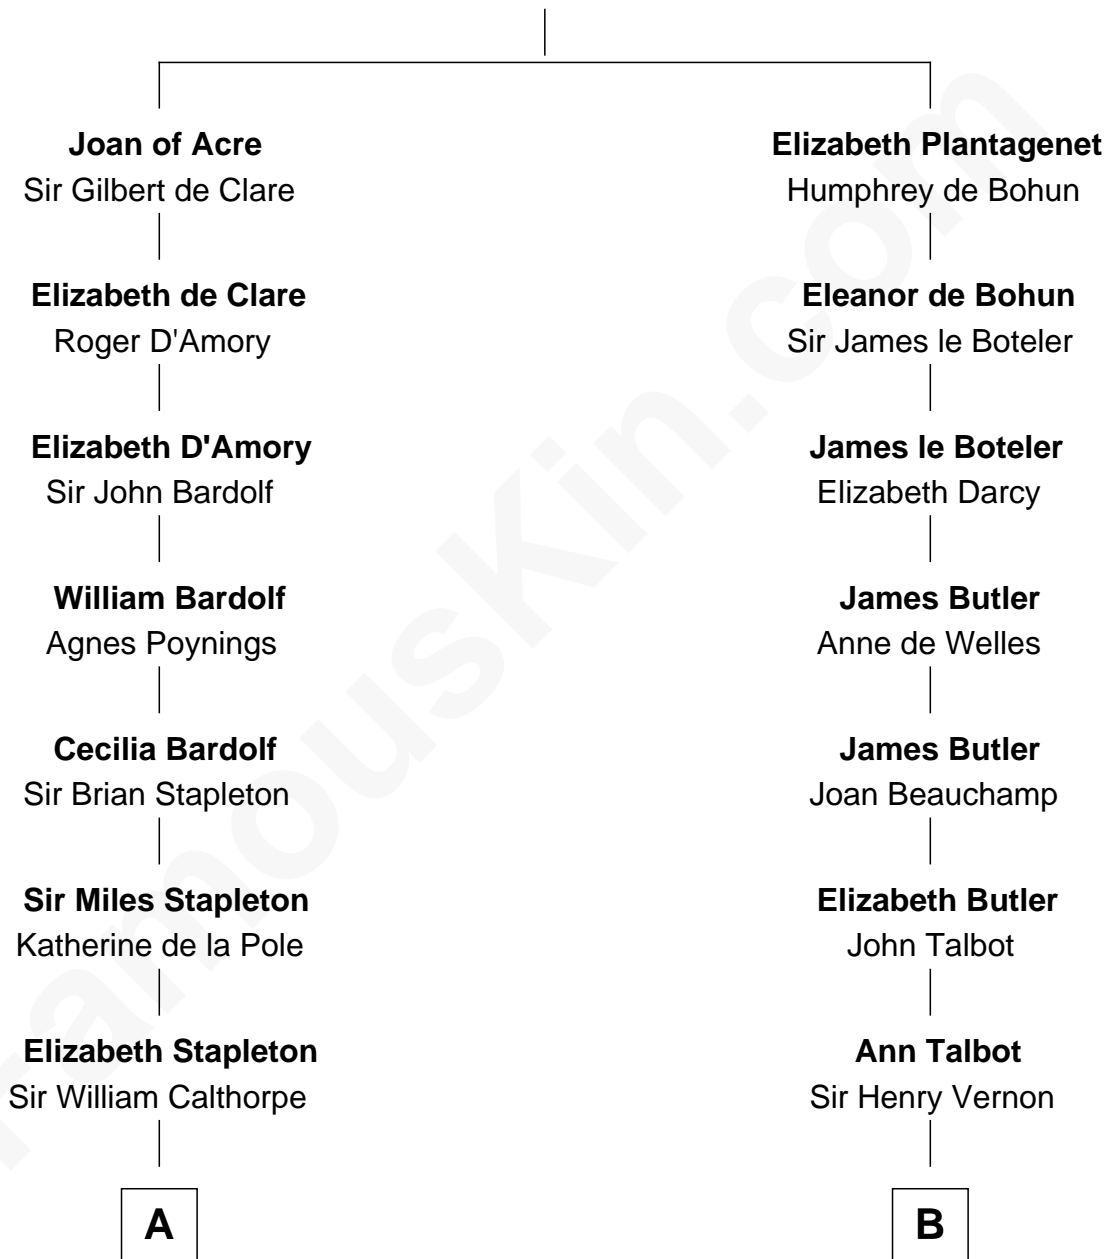

FamousKin.com Relationship Chart of

Jesse James

Outlaw, Bank Robber, Murderer

19th cousin 2 times removed of

Joan Fontaine

Movie Actress

King Edward I
Eleanor of Castile

C

Rachel Dorsey
Anthony Lindsay

Anthony Lindsay
Ailsey Cole

Sarah Lindsay
James Cole

Zerelda Elizabeth Cole
Robert Sallee James

Jesse James
Outlaw, Bank Robber, Murderer

D

Margaret Letitia Molesworth
Charles Richard De Havilland