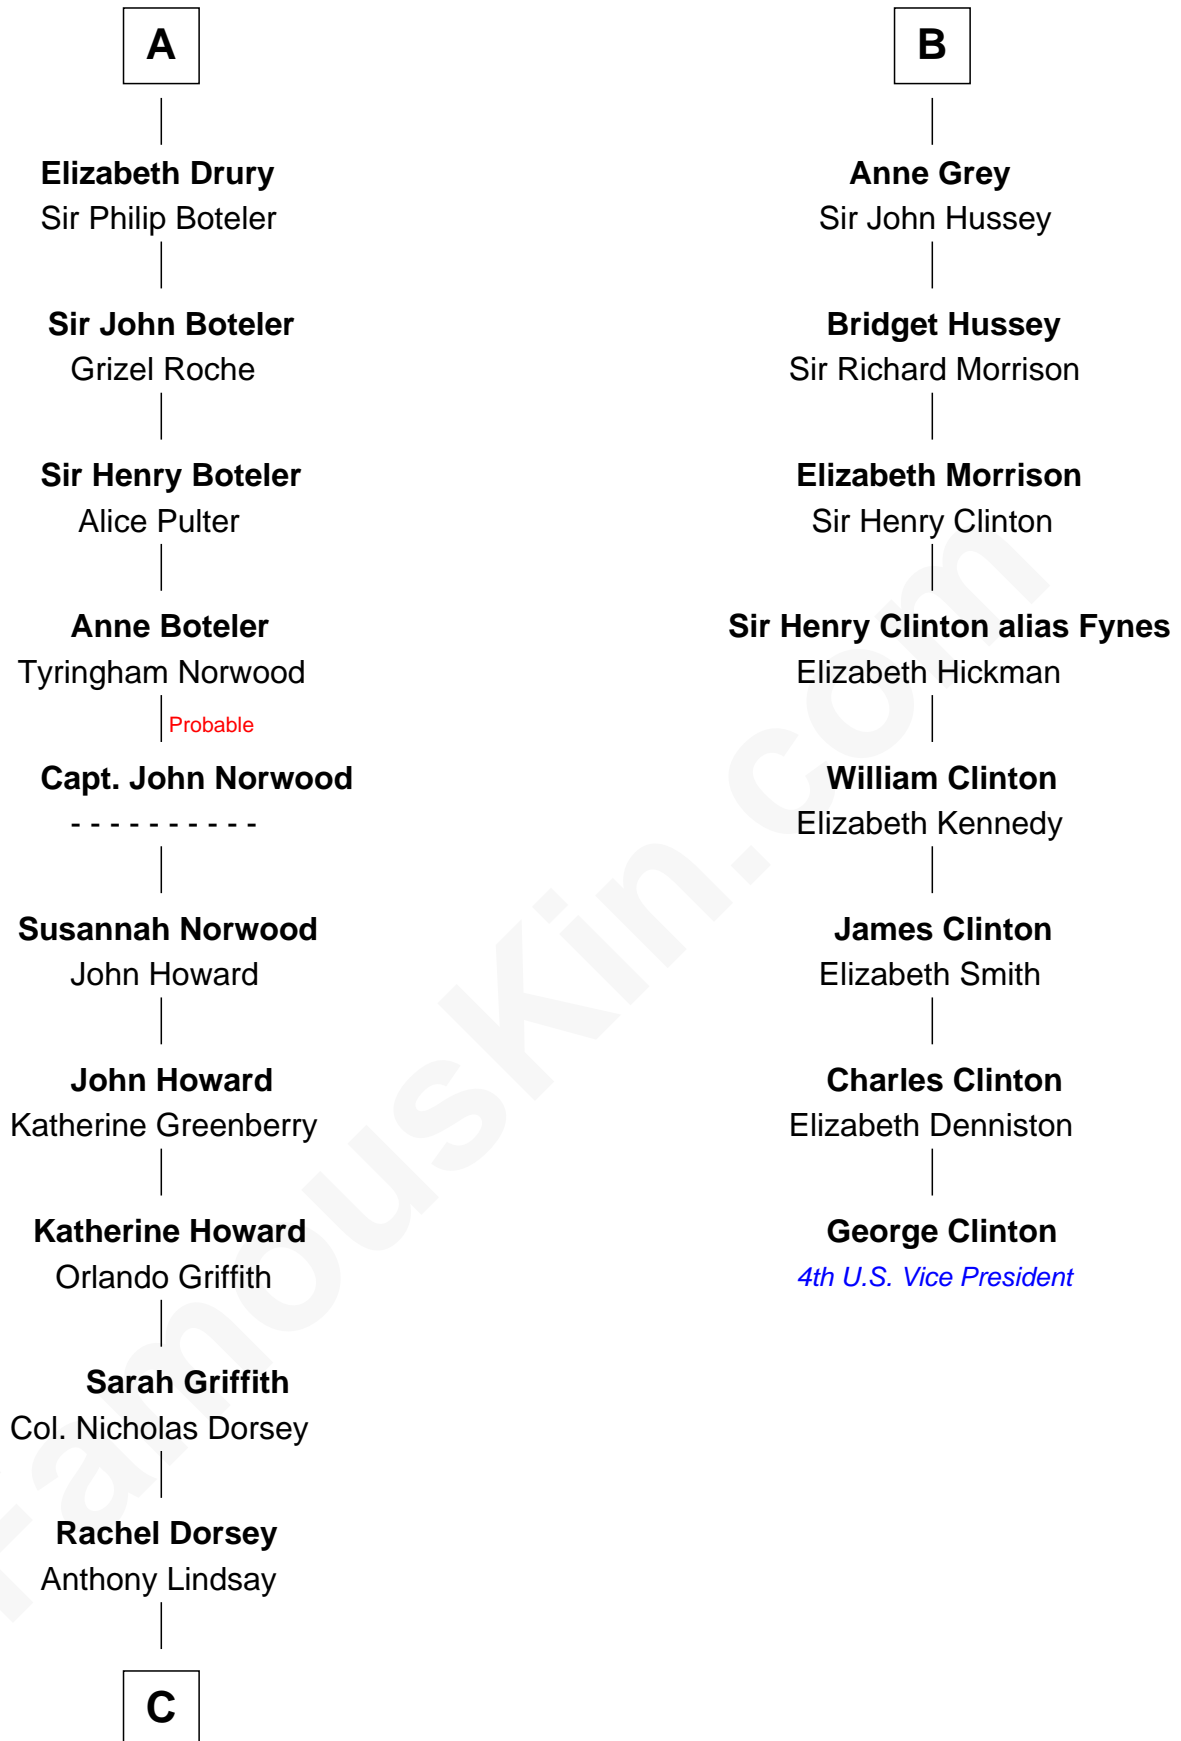

# FamousKin.com Relationship Chart of

**Jesse James**

*Outlaw, Bank Robber, Murderer*

14th cousin 6 times removed of

**George Clinton**

*4th U.S. Vice President*

**Sir Gilbert de Clare**

Joan of Acre

Hugh de Audley

**Margaret de Audley**

Ralph de Stafford

**Beatrice de Stafford**

Thomas de Ros

**Margaret de Ros**

Sir Reynold Grey

**Sir John Grey**

Constance de Holand

**Sir Edmund Grey**

Katherine Percy

**George Grey**

Catherine Herbert

**B**

**C**

—  
**Anthony Lindsay**

Ailsey Cole

—  
**Sarah Lindsay**

James Cole

—  
**Zerelda Elizabeth Cole**

Robert Sallee James

—  
**Jesse James**

*Outlaw, Bank Robber, Murderer*

FamousKin.com