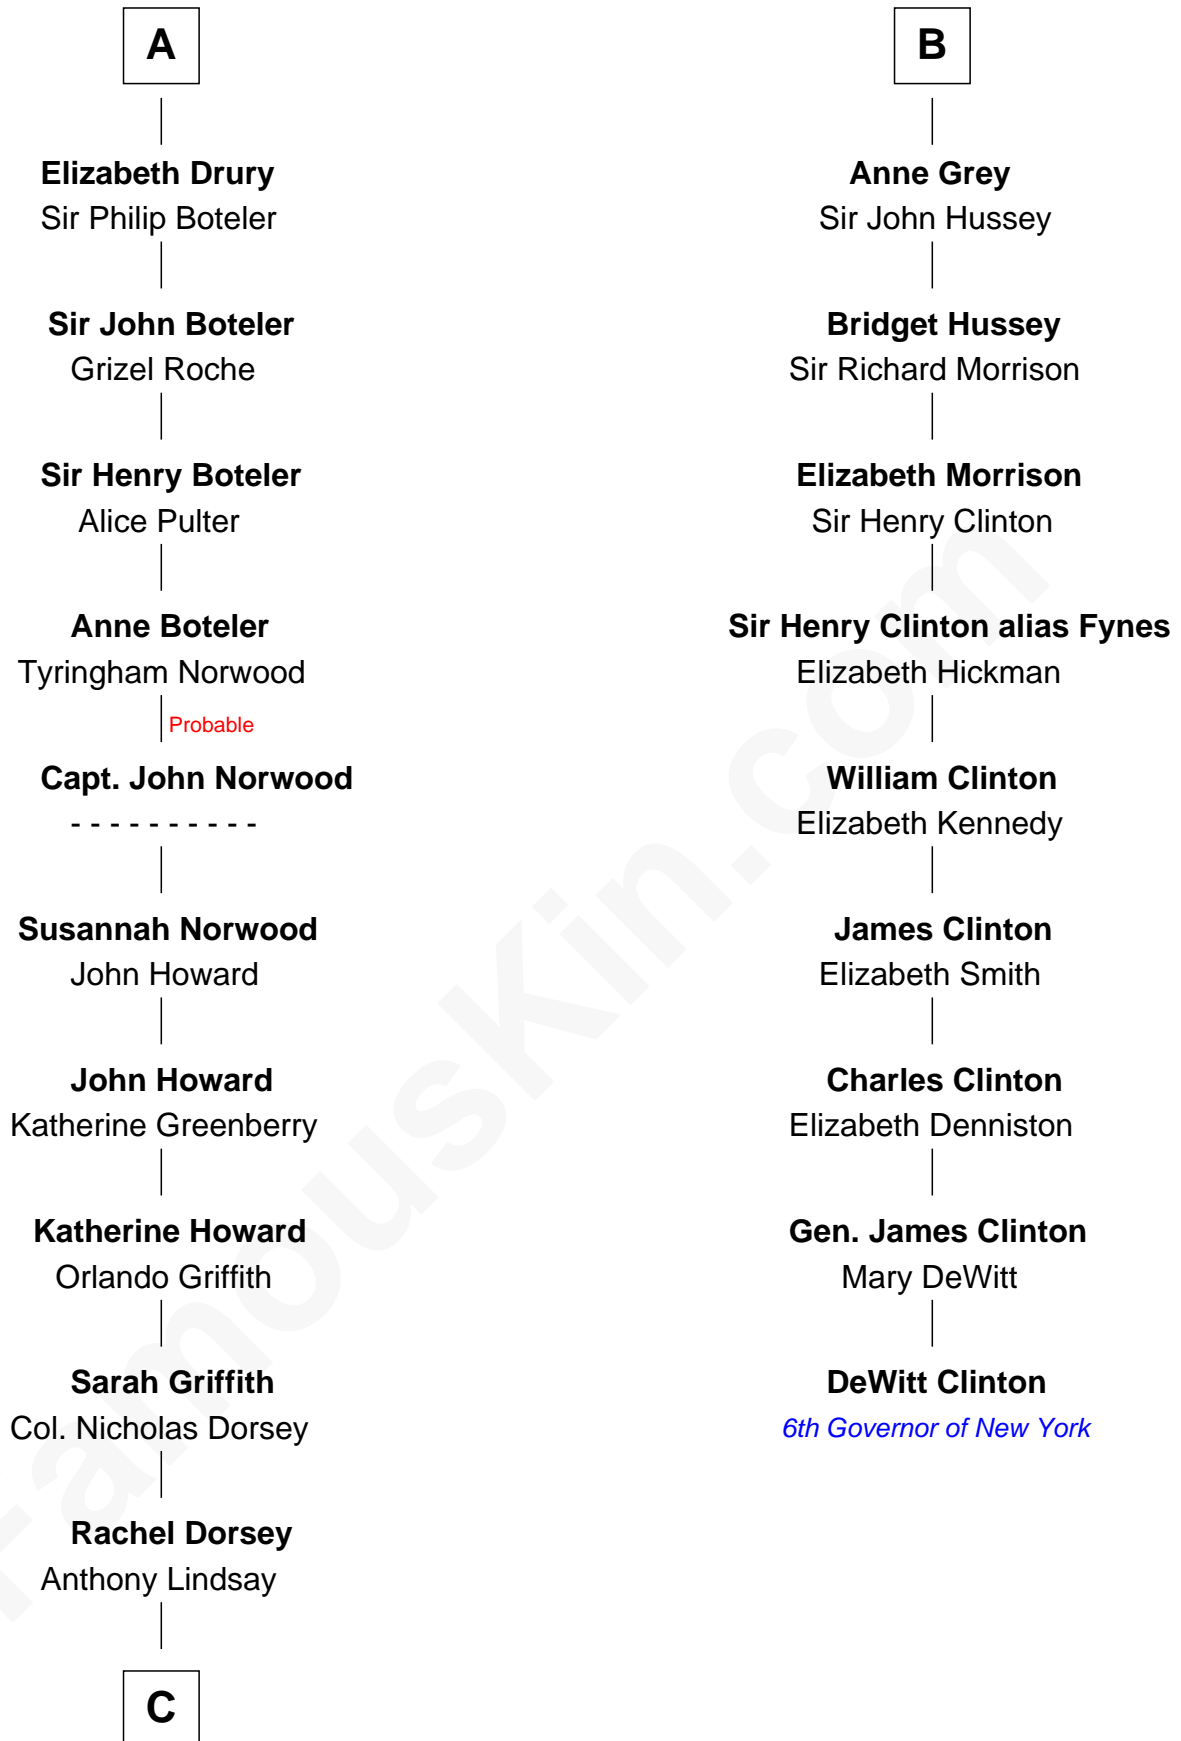

# FamousKin.com Relationship Chart of

**Jesse James**

*Outlaw, Bank Robber, Murderer*

15th cousin 5 times removed of

**DeWitt Clinton**

*6th Governor of New York*

**Sir Gilbert de Clare**

Joan of Acre

Hugh de Audley

**Margaret de Audley**

Ralph de Stafford

**Beatrice de Stafford**

Thomas de Ros

**Margaret de Ros**

Sir Reynold Grey

**Sir John Grey**

Constance de Holand

**Sir Edmund Grey**

Katherine Percy

**George Grey**

Catherine Herbert

**B**

**C**

—  
**Anthony Lindsay**

Ailsey Cole

—  
**Sarah Lindsay**

James Cole

—  
**Zerelda Elizabeth Cole**

Robert Sallee James

—  
**Jesse James**

*Outlaw, Bank Robber, Murderer*

FamousKin.com