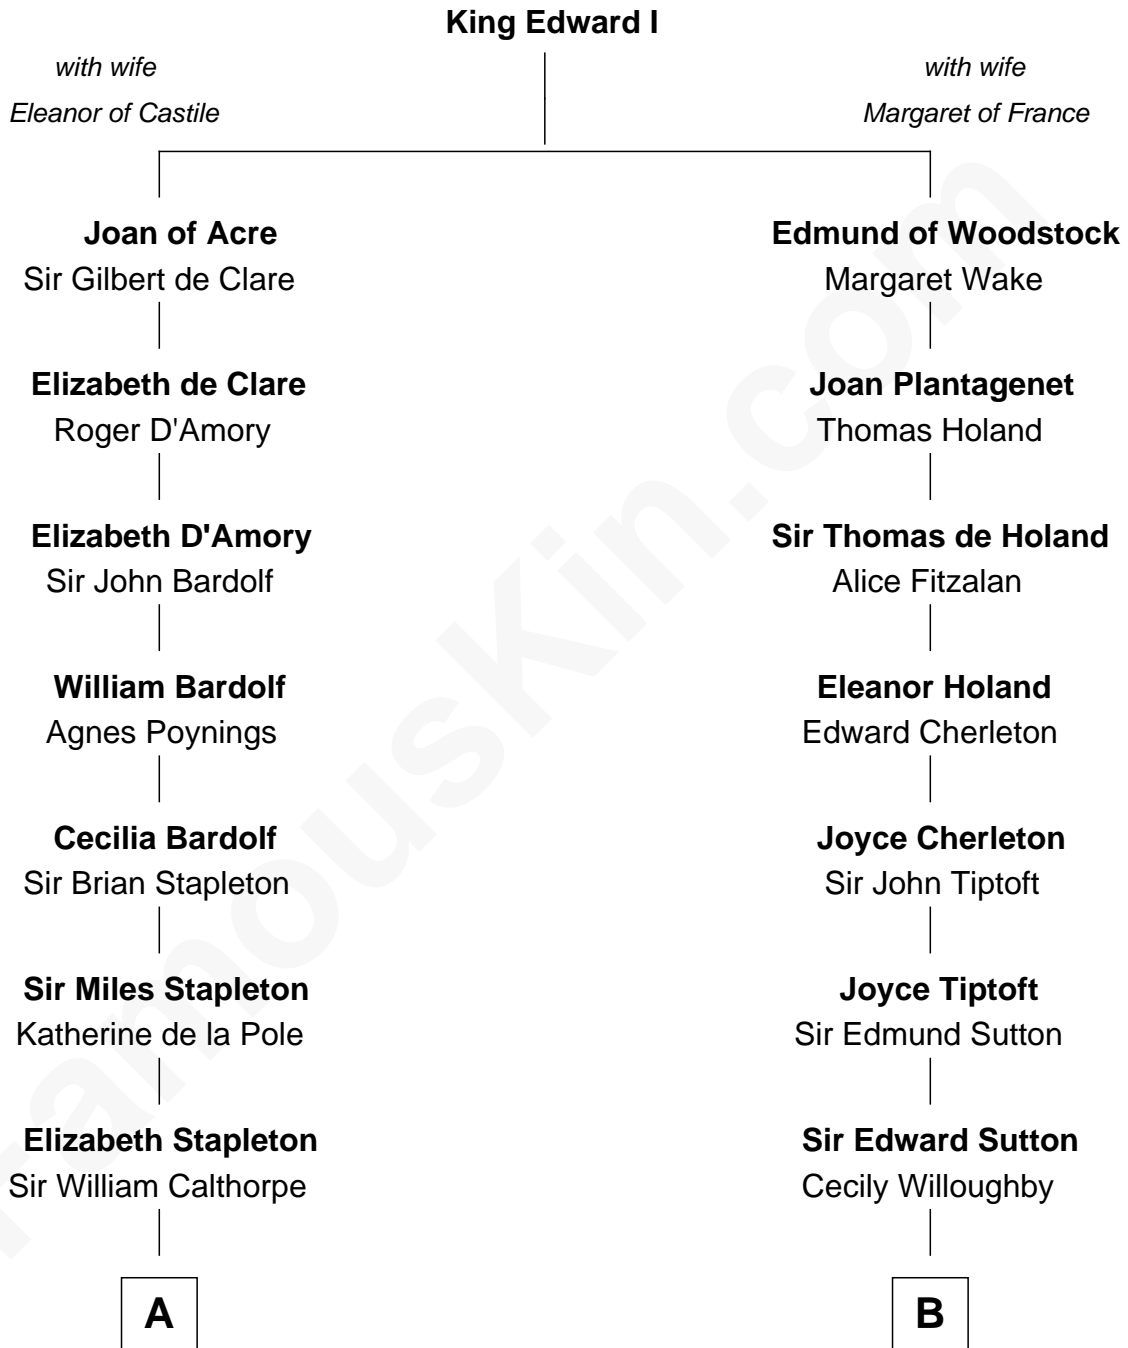

# FamousKin.com Relationship Chart of

**Jesse James**

*Outlaw, Bank Robber, Murderer*

21st cousin of

**George Hamilton**

*TV and Movie Actor*

**C**

**Rachel Dorsey**  
Anthony Lindsay

**Anthony Lindsay**  
Ailsey Cole

**Sarah Lindsay**  
James Cole

**Zerelda Elizabeth Cole**  
Robert Sallee James

**Jesse James**  
*Outlaw, Bank Robber, Murderer*

**D**

**William C. Gilman**  
Mary Ann Stevens