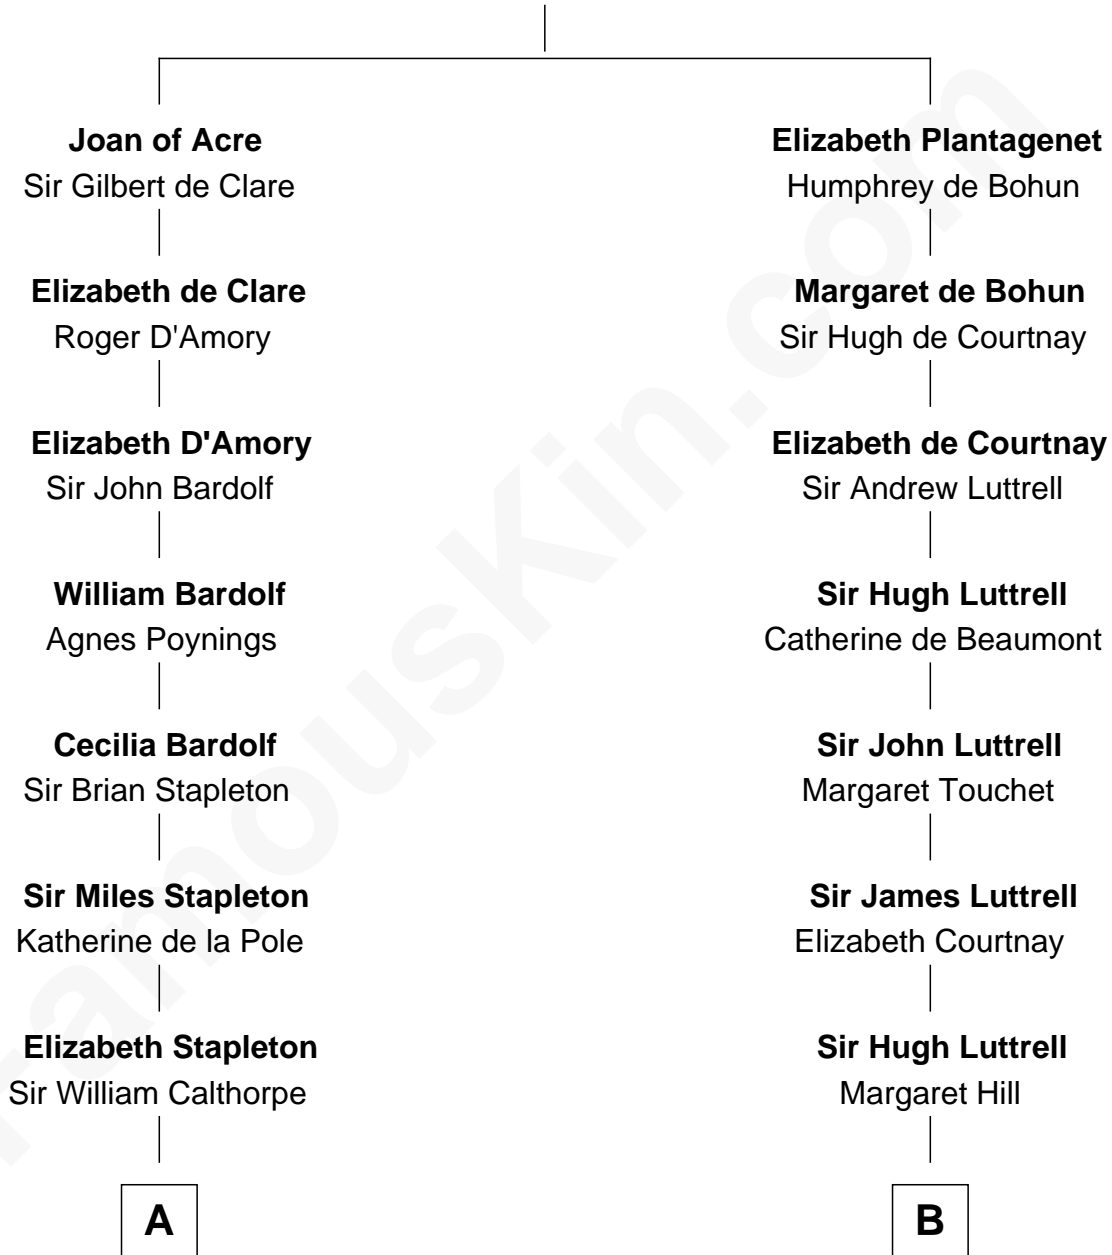

FamousKin.com Relationship Chart of

Jesse James

Outlaw, Bank Robber, Murderer

17th cousin 4 times removed of

Herman Melville

Author of Moby Dick

King Edward I
Eleanor of Castile

C

Rachel Dorsey
Anthony Lindsay

Anthony Lindsay
Ailsey Cole

Sarah Lindsay
James Cole

Zerelda Elizabeth Cole
Robert Sallee James

Jesse James
Outlaw, Bank Robber, Murderer

FamousKin.com