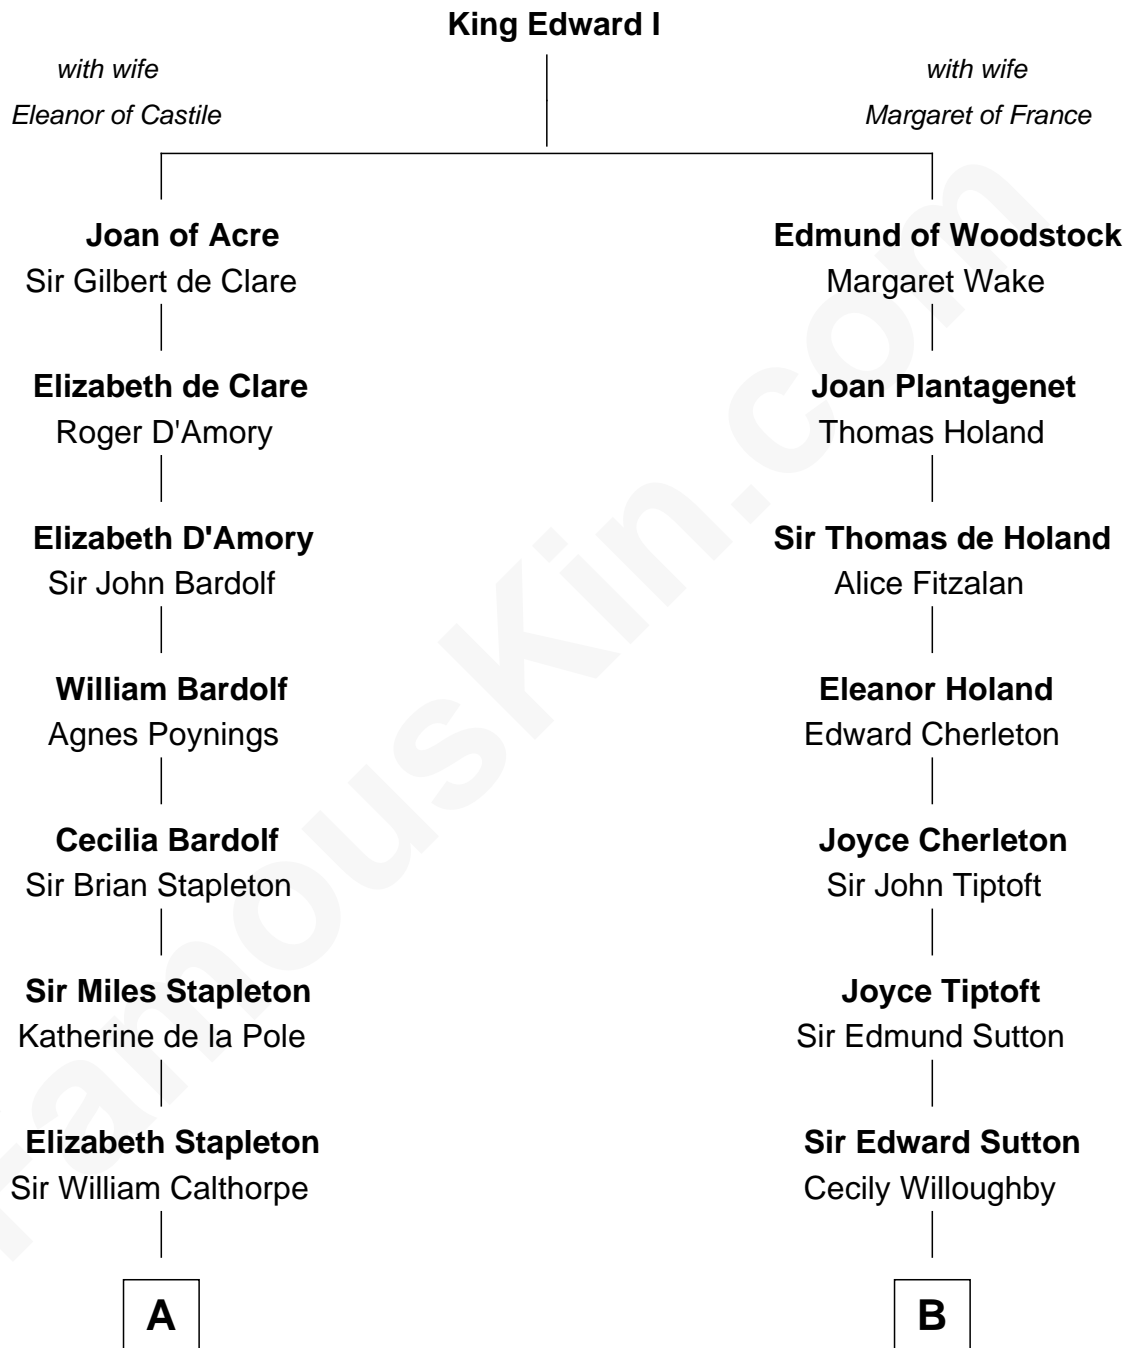

FamousKin.com Relationship Chart of

Jesse James

Outlaw, Bank Robber, Murderer

20th cousin 1 time removed of

Dick Clark

Radio and TV Host

C

Rachel Dorsey
Anthony Lindsay

Anthony Lindsay
Ailsey Cole

Sarah Lindsay
James Cole

Zerelda Elizabeth Cole
Robert Sallee James

Jesse James
Outlaw, Bank Robber, Murderer

D

George Barnard
Jane Sophia Fuller

Charles Fuller Barnard
Anna May Aldridge