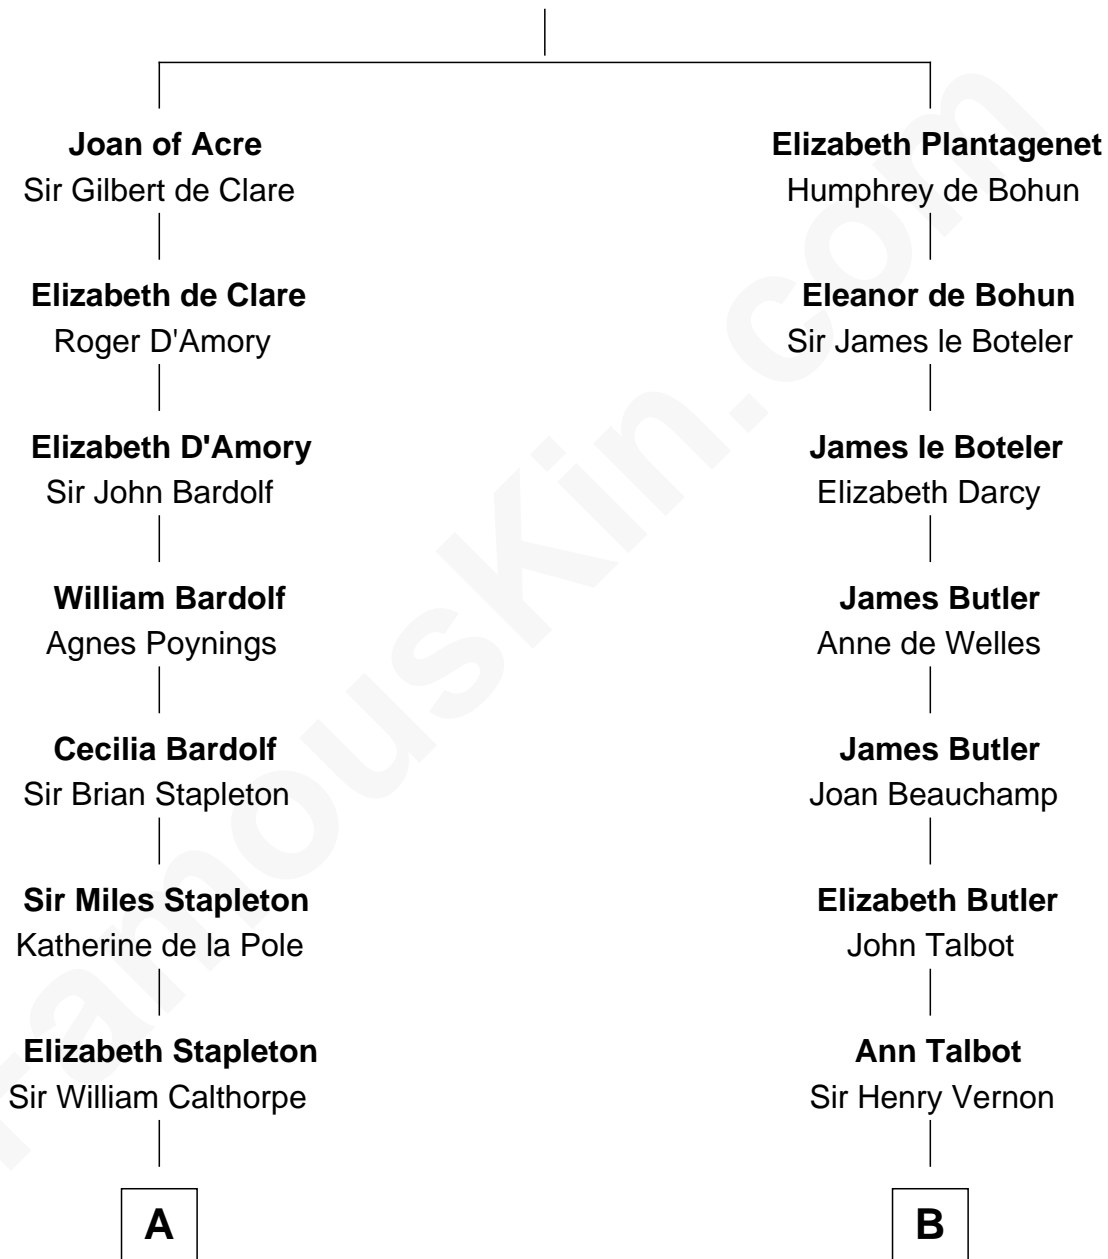

FamousKin.com Relationship Chart of

Jesse James

Outlaw, Bank Robber, Murderer

20th cousin 1 time removed of

Melvyn Douglas

Movie Actor

King Edward I
Eleanor of Castile

C

Rachel Dorsey
Anthony Lindsay

Anthony Lindsay
Ailsey Cole

Sarah Lindsay
James Cole

Zerelda Elizabeth Cole
Robert Sallee James

Jesse James
Outlaw, Bank Robber, Murderer

D

Erskine Douglas
Sophia Garrett

Emma Jane Douglas
Col. George Taliaferro Shackelford