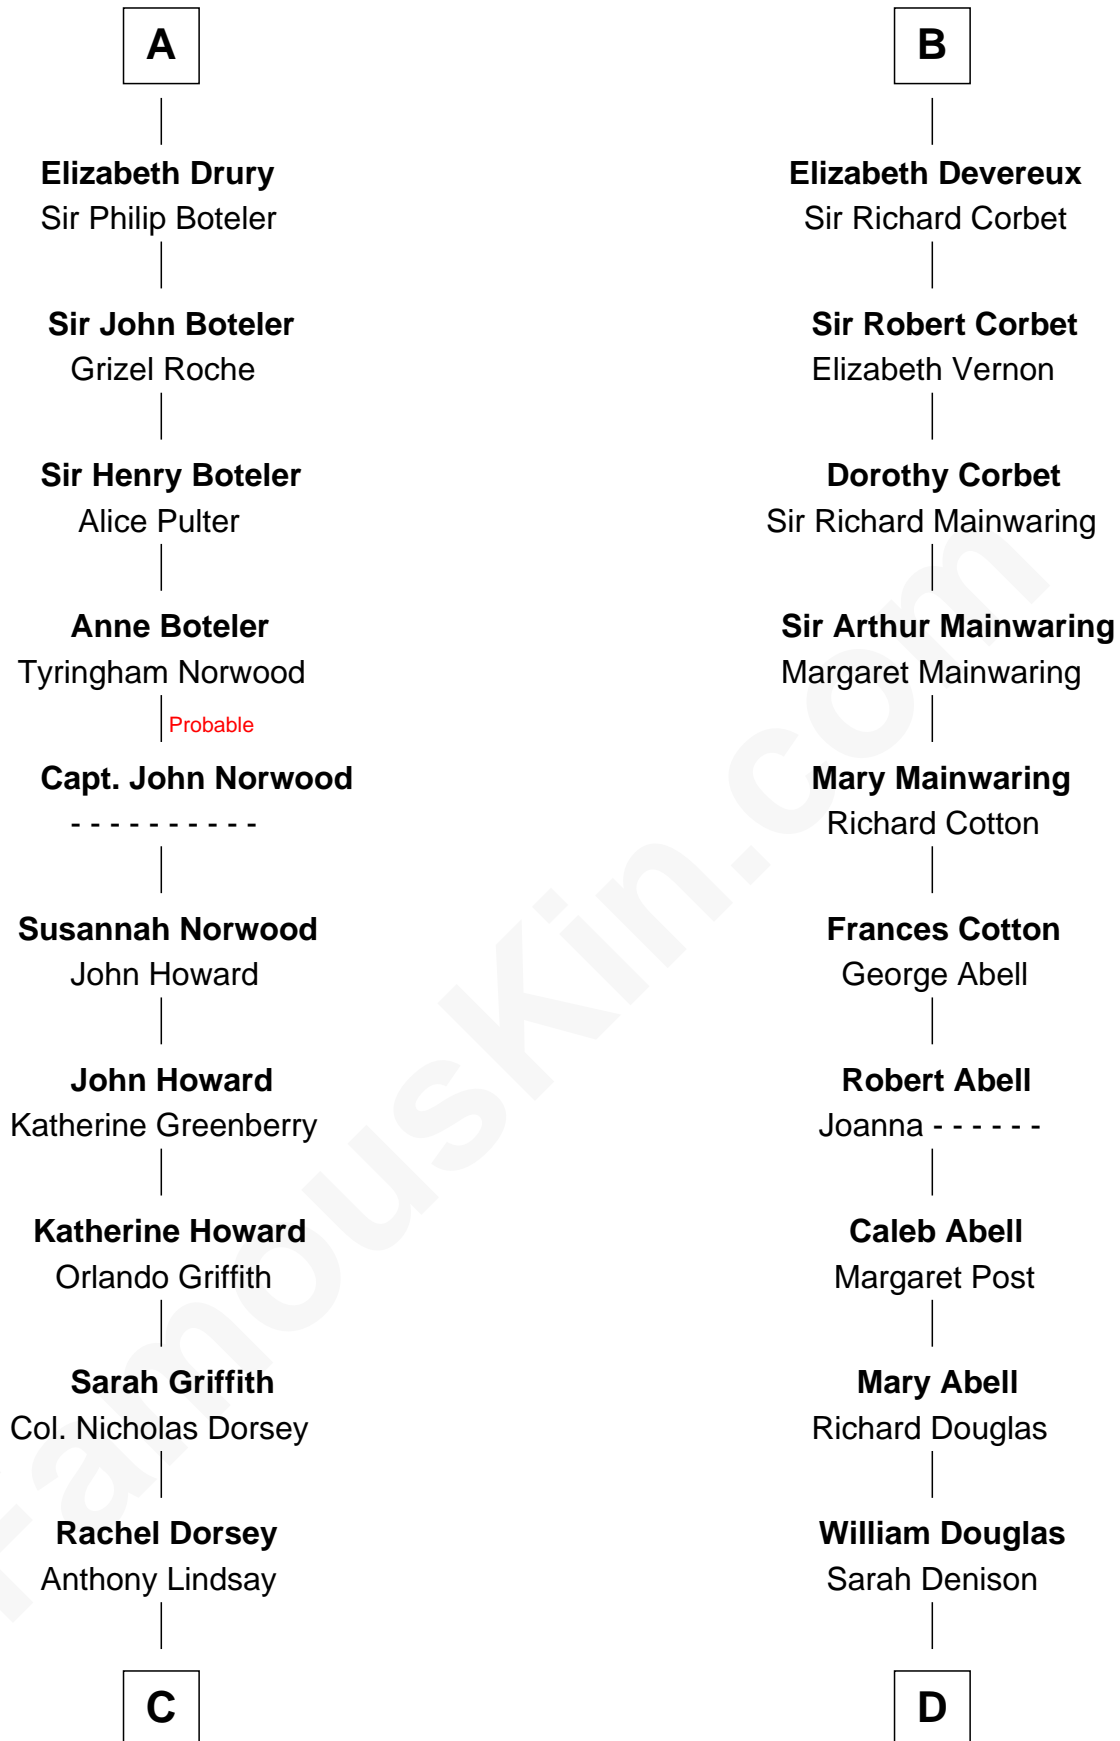

# FamousKin.com Relationship Chart of

**Jesse James**

*Outlaw, Bank Robber, Murderer*

20th cousin 1 time removed of

**Melvyn Douglas**

*Movie Actor*

**Sir Gilbert de Clare**

Joan of Acre

Ellen Roche

**Sir William Ferrers**

Elizabeth Belknap

**Anne Ferrers**

Sir Walter Devereux

**B**

**C**

**Anthony Lindsay**

Ailsey Cole

**Sarah Lindsay**

James Cole

**Zerelda Elizabeth Cole**

Robert Sallee James

**Jesse James**

*Outlaw, Bank Robber, Murderer*

**D**

**Richard Douglas**

Lucy Way

**Erskine Douglas**

Sophia Garrett

**Emma Jane Douglas**

Col. George Taliaferro Shackelford

**Lena Priscilla Shackelford**

Edouard Gregory Hesselberg