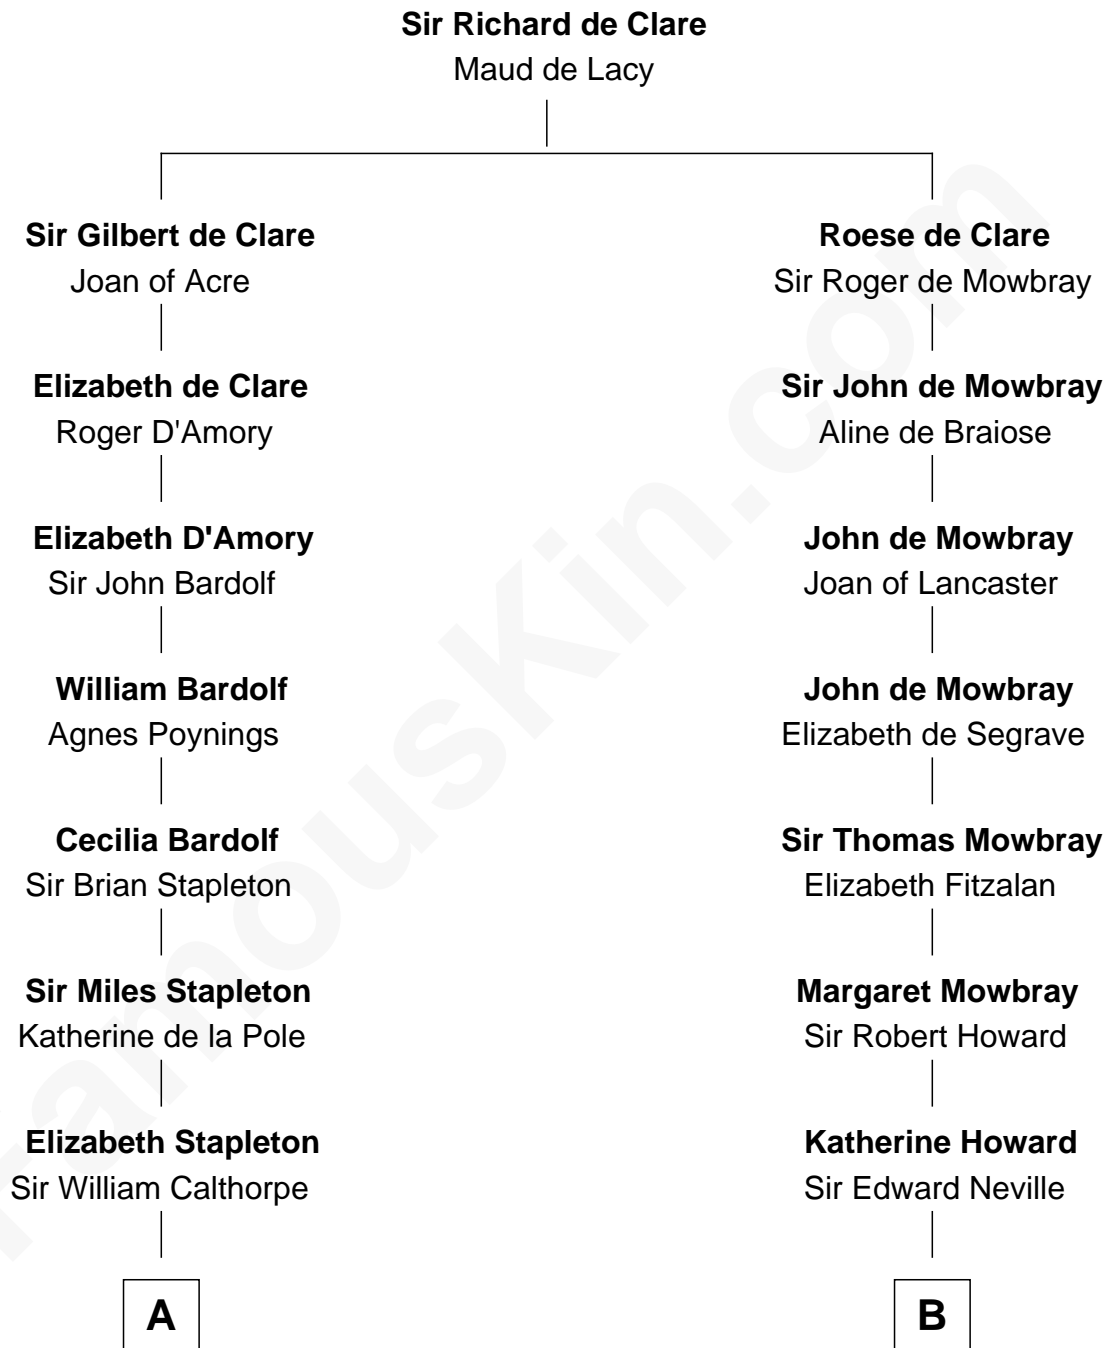

# FamousKin.com Relationship Chart of

**Jesse James**

*Outlaw, Bank Robber, Murderer*

18th cousin 3 times removed of

**John Marshall**

*4th Chief Justice of the U.S. Supreme Court*

**C**

**Rachel Dorsey**  
Anthony Lindsay

**Anthony Lindsay**  
Ailsey Cole

**Sarah Lindsay**  
James Cole

**Zerelda Elizabeth Cole**  
Robert Sallee James

**Jesse James**  
*Outlaw, Bank Robber, Murderer*

**D**

**Mary Randolph Keith**  
Col. Thomas Marshall

**John Marshall**  
*U.S. Supreme Court Chief Justice*

FamousKin.com