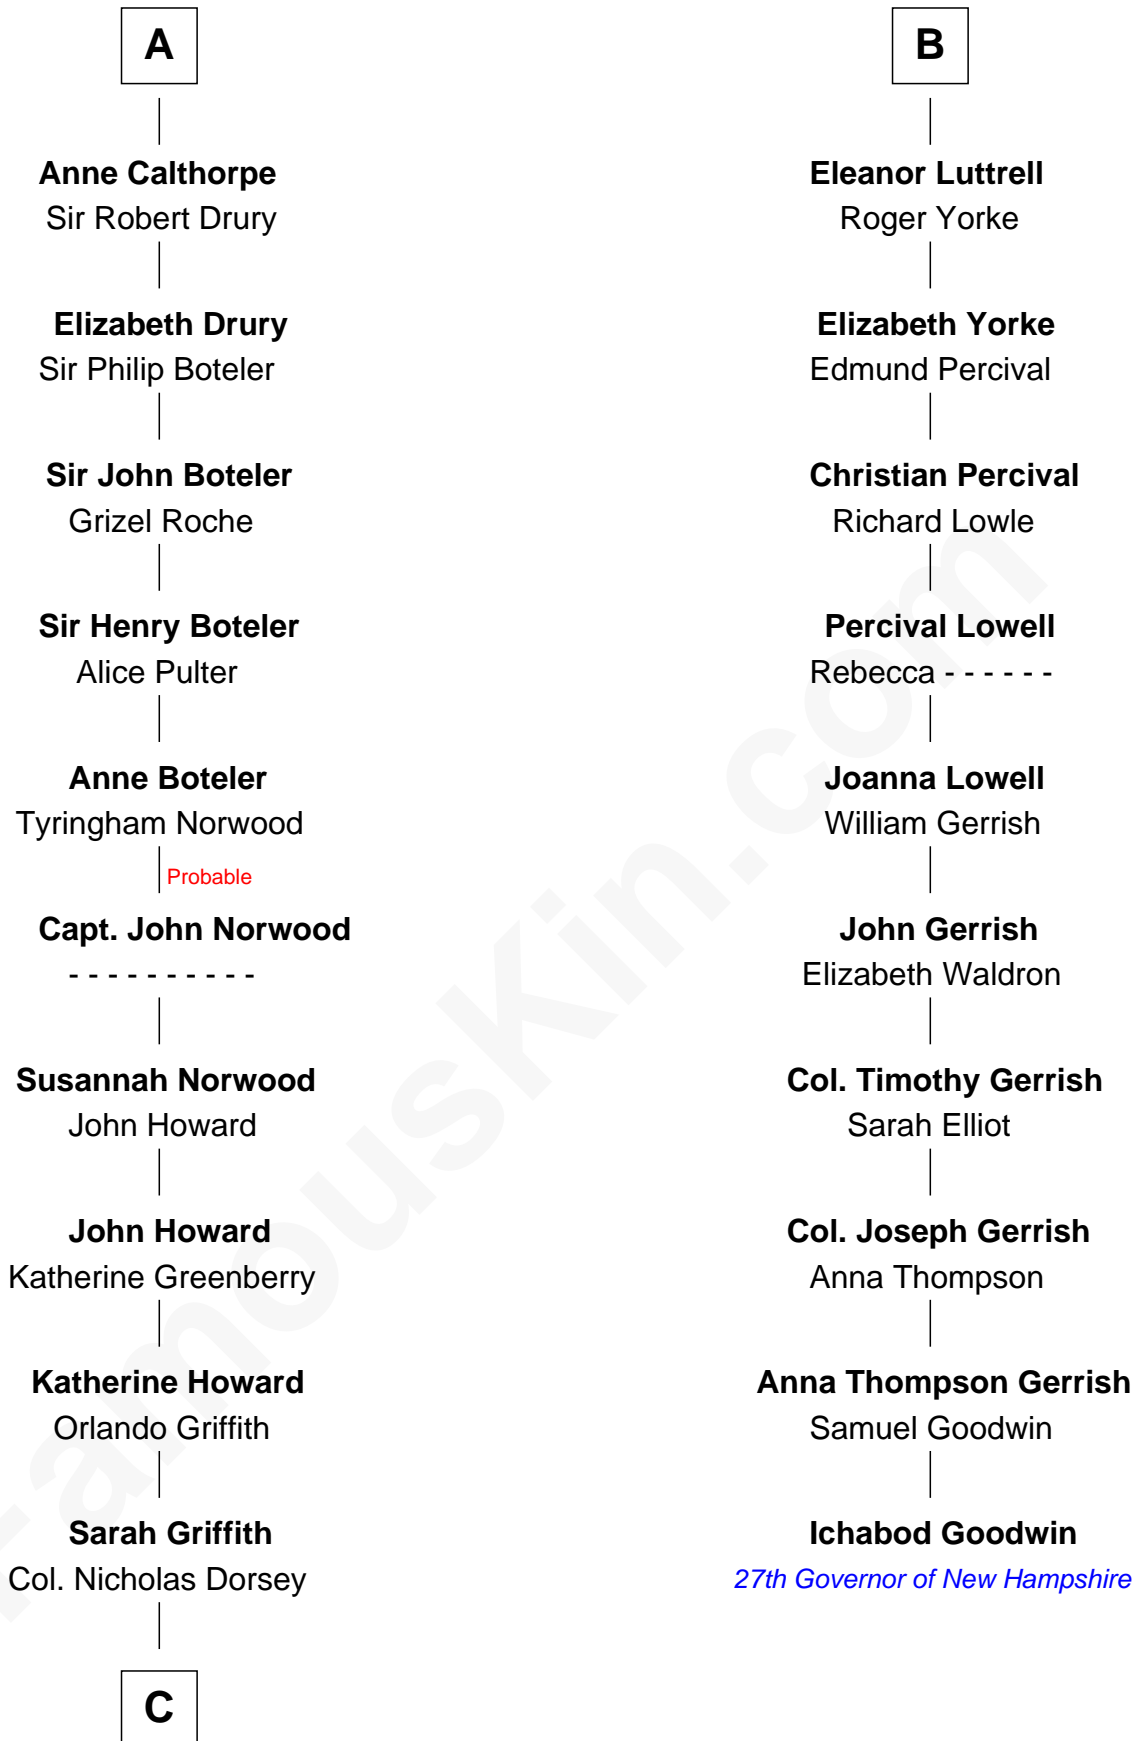

FamousKin.com Relationship Chart of

Jesse James

Outlaw, Bank Robber, Murderer

16th cousin 5 times removed of

Ichabod Goodwin

27th Governor of New Hampshire

King Edward I
Eleanor of Castile

C

Rachel Dorsey
Anthony Lindsay

Anthony Lindsay
Ailsey Cole

Sarah Lindsay
James Cole

Zerelda Elizabeth Cole
Robert Sallee James

Jesse James
Outlaw, Bank Robber, Murderer

FamousKin.com